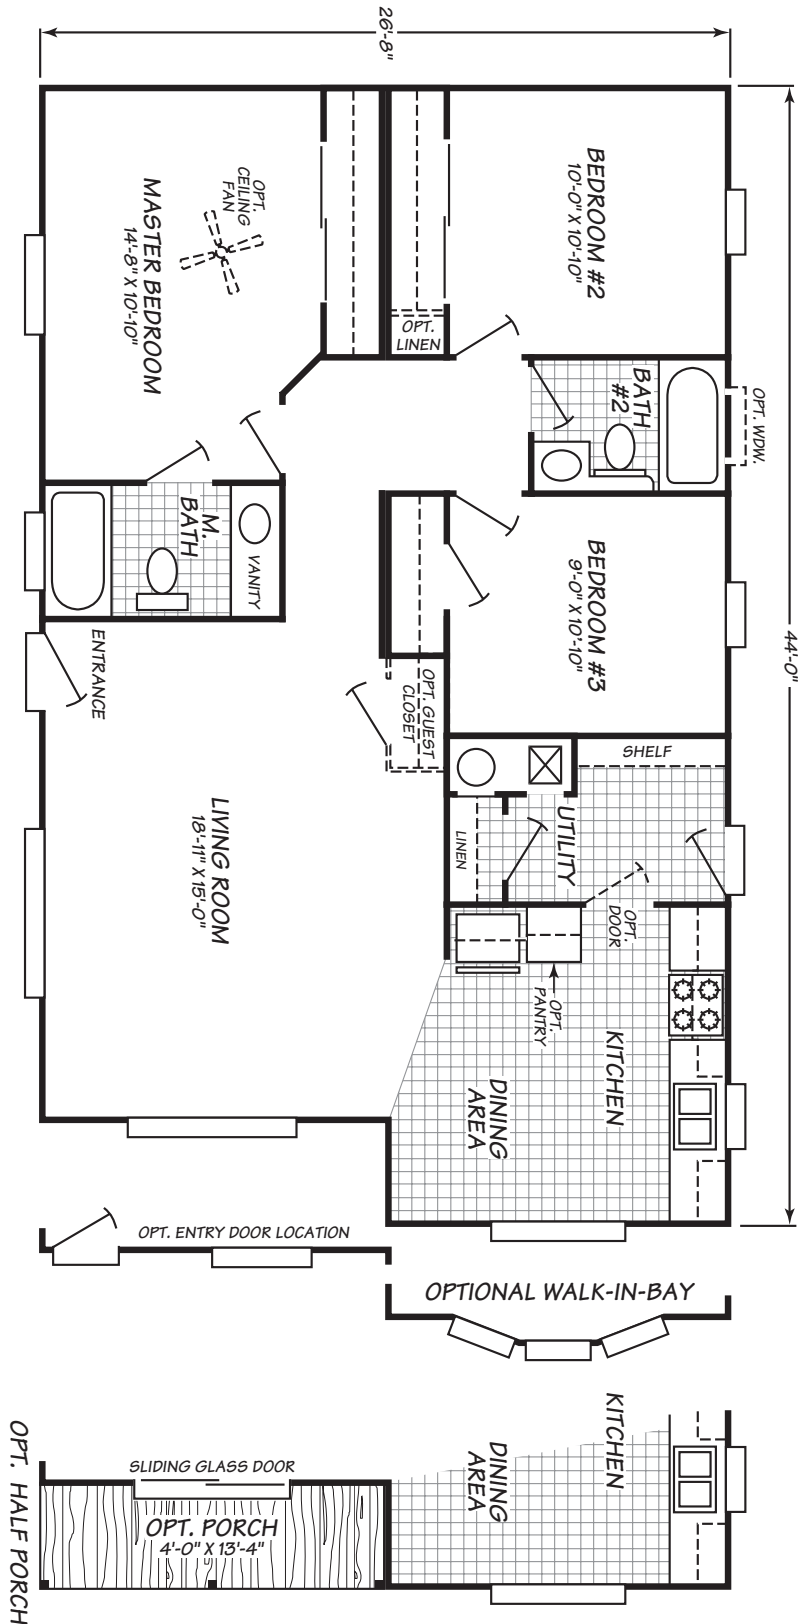

# Yellowstone

Weston Xtreme Series

3 Bedroom, 2 Bath  
Approx. 1,119 SQ. FT.

Last Updated: 1-29-10

**Factory Expo**  
"Factory Direct Value"  
HOME CENTERS  
2555 Progress Way • Woodburn, OR 97071

For Detailed Directions See Map On Our Website  
**1-800-889-8548**