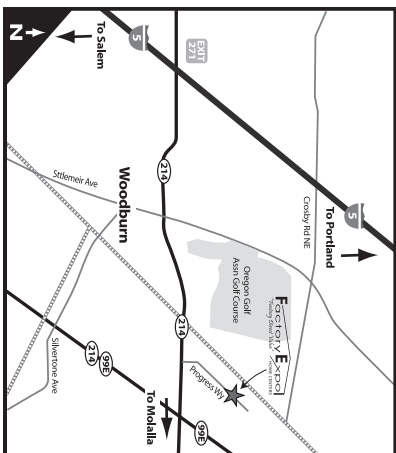

# Yellowstone

Weston Xtreme Series

3 Bedroom, 2 Bath  
Approx. 1,119 SQ. FT.

Last Updated: 1-29-10

**Factory Expo**  
"Factory Direct Value"  
HOME CENTERS  
2555 Progress Way • Woodburn, OR 97071

For Detailed Directions See Map On Our Website  
**1-800-889-8548**