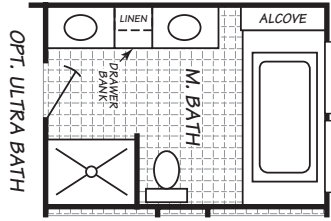

# Winthrop

Tradition Series **FLEETWOOD HOMES**

**3 Bedroom, 2 Bath**  
**Approx. 1,492 SQ. FT.**

Last Updated: 12-10-09

**Factory Expo**  
"Factory Direct Value"  
HOME CENTERS

2555 Progress Way • Woodburn, OR 97071