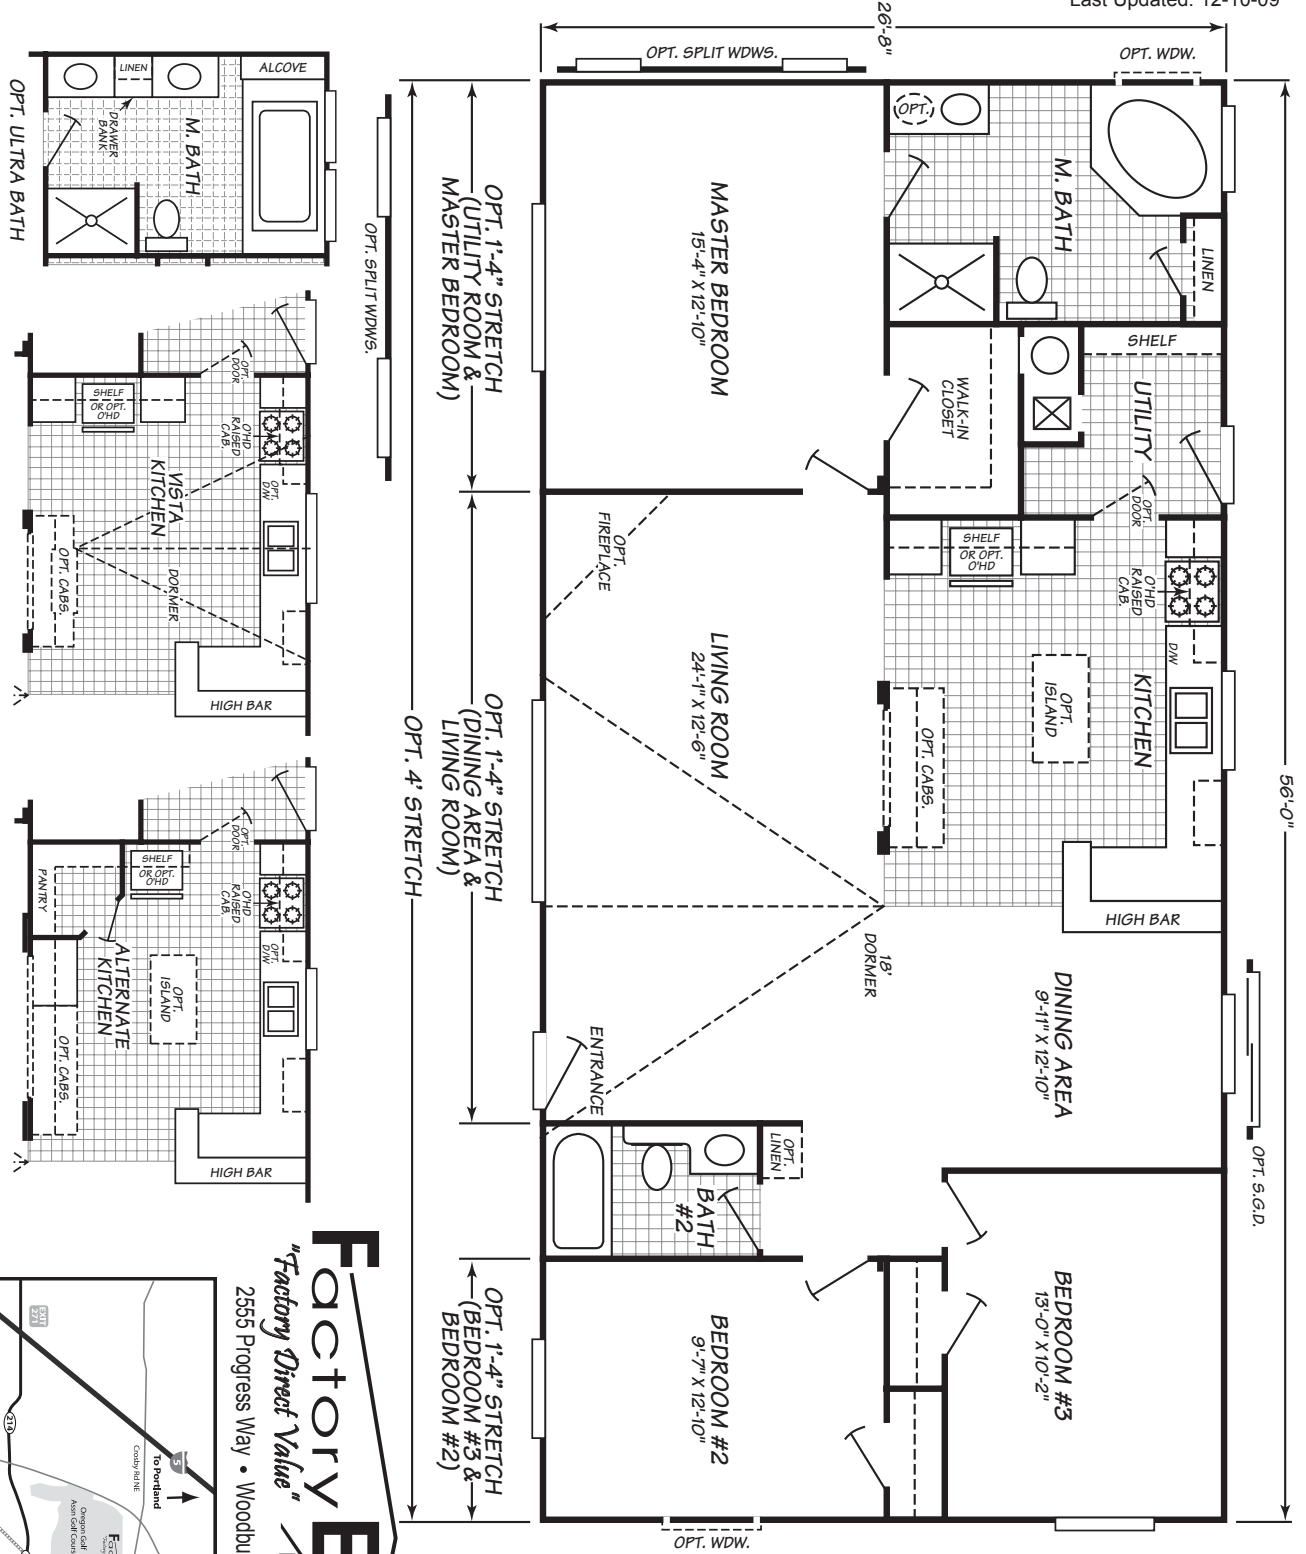

# Winthrop

Tradition Series **FLEETWOOD HOMES**

**3 Bedroom, 2 Bath**  
**Approx. 1,492 SQ. FT.**

Last Updated: 12-10-09

**Factory Expo**  
"Factory Direct Value"  
HOME CENTERS

2555 Progress Way • Woodburn, OR 97071