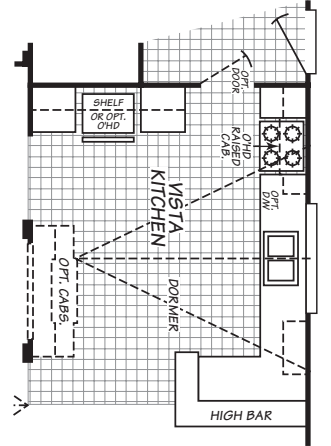

# Winthrop

Tradition Series **FLEETWOOD HOMES**

**3 Bedroom, 2 Bath**  
**Approx. 1,492 SQ. FT.**

Last Updated: 12-10-09

**Factory Expo**  
"Factory Direct Value"  
HOME CENTERS

2555 Progress Way • Woodburn, OR 97071