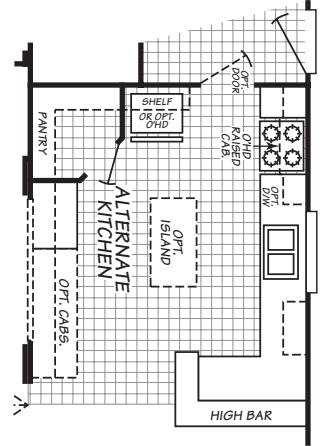

# Winthrop

Tradition Series **FLEETWOOD HOMES**

**3 Bedroom, 2 Bath**  
**Approx. 1,492 SQ. FT.**

Last Updated: 12-10-09

**Factory Expo**  
"Factory Direct Value"  
HOME CENTERS

2555 Progress Way • Woodburn, OR 97071