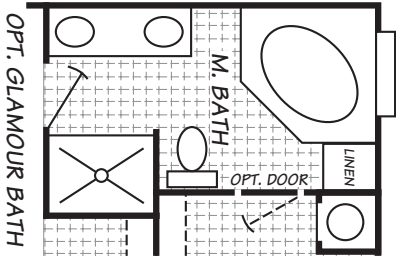

Wilmington

Weston Xtreme Series

FLEETWOOD HOMES

3 Bedroom, 2 Bath
Approx. 1,492 SQ. FT.

Last Updated: 11-12-09

Factory Expo
"Factory Direct Value"
HOME CENTERS
2555 Progress Way • Woodburn, OR 97071

For Detailed Directions See Map On Our Website