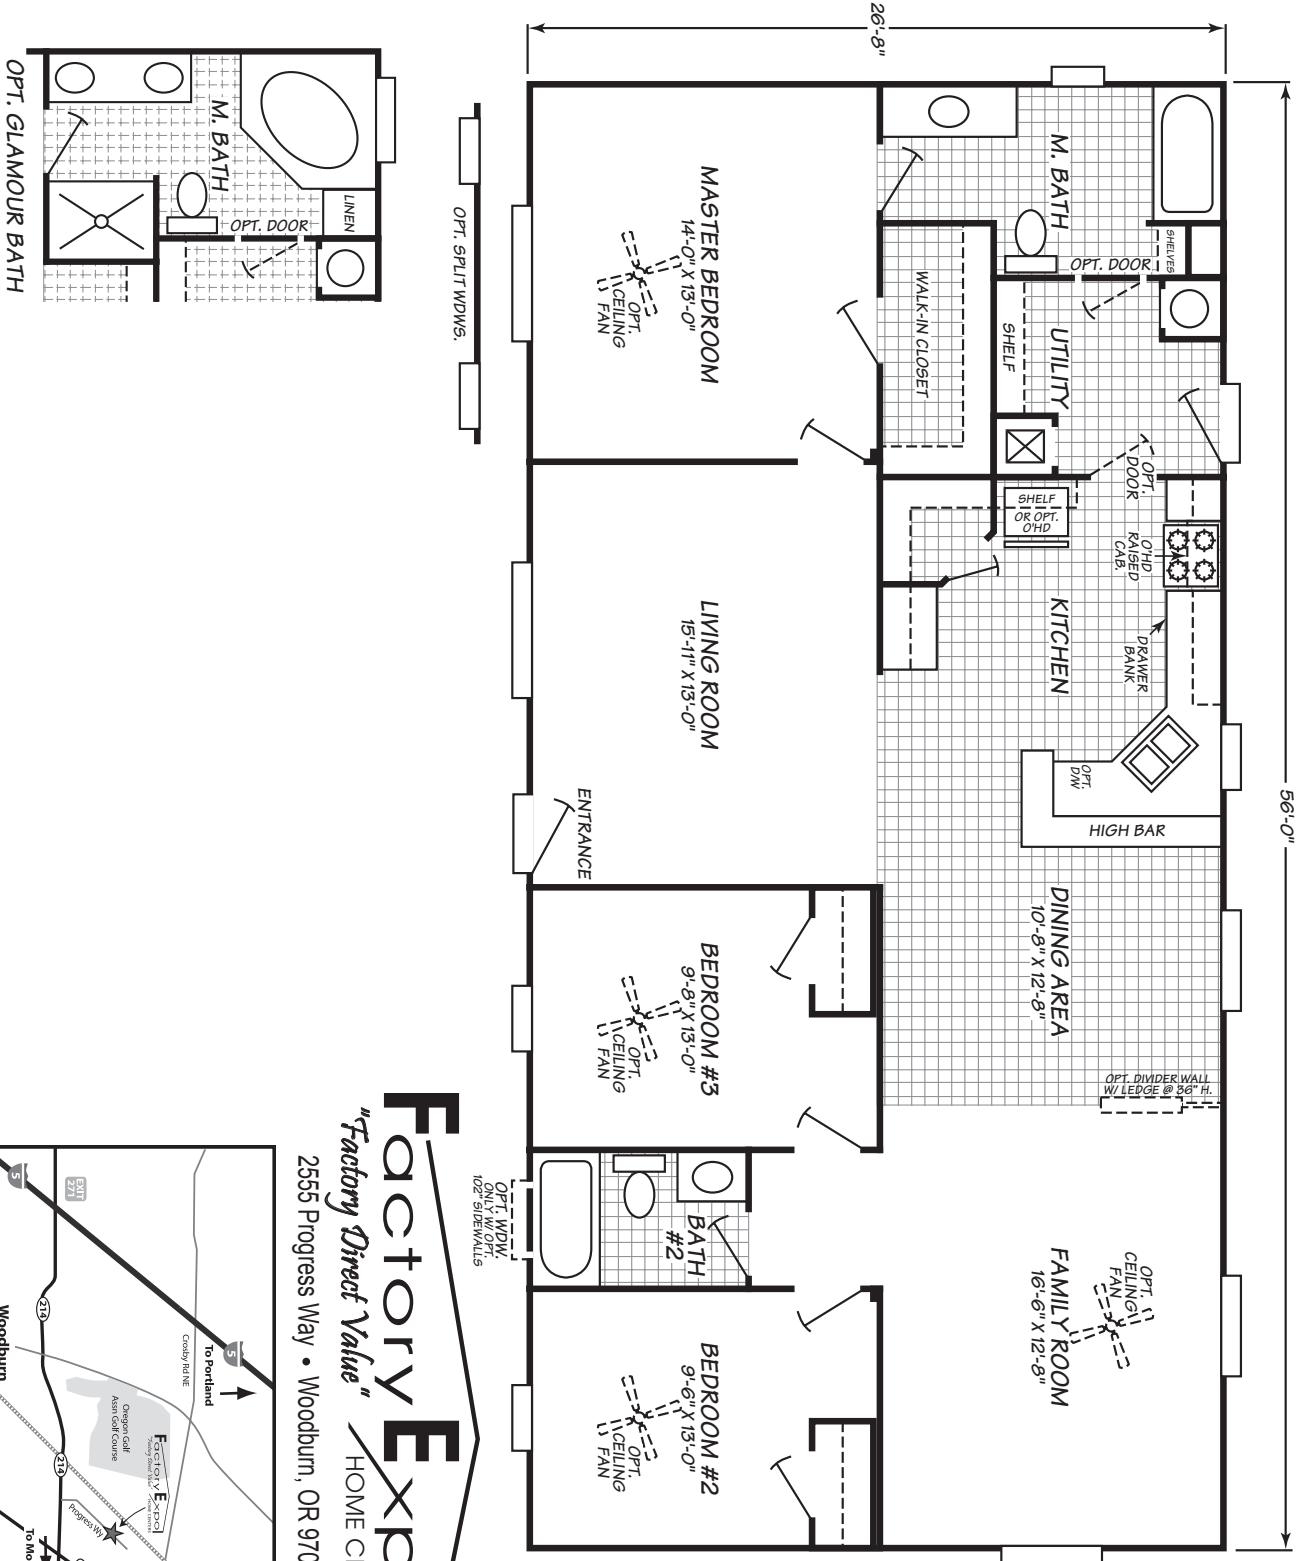

Wilmington

Weston Xtreme Series

FLEETWOOD HOMES

3 Bedroom, 2 Bath
Approx. 1,492 SQ. FT.

Last Updated: 11-12-09

Factory Expo
"Factory Direct Value"
HOME CENTERS
2555 Progress Way • Woodburn, OR 97071

For Detailed Directions See Map On Our Website