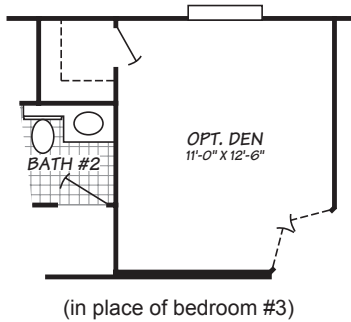

Willamette

Barrington Elite Series

4 Bedroom, 3 Bath
Approx. 2,707 SQ. FT.

Last Updated: 2-2-09

Factory Expo

"Factory Direct Value" HOME CENTERS

2555 Progress Way • Woodburn, OR 97071

For Detailed Directions See Map On Our Website