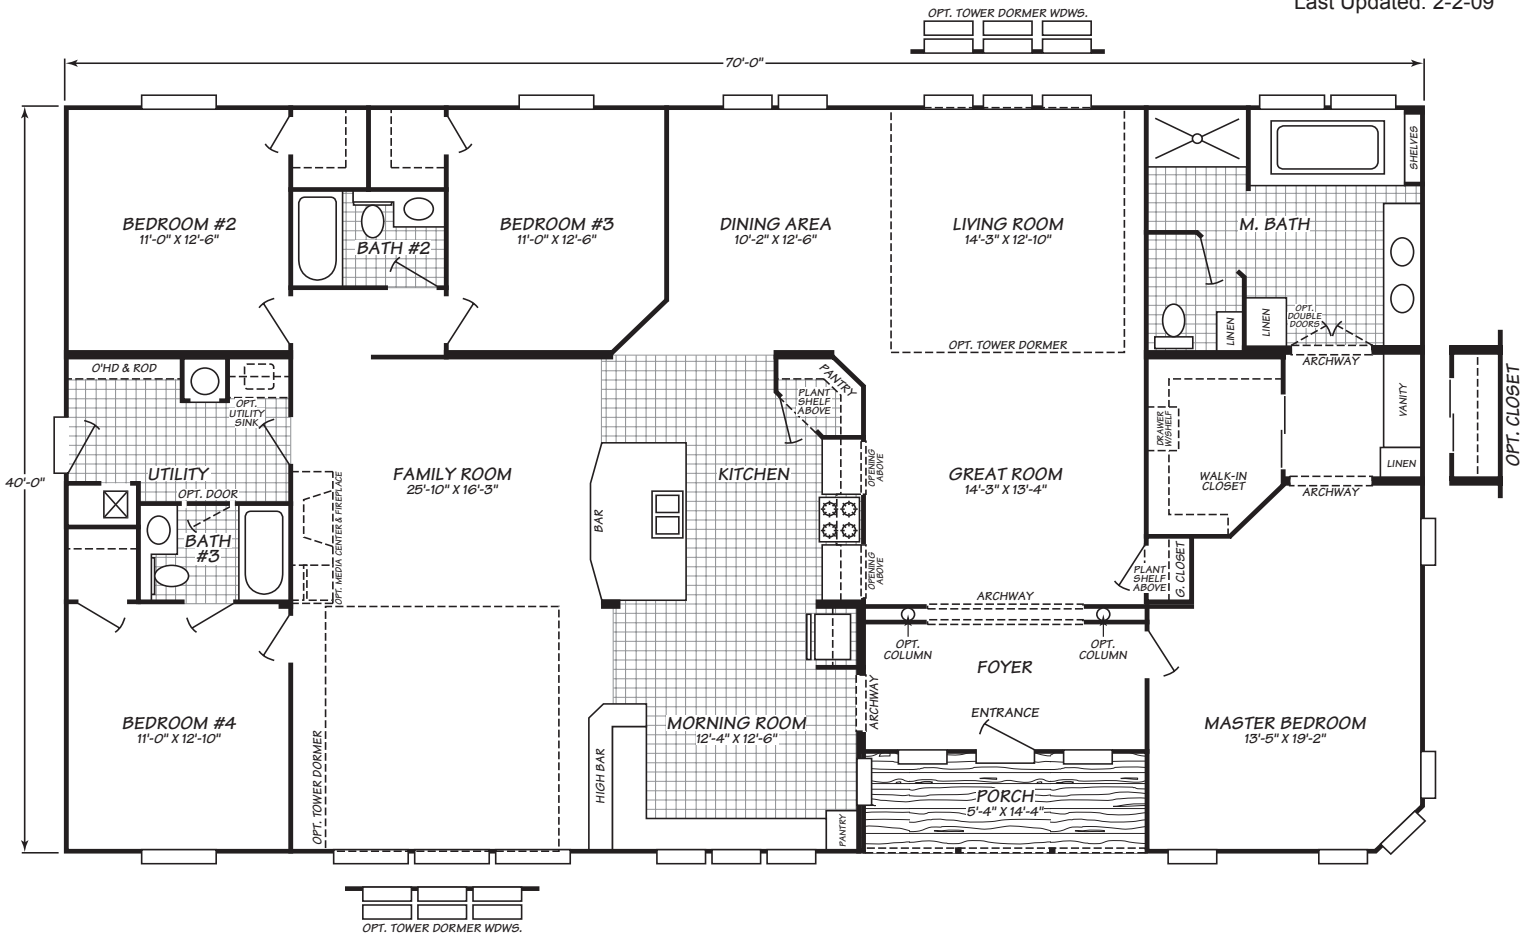

Willamette

Barrington Elite Series

4 Bedroom, 3 Bath
Approx. 2,707 SQ. FT.

Last Updated: 2-2-09

Factory Expo

"Factory Direct Value" HOME CENTERS

2555 Progress Way • Woodburn, OR 97071

For Detailed Directions See Map On Our Website