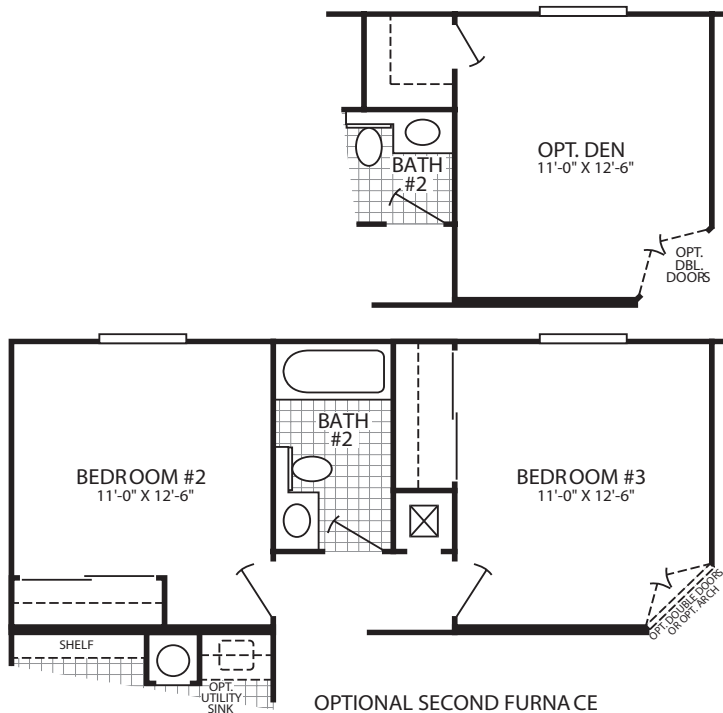

Willamette

Barrington Elite Series

4 Bedroom, 3 Bath
Approx. 2,720 SQ. FT.

Last Updated: 9-29-10

Factory Expo

"Factory Direct Value" HOME CENTERS

2555 Progress Way • Woodburn, OR 97071

For Detailed Directions See Map On Our Website