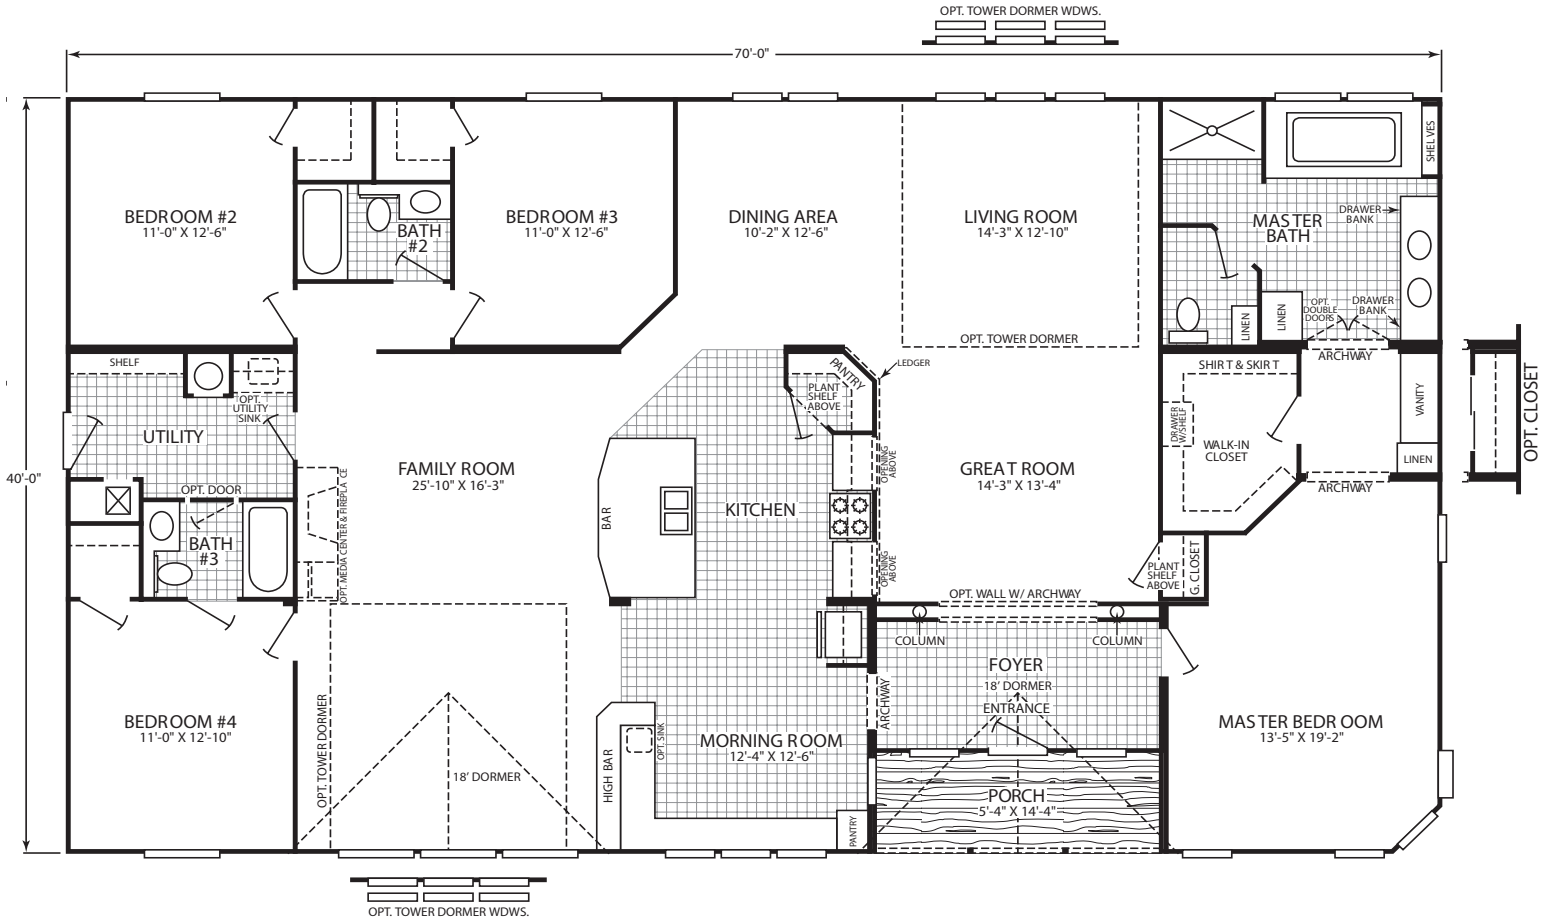

Willamette

Barrington Elite Series

4 Bedroom, 3 Bath
Approx. 2,720 SQ. FT.

Last Updated: 9-29-10

Factory Expo

"Factory Direct Value" HOME CENTERS

2555 Progress Way • Woodburn, OR 97071

For Detailed Directions See Map On Our Website