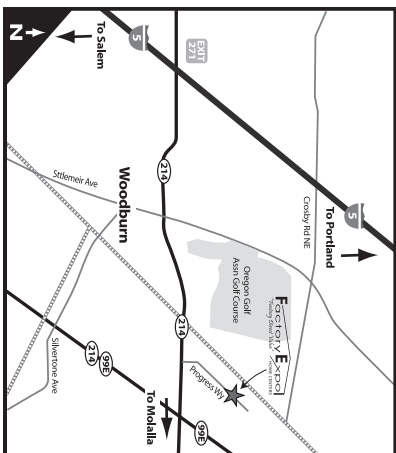

Washougal

Weston Xtreme Series

3 Bedroom, 2 Bath
Approx. 1,213 SQ. FT.

Last Updated: 4-19-10

Factory Expo
"Factory Direct Value"
HOME CENTERS
2555 Progress Way • Woodburn, OR 97071

For Detailed Directions See Map On Our Website
1-800-889-8548