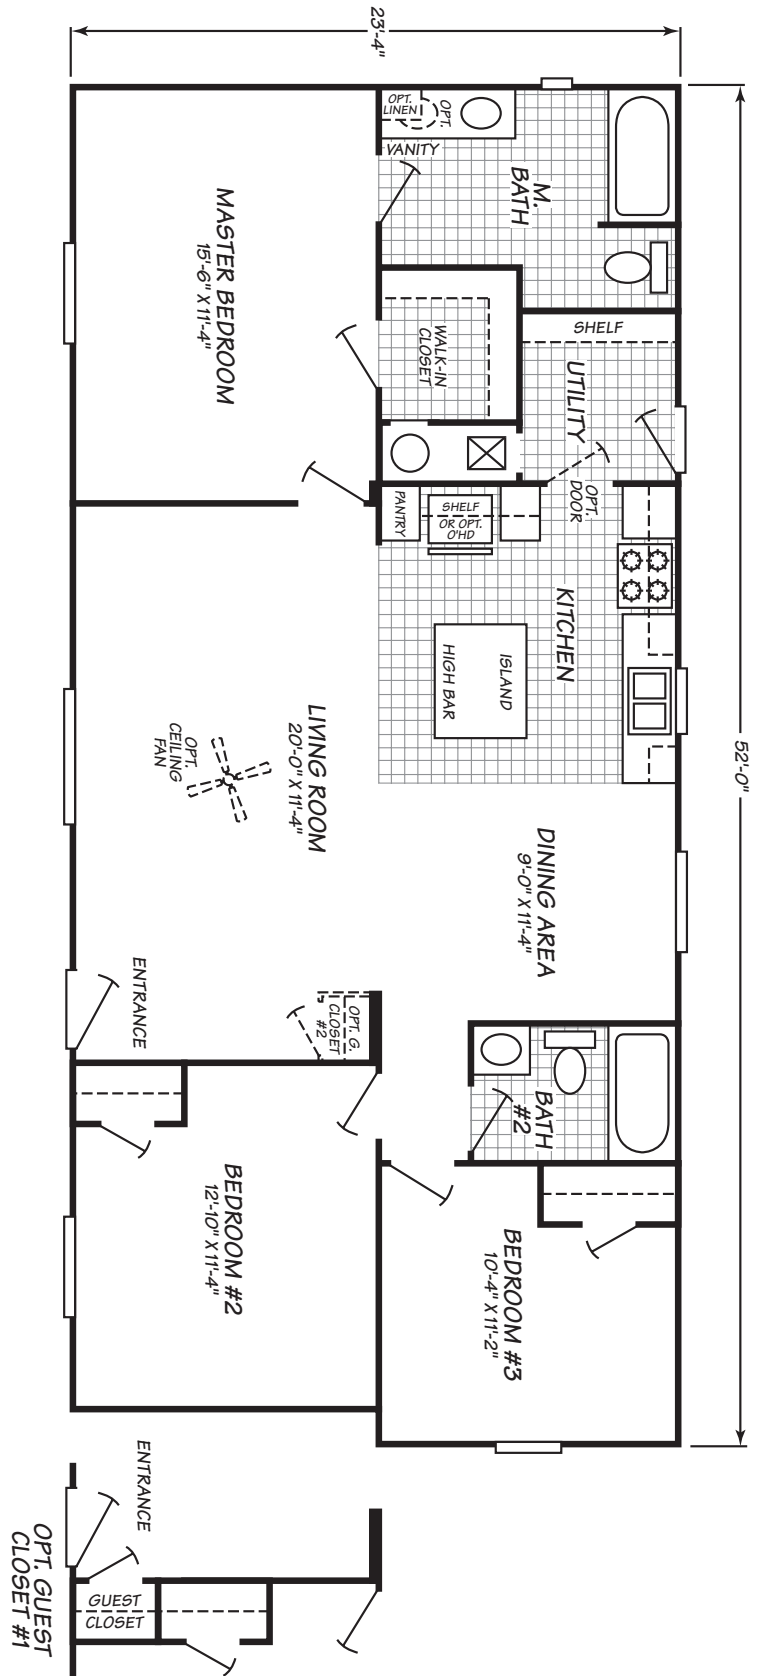

Washougal

Weston Xtreme Series

3 Bedroom, 2 Bath
Approx. 1,213 SQ. FT.

Last Updated: 4-19-10

Factory Expo
"Factory Direct Value"
HOME CENTERS
2555 Progress Way • Woodburn, OR 97071

For Detailed Directions See Map On Our Website
1-800-889-8548