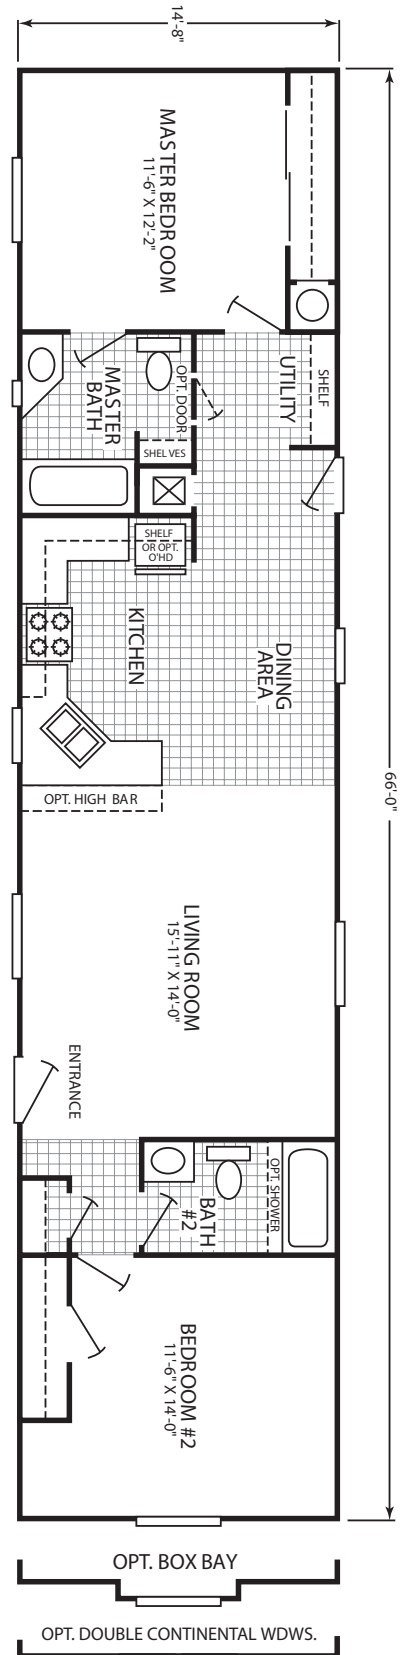

Tualatin

Weston Xtreme Series

2 Bedroom, 2 Bath
Approx. 967 Sq. Ft.

Last Updated: 7-7-11

Factory Expo
"Factory Direct Value"
HOME CENTERS
2555 Progress Way • Woodburn, OR 97071

For Detailed Directions See Map On Our Website