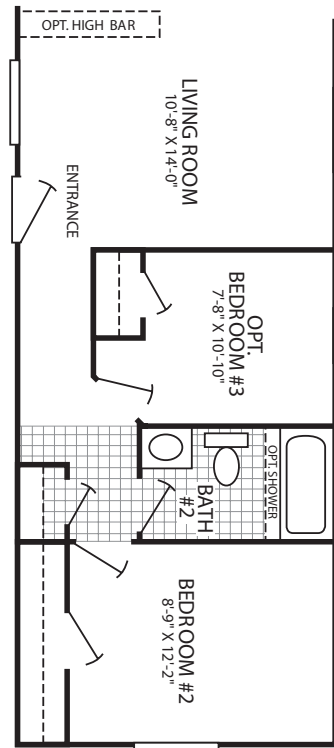

Tualatin

Weston Xtreme Series

2 Bedroom, 2 Bath
Approx. 967 Sq. Ft.

Last Updated: 7-7-11

Factory Expo
"Factory Direct Value"
HOME CENTERS
2555 Progress Way • Woodburn, OR 97071

For Detailed Directions See Map On Our Website