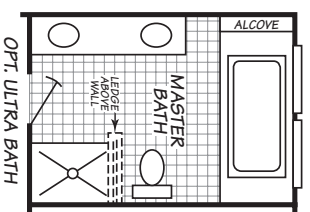

Spokane

Tradition Series **FLEETWOOD HOMES**

4 Bedroom, 2 Bath
Approx. 1,812 SQ. FT.

Last Updated: 1--6-11

1-800-889-8548