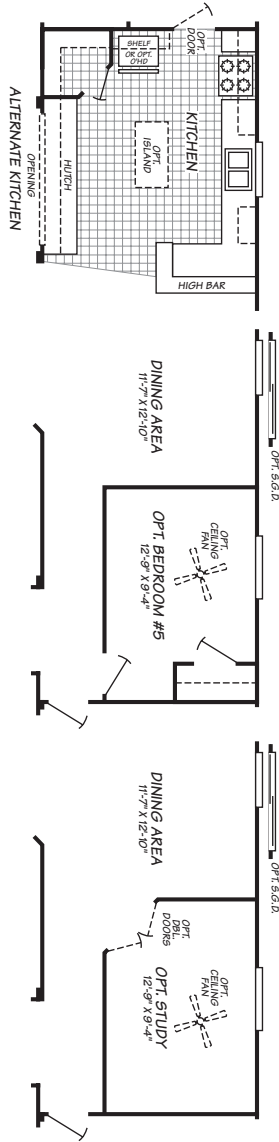

Spokane

Tradition Series **FLEETWOOD HOMES**

4 Bedroom, 2 Bath
Approx. 1,812 SQ. FT.

Last Updated: 1--6-11

1-800-889-8548