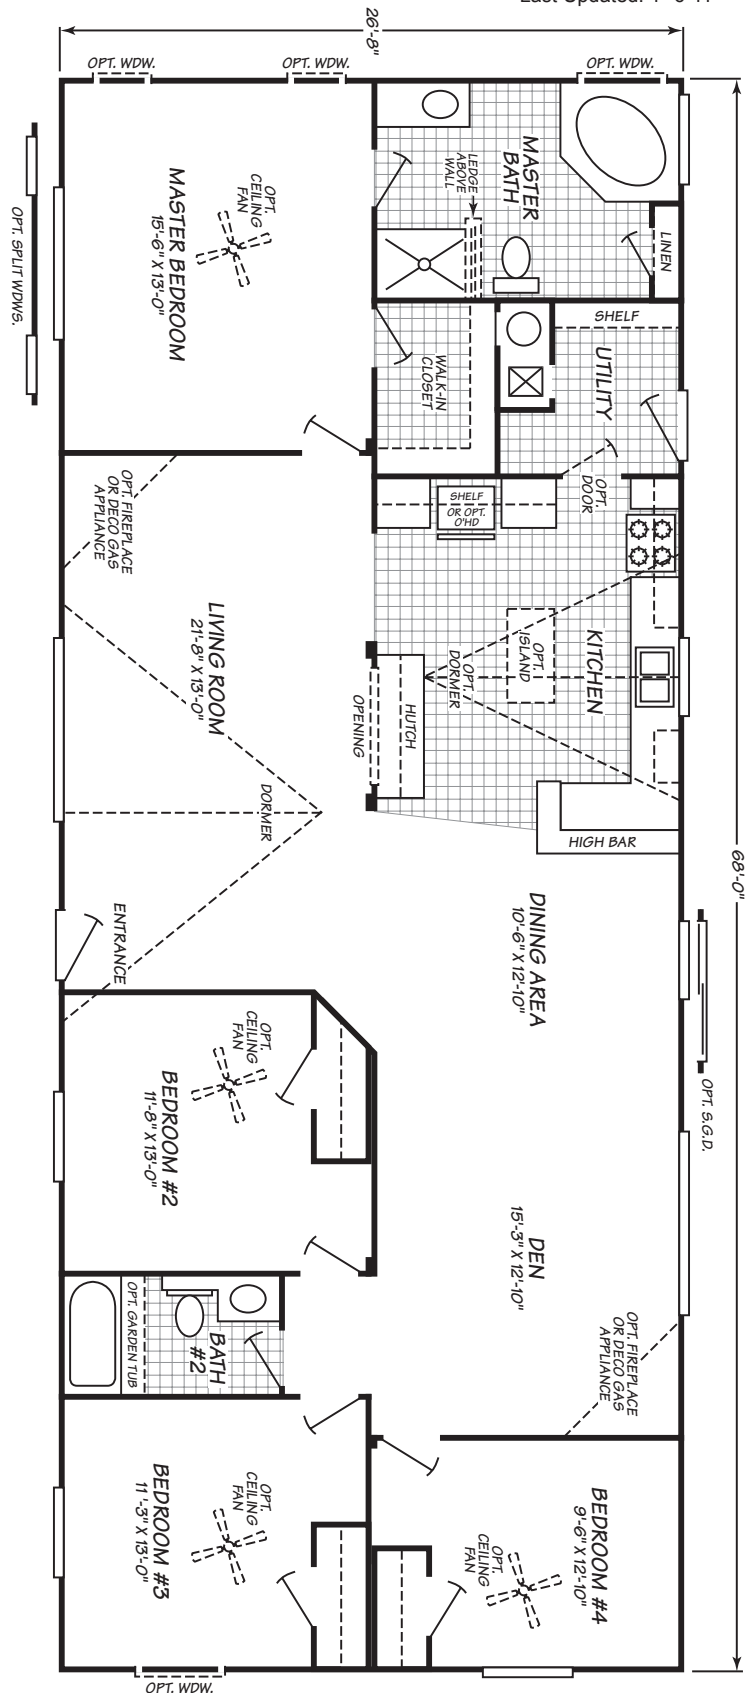

Spokane

Tradition Series **FLEETWOOD HOMES**

4 Bedroom, 2 Bath
Approx. 1,812 SQ. FT.

Last Updated: 1--6-11

1-800-889-8548