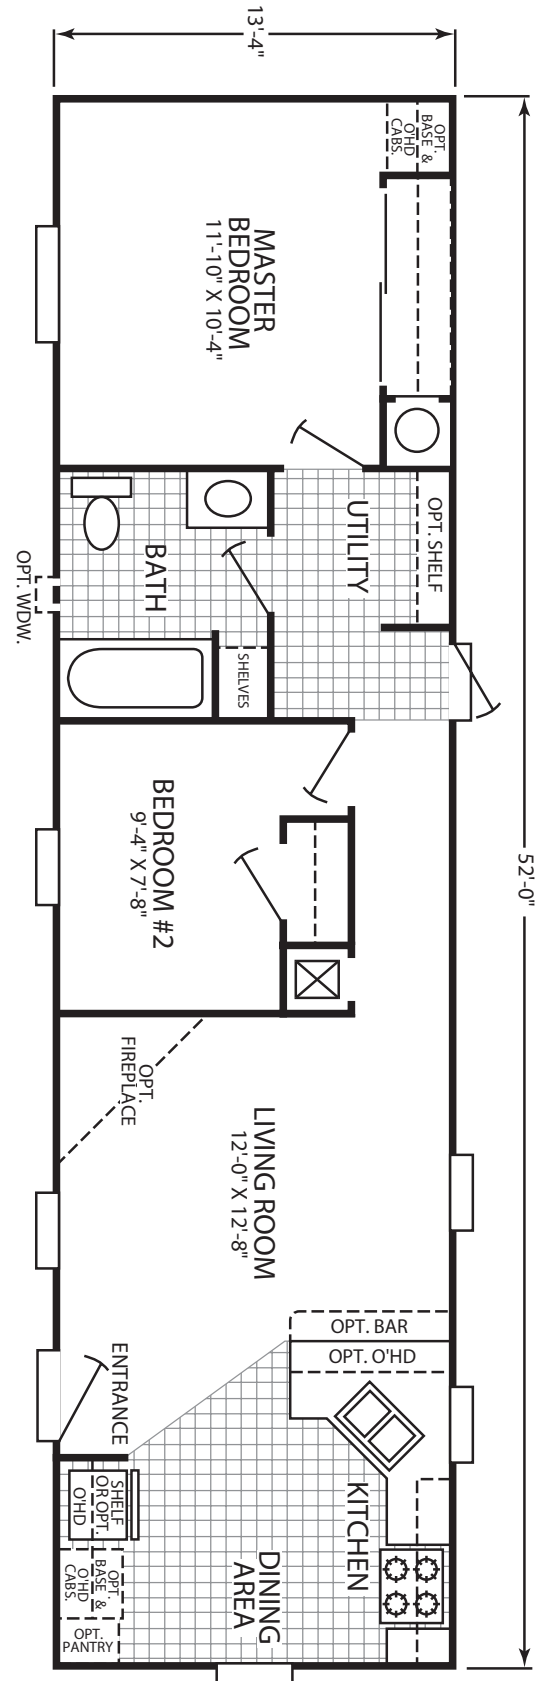

# Silverton

Weston Xtreme Series

2 Bedroom, 1 Bath  
Approx. 693 SQ. FT.

Last Updated: 11-12-09

**Factory Expo**  
"Factory Direct Value"  
HOME CENTERS  
2555 Progress Way • Woodburn, OR 97071

For Detailed Directions See Map On Our Website