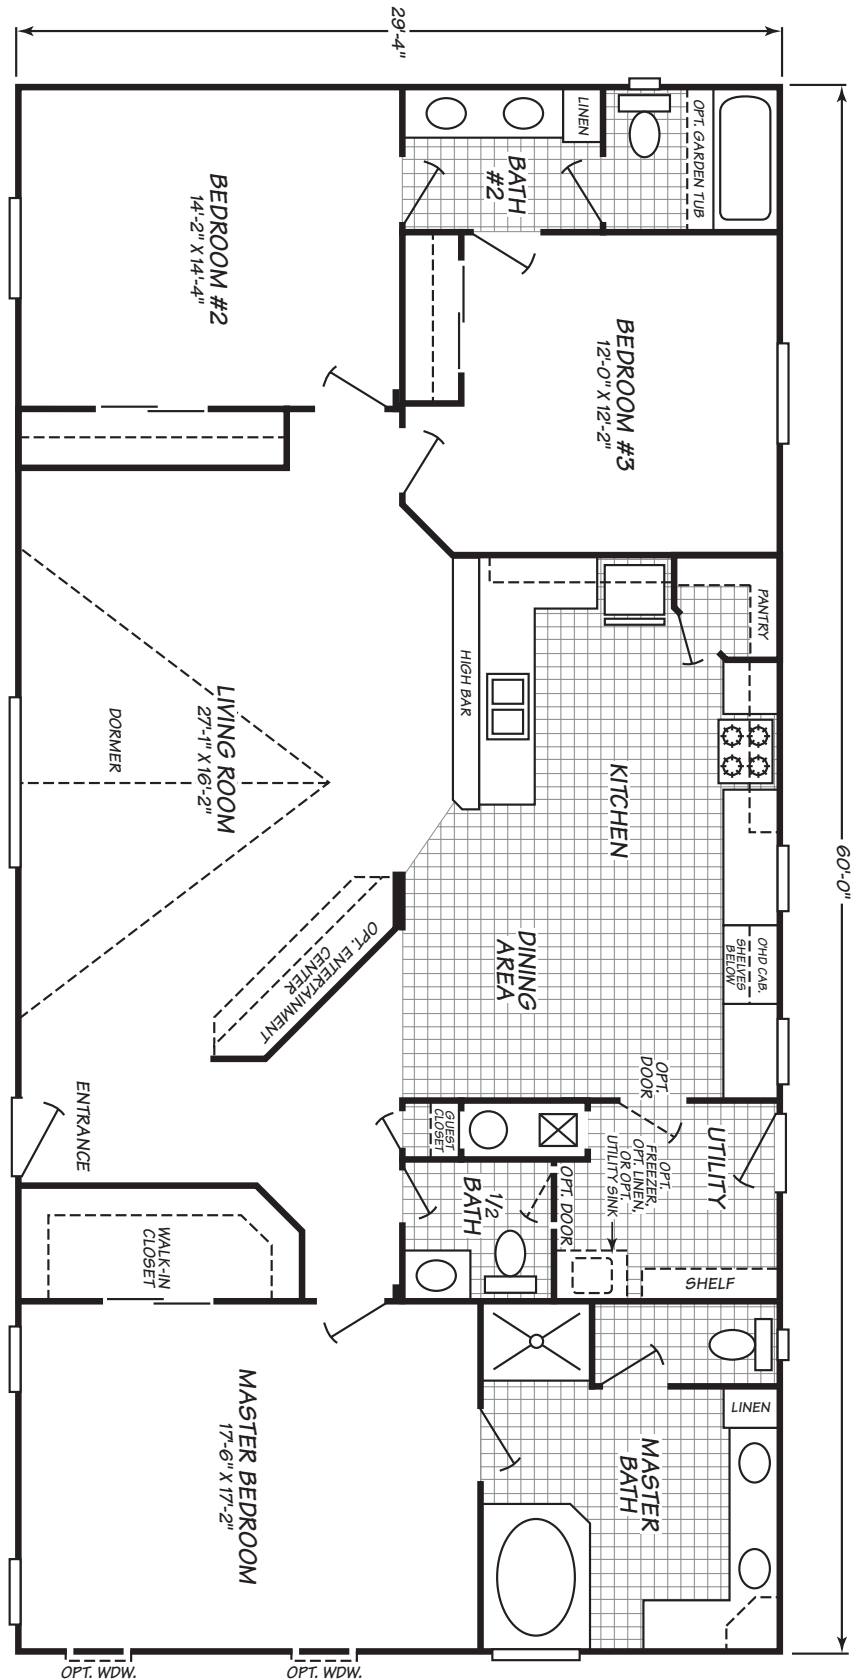

Sheridan

Tradition Series

3 Bedroom, 2.5 Bath
Approx. 1,759 Sq. Ft.

Last Updated: 7-7-11

Factory Expo
"Factory Direct Value" HOME CENTERS
2555 Progress Way • Woodburn, OR 97071

For Detailed Directions See Map On Our Website