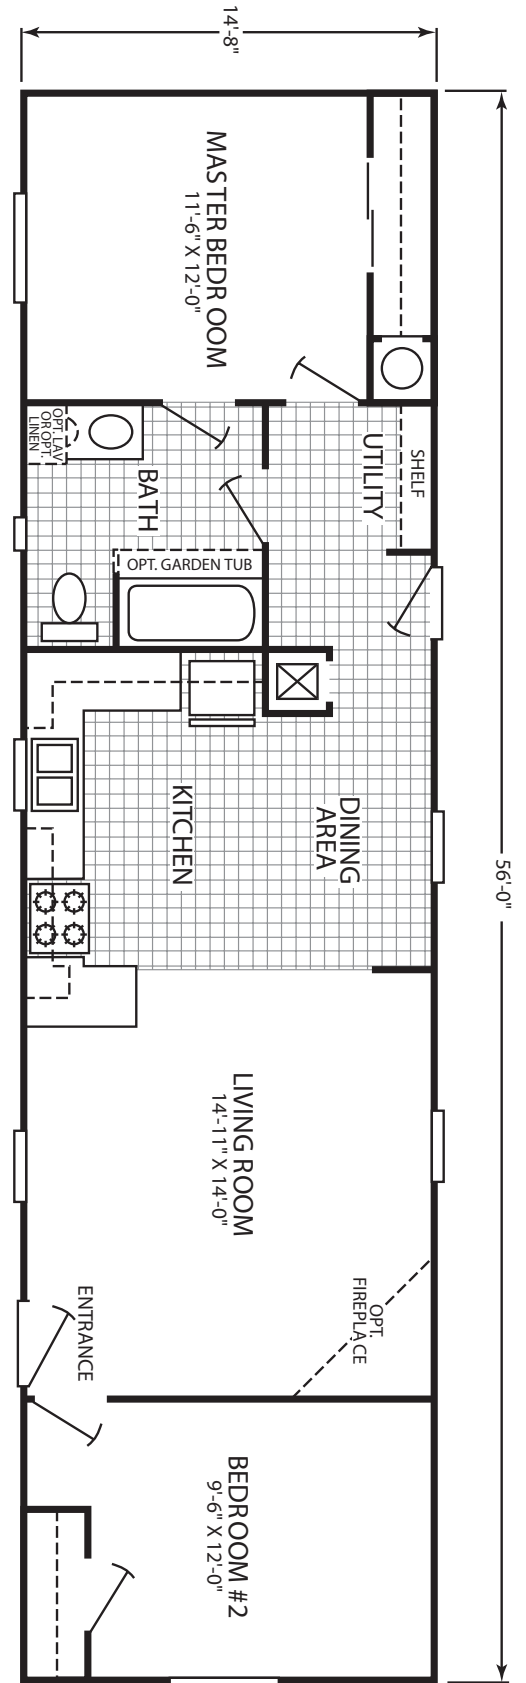

Rochester

Weston Xtreme Series

FLEETWOOD HOMES

2 Bedroom, 1 Bath
Approx. 820 SQ. FT.

Last Updated: 4-7-11

Factory Expo
"Factory Direct Value"
HOME CENTERS
2555 Progress Way • Woodburn, OR 97071

For Detailed Directions See Map On Our Website