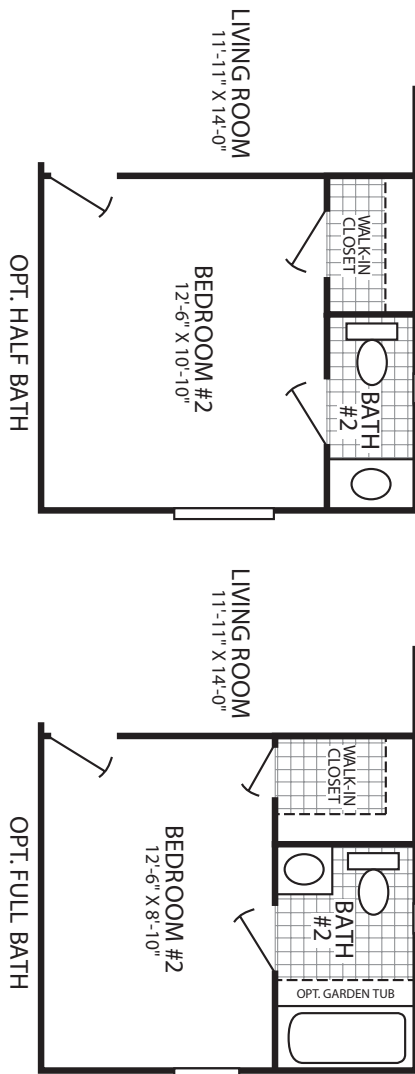

Rochester

Weston Xtreme Series

FLEETWOOD HOMES

2 Bedroom, 1 Bath
Approx. 820 SQ. FT.

Last Updated: 4-7-11

Factory Expo
"Factory Direct Value"
HOME CENTERS
2555 Progress Way • Woodburn, OR 97071

For Detailed Directions See Map On Our Website