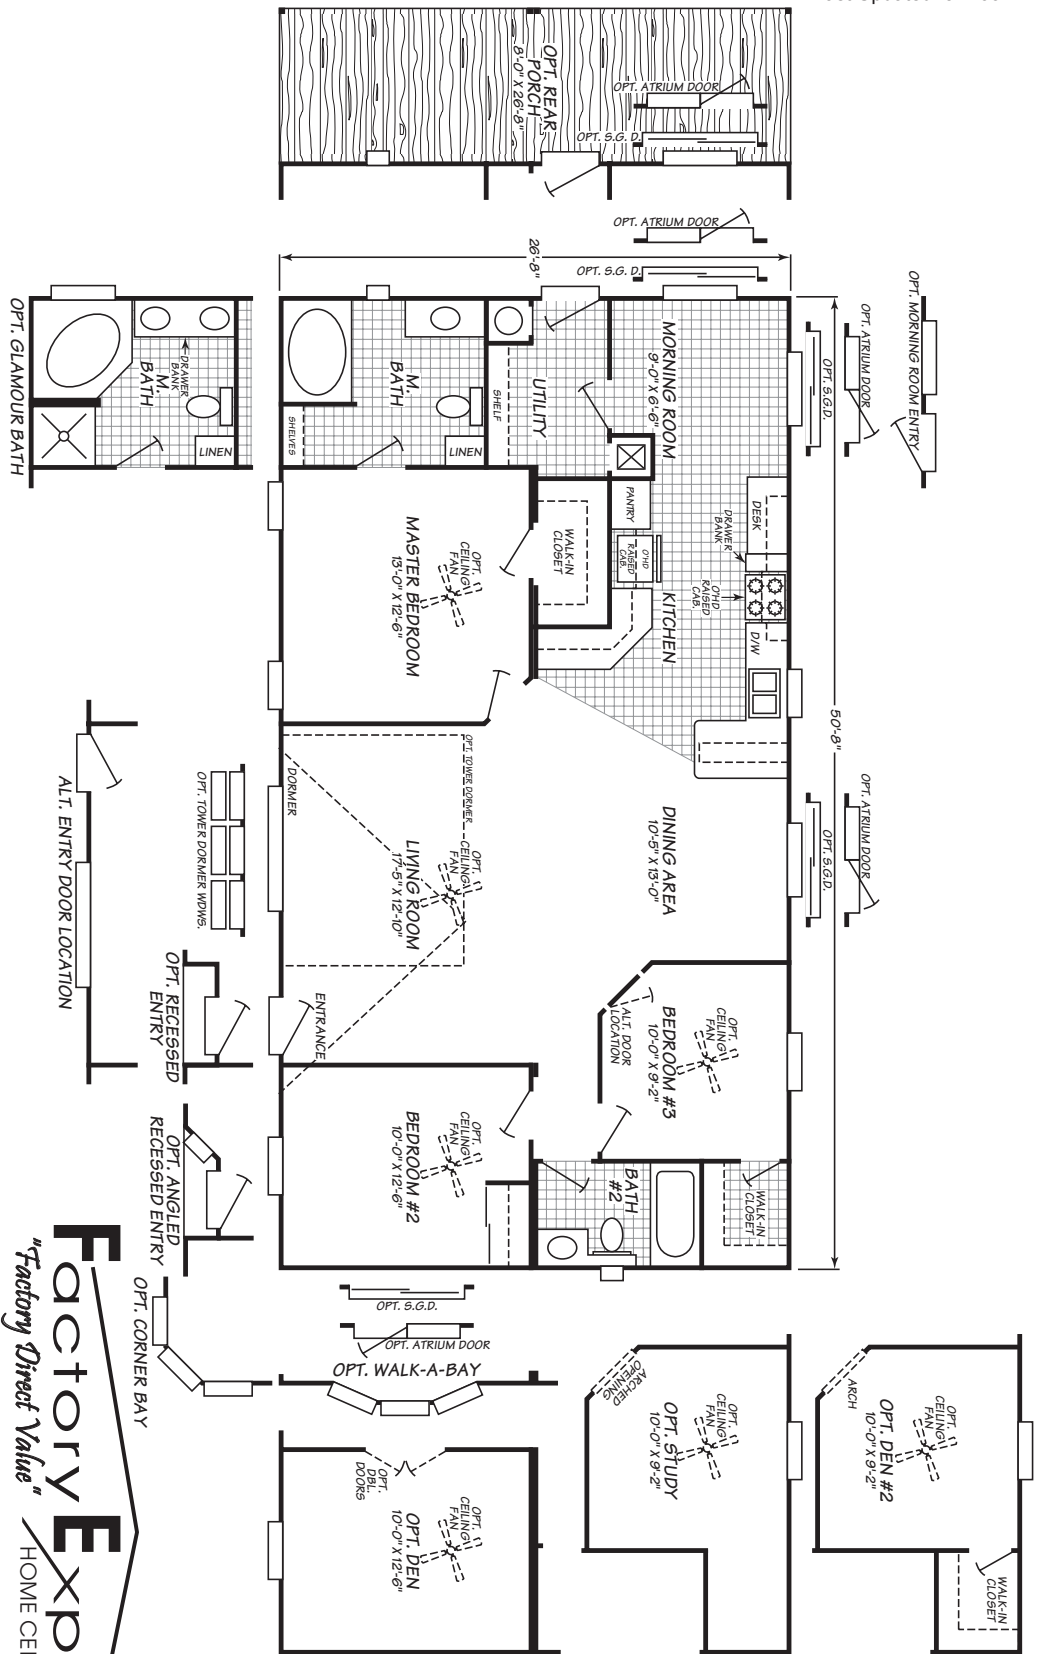

Pinehurst

Tradition Series

3 Bedroom, 2 Bath
Approx. 1,350 SQ. FT.

Last Updated: 5-7-09

Factory Expo
"Factory Direct Value"
HOME CENTERS
2555 Progress Way • Woodburn, OR 97071

For Detailed Directions See Map On Our Website