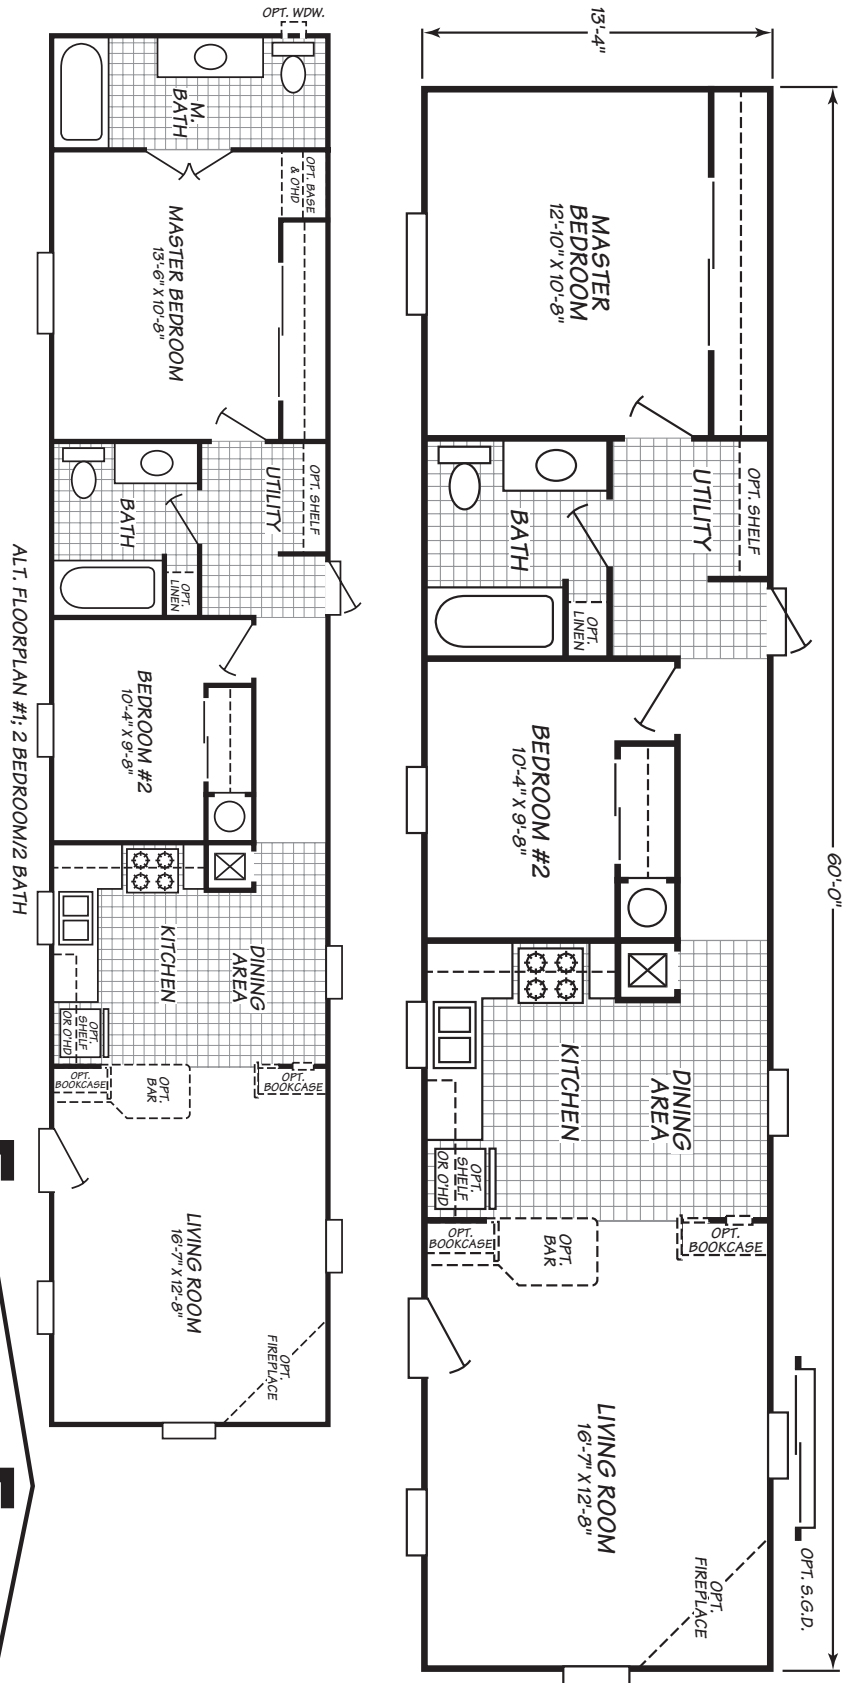

Perrydale

Weston Xtreme Series

2 Bedroom, 1 Bath
Approx. 799 SQ. FT.

Last Updated: 11-12-09

Factory Expo
"Factory Direct Value"
HOME CENTERS
2555 Progress Way • Woodburn, OR 97071

For Detailed Directions See Map On Our Website
1-800-889-8548