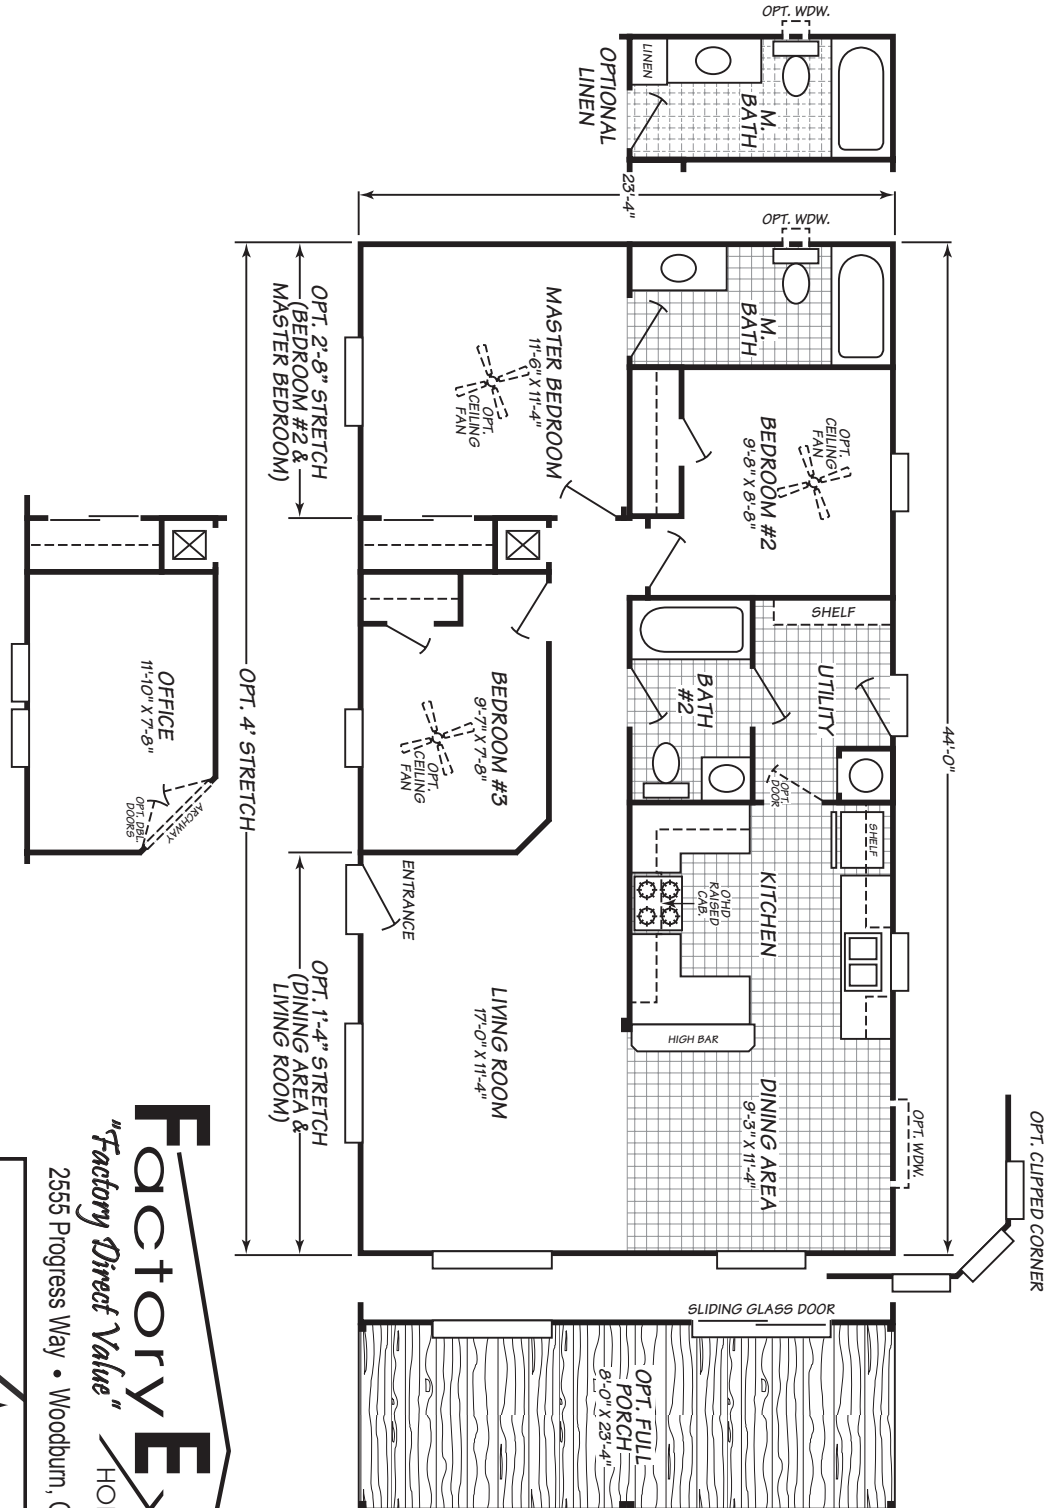

Pendleton

Weston Xtreme Series

FLEETWOOD HOMES

3 Bedroom, 2 Bath
Approx. 1,026 SQ. FT.

Last Updated: 11-12-09

Factory Expo
 "Factory Direct Value"
 HOME CENTERS
 2555 Progress Way • Woodburn, OR 97071

For Detailed Directions See Map On Our Website
1-800-889-8548