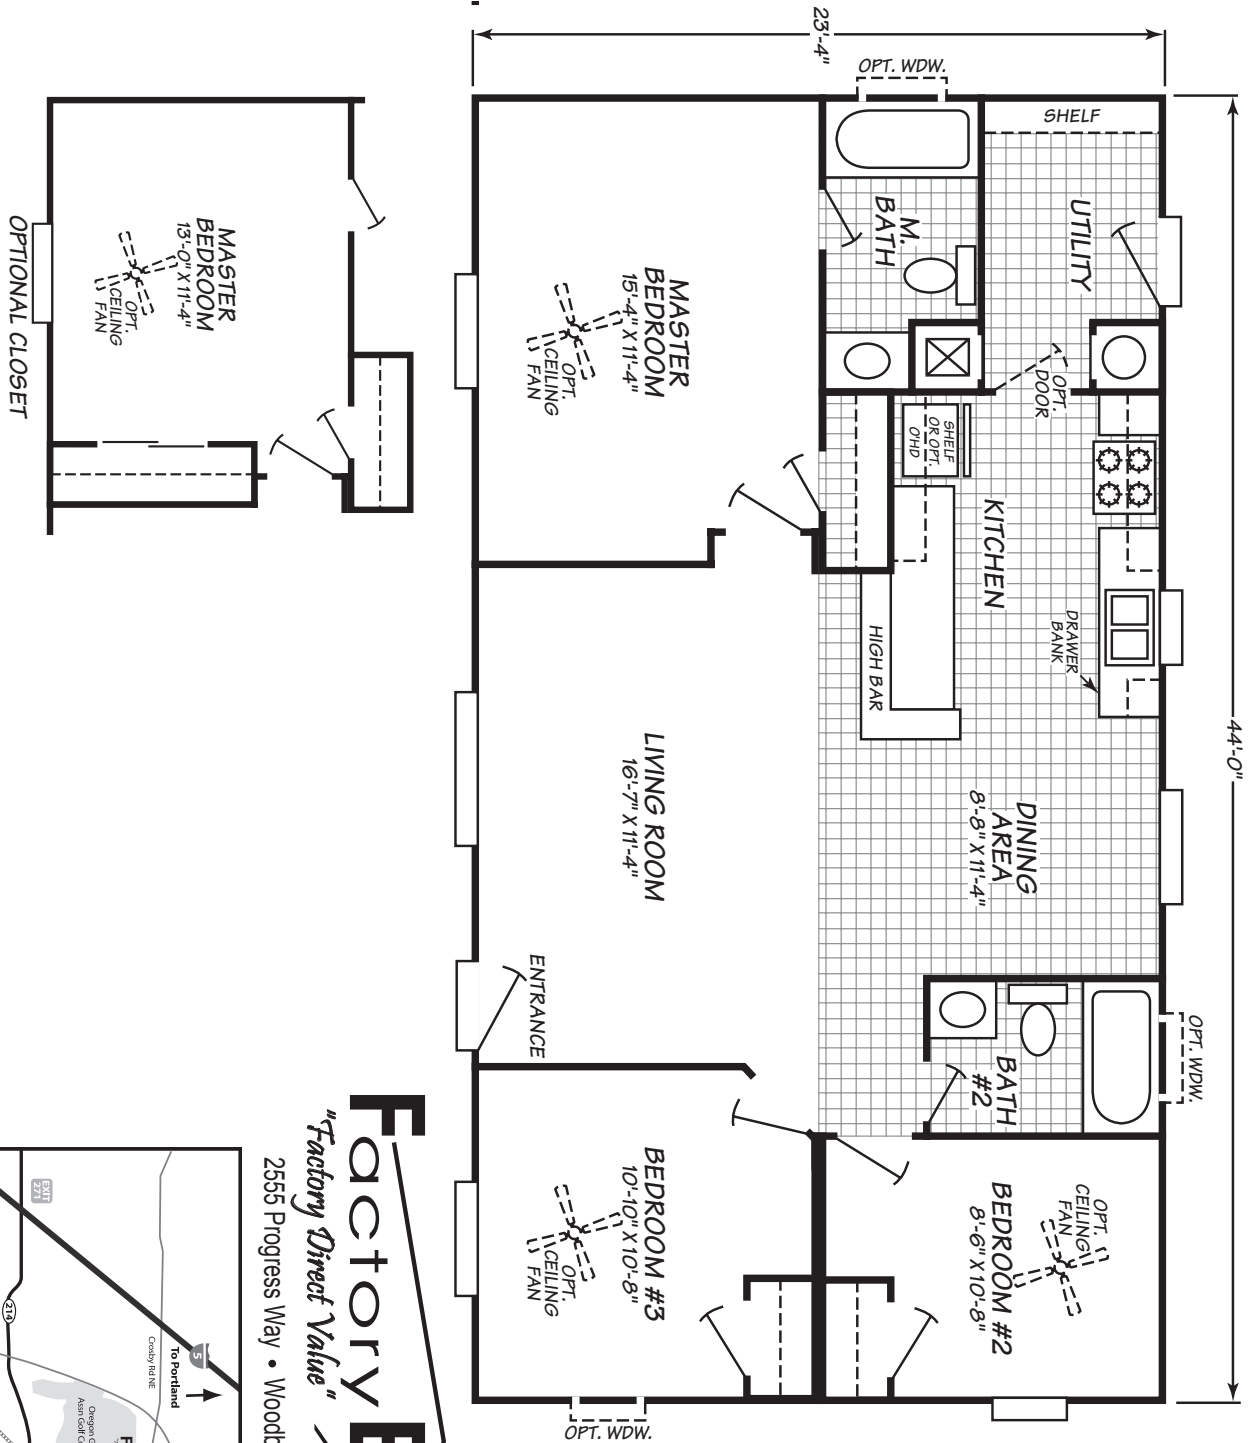

Palomino

Weston Xtreme Series

FLEETWOOD HOMES

3 Bedroom, 2 Bath
Approx. 1,012 SQ. FT.

Last Updated: 11-12-09

Factory Expo
"Factory Direct Value"
HOME CENTERS
2555 Progress Way • Woodburn, OR 97071

For Detailed Directions See Map On Our Website