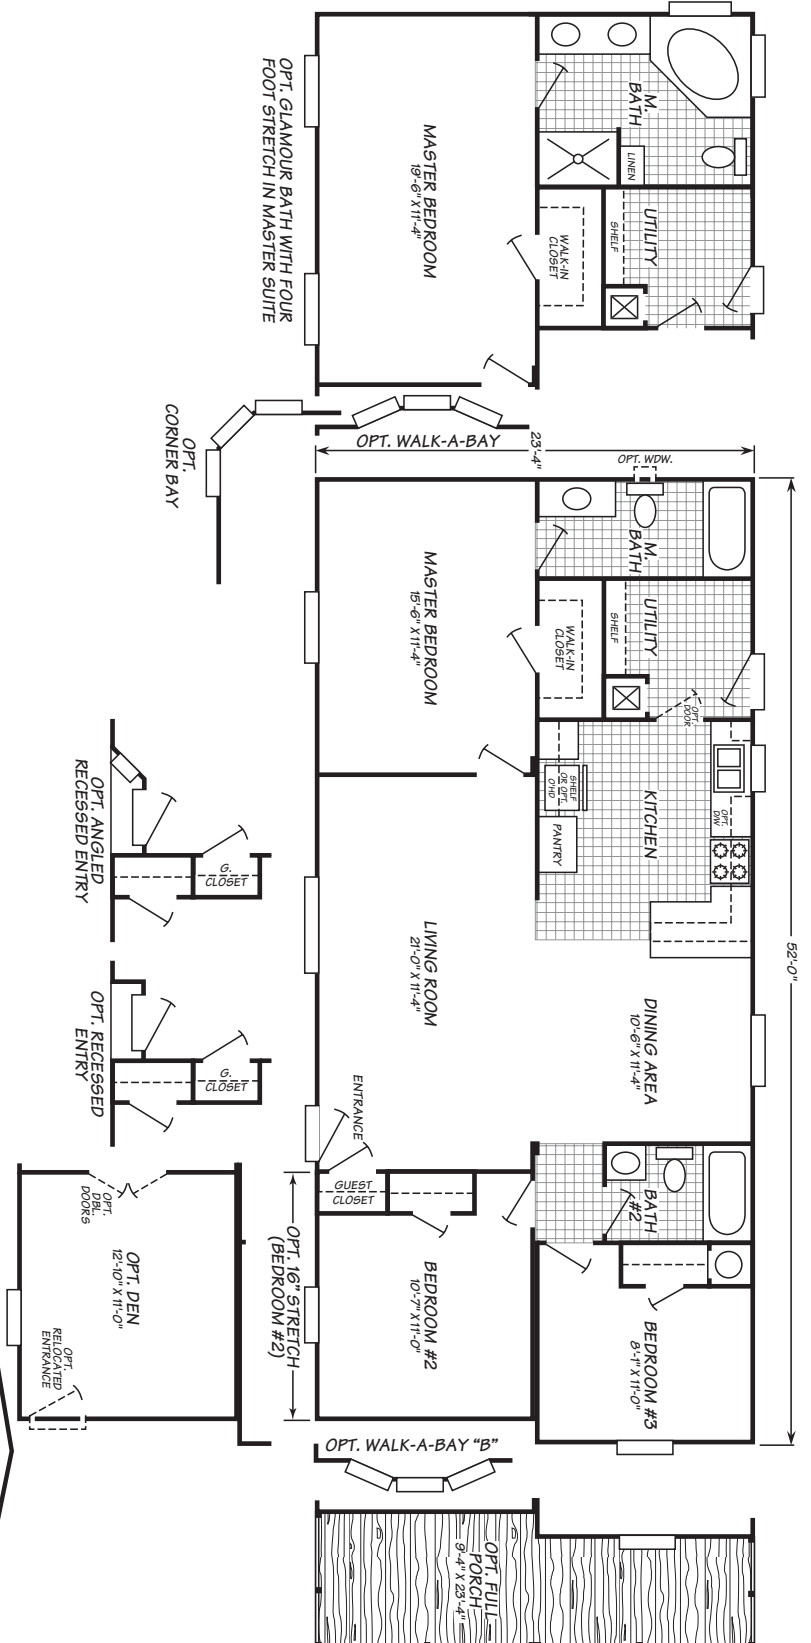

# Pacifica

Weston Xtreme Series

FLEETWOOD HOMES

3 Bedroom, 2 Bath  
Approx. 1,197 SQ. FT.

Last Updated: 11-12-09

**Factory Expo**  
 "Factory Direct Value"  
 HOME CENTERS  
 2555 Progress Way • Woodburn, OR 97071