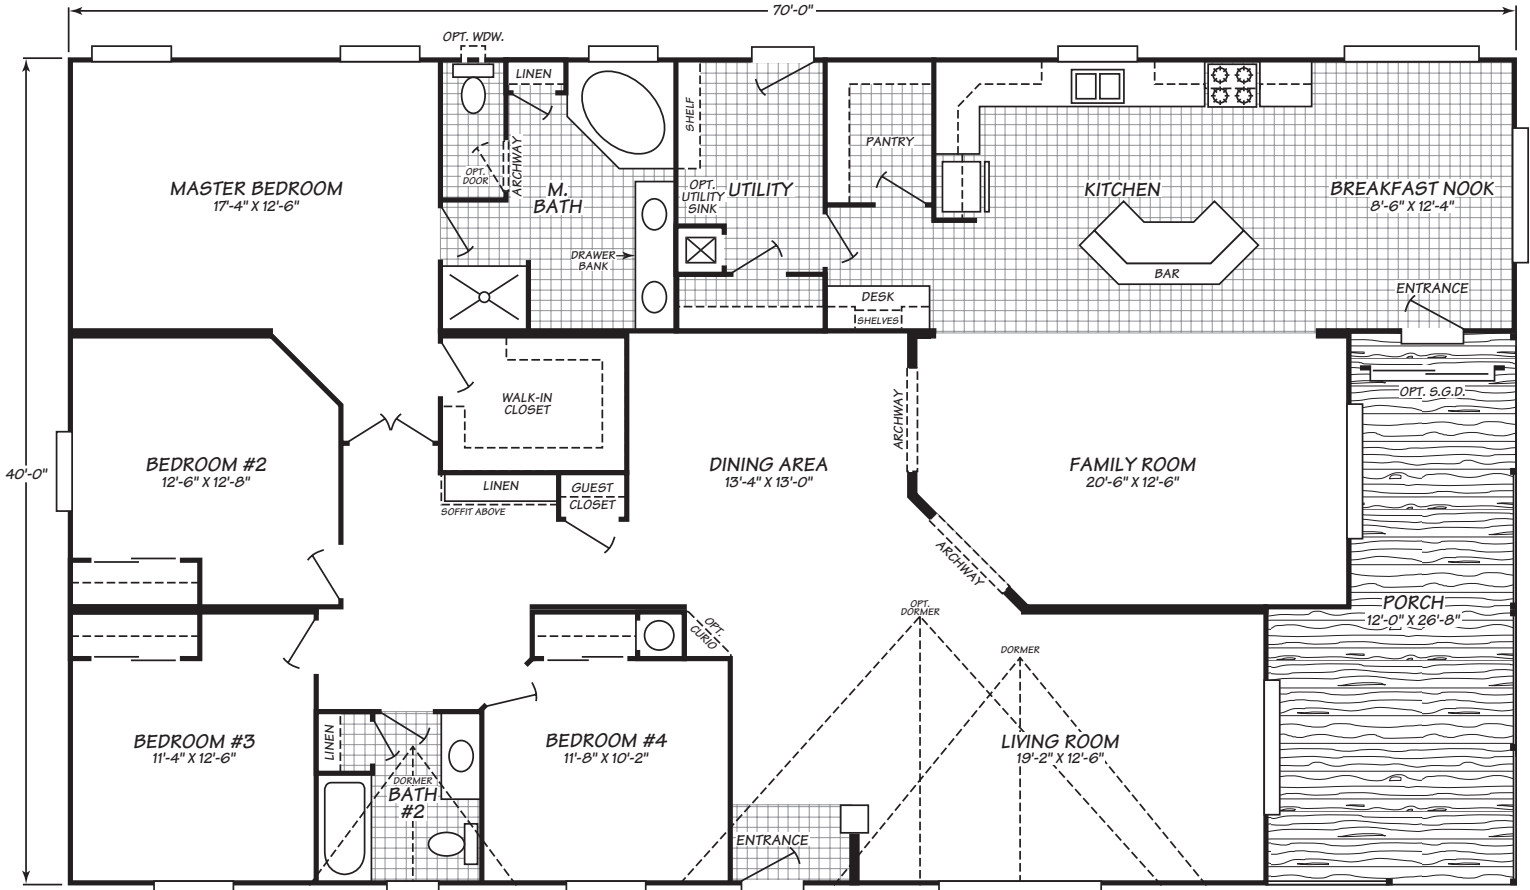

Ontario

Tradition Series **FLEETWOOD HOMES**

4 Bedroom, 2 Bath
Approx. 2,532 SQ. FT.

Last Updated: 12-10-09

Factory Expo
"Factory Direct Value" HOME CENTERS

2555 Progress Way • Woodburn, OR 97071

For Detailed Directions See Map On Our Website