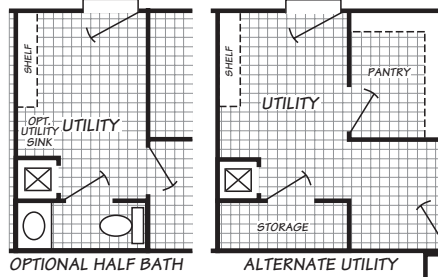

Ontario

Tradition Series **FLEETWOOD HOMES**

4 Bedroom, 2 Bath
Approx. 2,532 SQ. FT.

Last Updated: 12-10-09

Factory Expo
"Factory Direct Value" HOME CENTERS

2555 Progress Way • Woodburn, OR 97071

For Detailed Directions See Map On Our Website