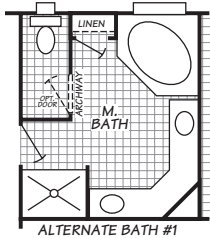

Ontario

Tradition Series **FLEETWOOD HOMES**

4 Bedroom, 2 Bath
Approx. 2,532 SQ. FT.

Last Updated: 12-10-09

Factory Expo
"Factory Direct Value" HOME CENTERS

2555 Progress Way • Woodburn, OR 97071

For Detailed Directions See Map On Our Website