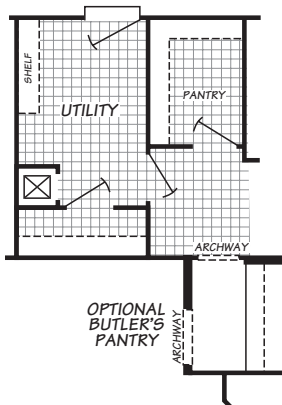

Ontario

Tradition Series **FLEETWOOD HOMES**

4 Bedroom, 2 Bath
Approx. 2,532 SQ. FT.

Last Updated: 12-10-09

Factory Expo
"Factory Direct Value" HOME CENTERS

2555 Progress Way • Woodburn, OR 97071

For Detailed Directions See Map On Our Website