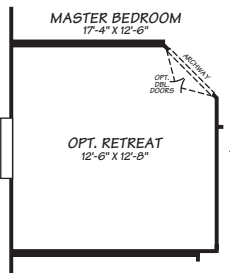

Ontario

Tradition Series **FLEETWOOD HOMES**

4 Bedroom, 2 Bath
Approx. 2,532 SQ. FT.

Last Updated: 12-10-09

Factory Expo
"Factory Direct Value" HOME CENTERS

2555 Progress Way • Woodburn, OR 97071

For Detailed Directions See Map On Our Website