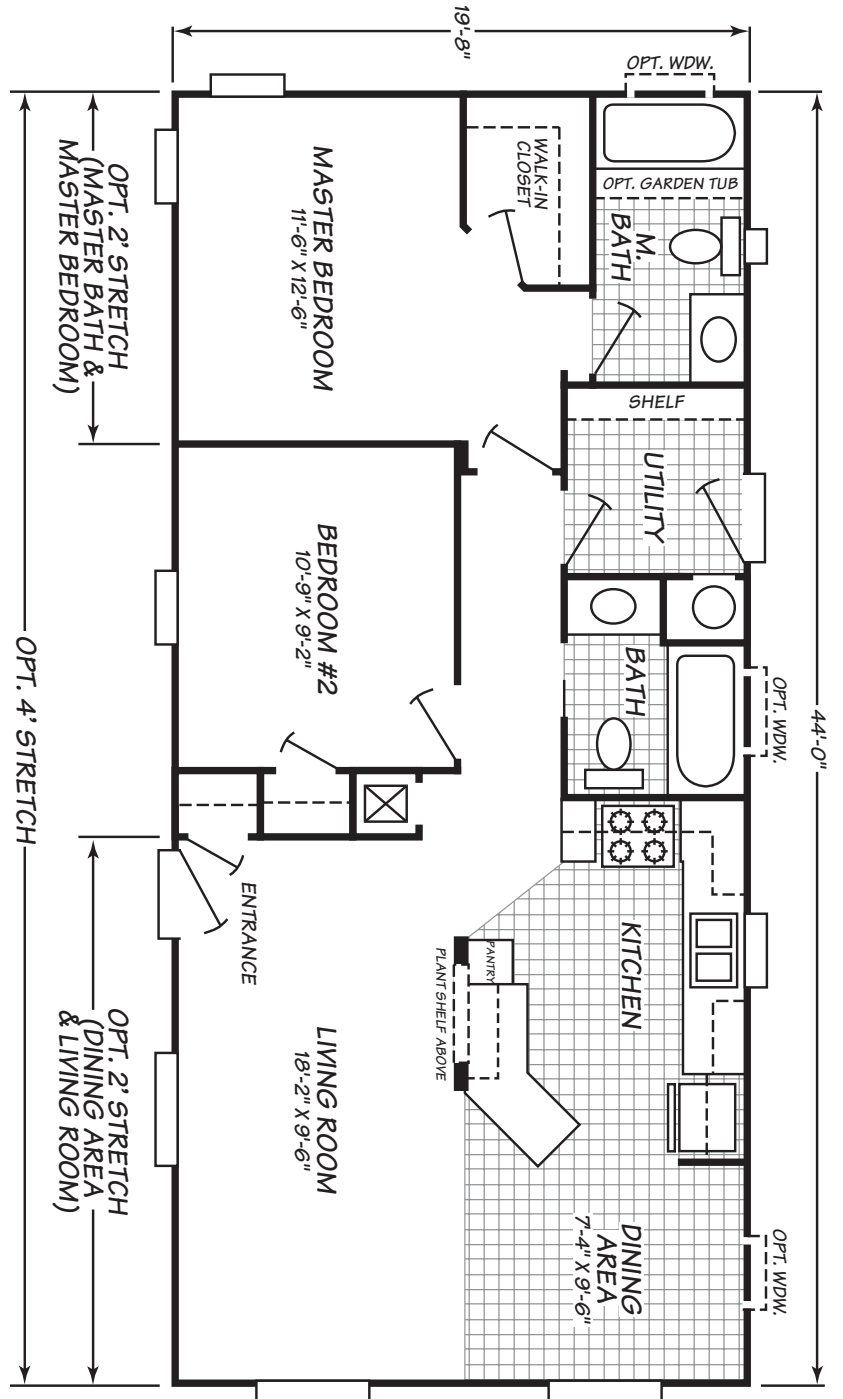

# Oakland

Weston Xtreme Series

2 Bedroom, 2 Bath  
Approx. 865 SQ. FT.

Last Updated: 11-12-09

**Factory Expo**  
"Factory Direct Value"  
HOME CENTERS  
2555 Progress Way • Woodburn, OR 97071

For Detailed Directions See Map On Our Website