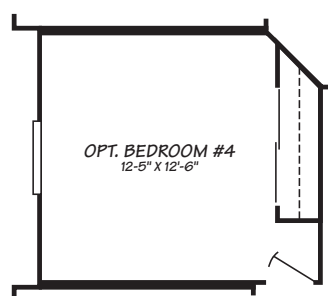

Northridge

Barrington Elite Series

3 Bedroom, 2 Bath
Approx. 2,630 SQ. FT.

Last Updated: 1-6-11

Factory Expo
"Factory Direct Value" HOME CENTERS
2555 Progress Way • Woodburn, OR 97071

For Detailed Directions See Map On Our Website