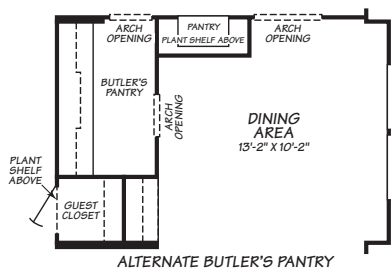

Northridge

Barrington Elite Series

3 Bedroom, 2 Bath
Approx. 2,630 SQ. FT.

Last Updated: 1-6-11

Factory Expo
"Factory Direct Value" HOME CENTERS
2555 Progress Way • Woodburn, OR 97071

For Detailed Directions See Map On Our Website