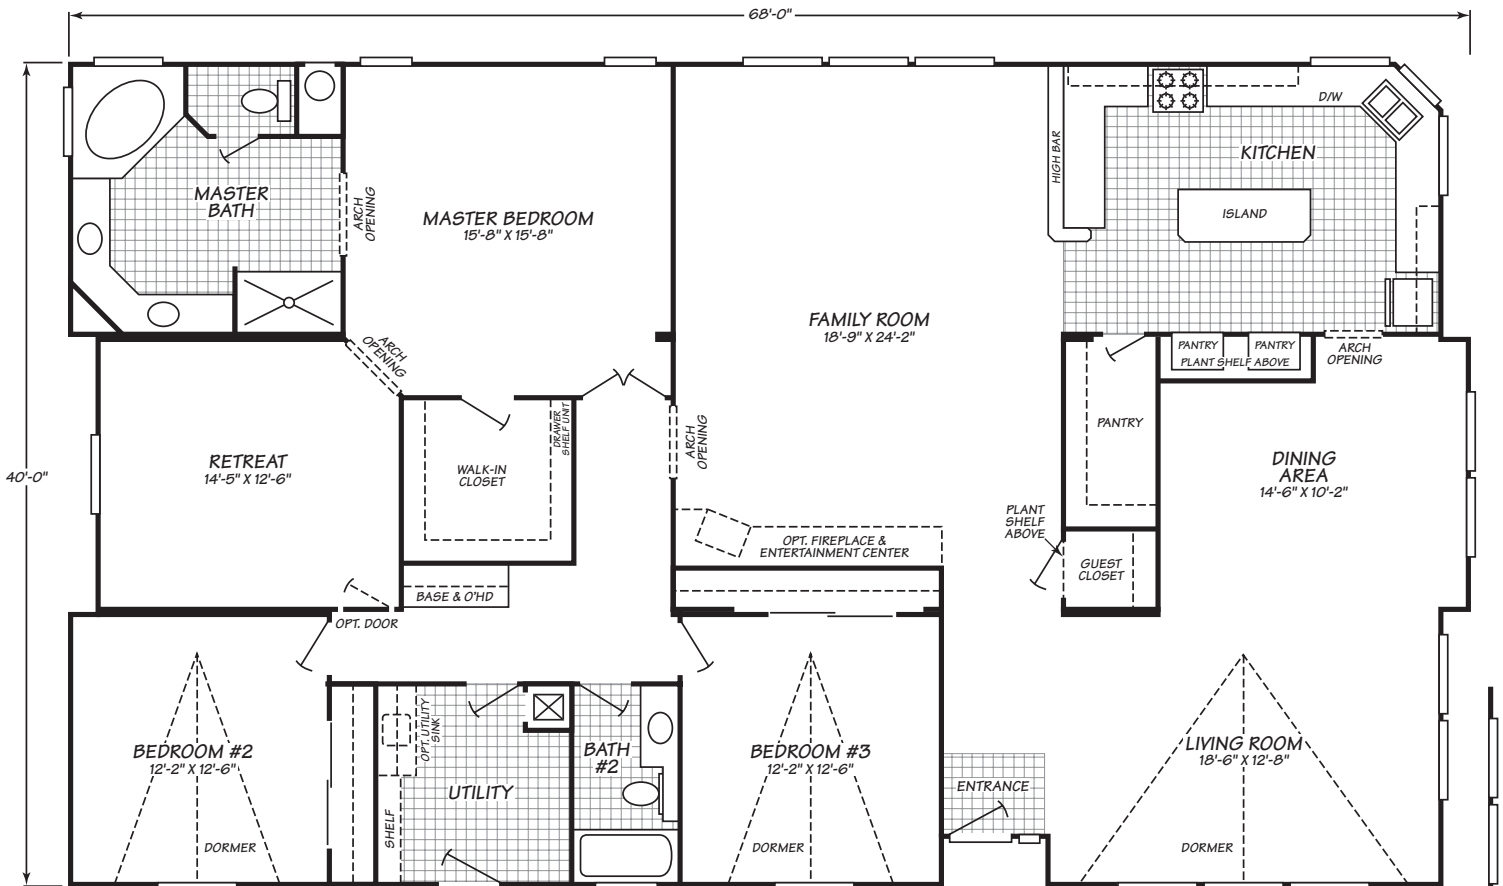

Northridge

Barrington Elite Series

3 Bedroom, 2 Bath
Approx. 2,630 SQ. FT.

Last Updated: 1-6-11

Factory Expo
"Factory Direct Value" HOME CENTERS
2555 Progress Way • Woodburn, OR 97071

For Detailed Directions See Map On Our Website