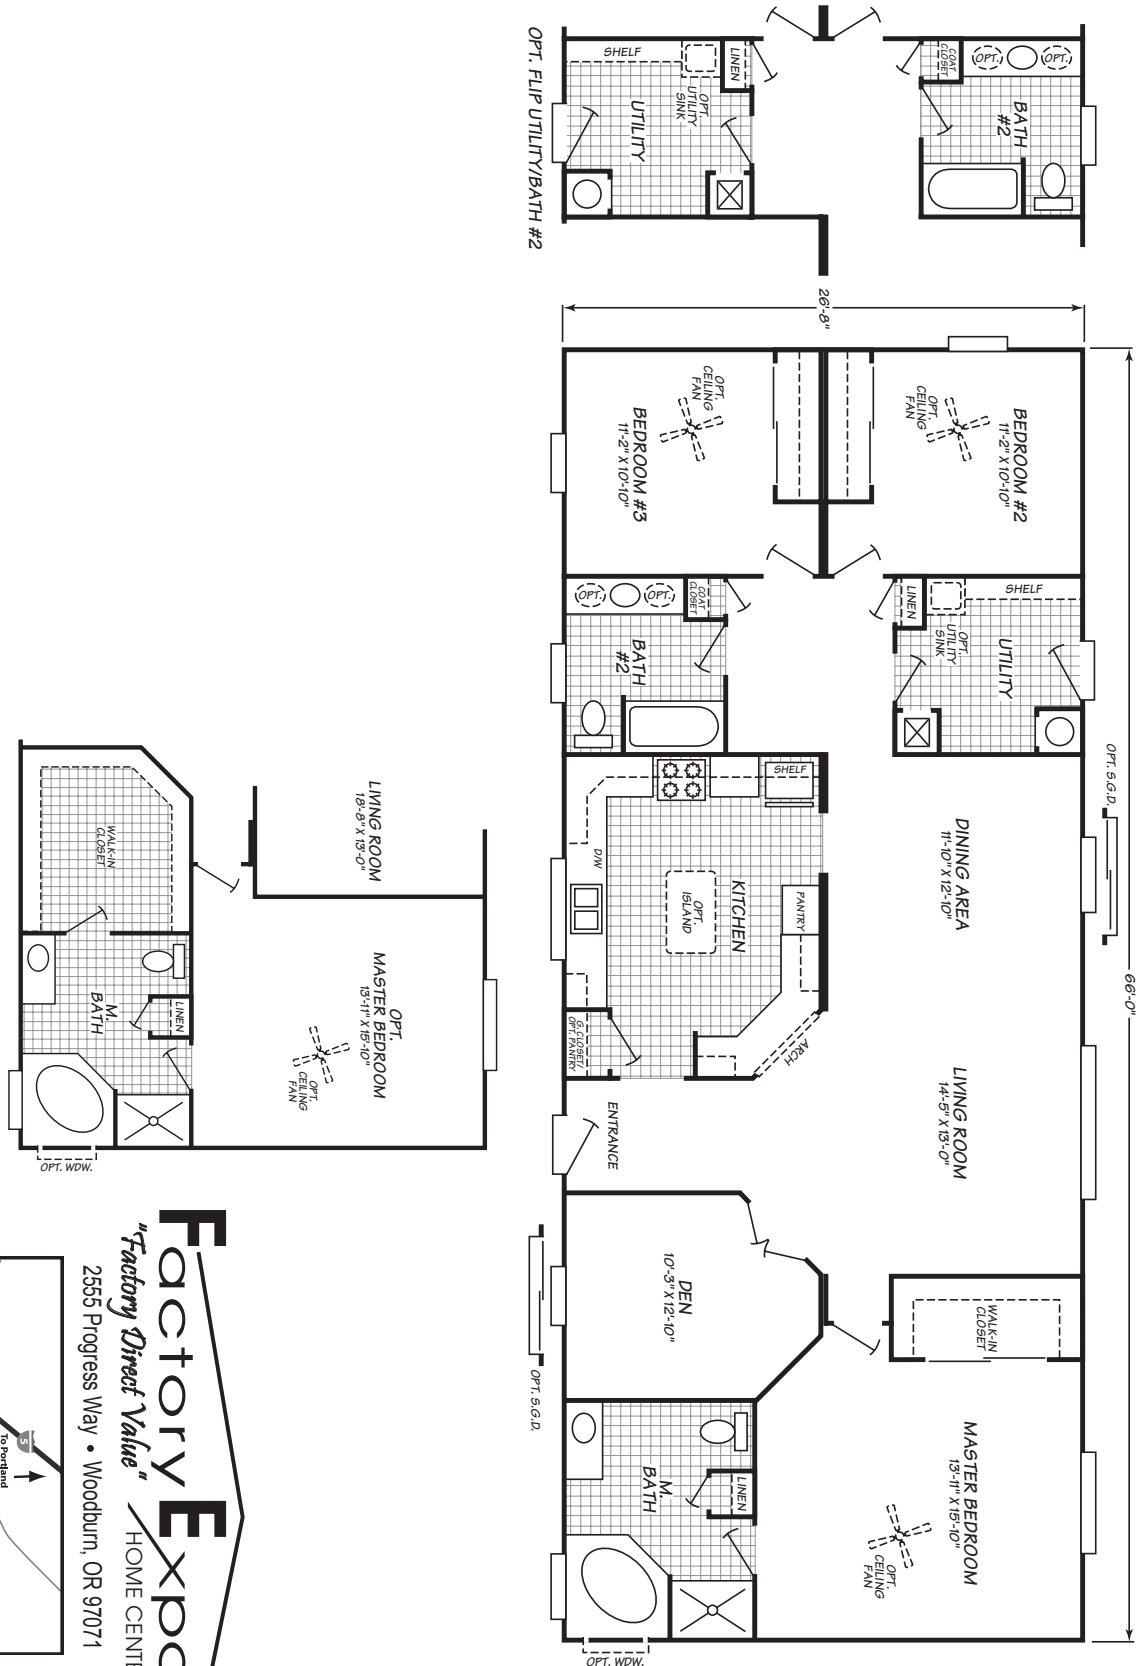

Newberg

Tradition Series **FLEETWOOD HOMES**

3 Bedroom, 2 Bath
Approx. 1,759 SQ. FT.

Last Updated: 1-29-10

Factory Expo
"Factory Direct Value"
HOME CENTERS
2555 Progress Way • Woodburn, OR 97071

For Detailed Directions See Map On Our Website
1-800-889-8548