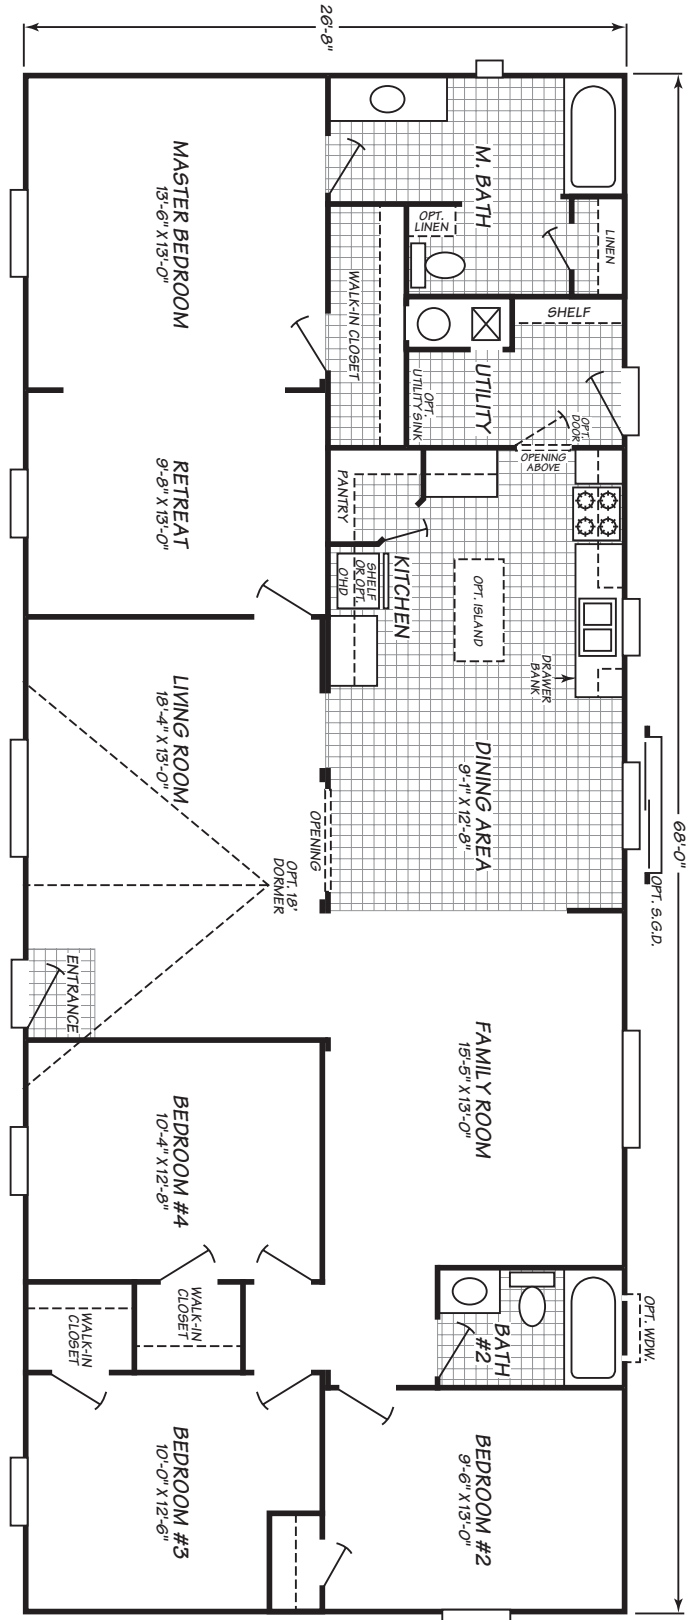

# Montecito

Weston Xtreme Series

**FLEETWOOD HOMES**

4 Bedroom, 2 Bath  
Approx. 1,812 SQ. FT.

Last Updated: 11-12-09

**Factory Expo**  
"Factory Direct Value" HOME CENTERS

2555 Progress Way • Woodburn, OR 97071