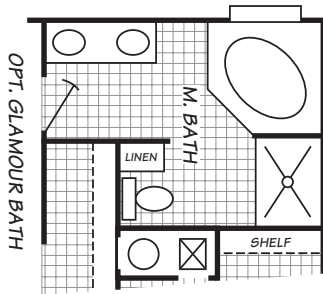

# Montecito

Weston Xtreme Series

**FLEETWOOD HOMES**

4 Bedroom, 2 Bath  
Approx. 1,812 SQ. FT.

Last Updated: 11-12-09

**Factory Expo**  
"Factory Direct Value" HOME CENTERS

2555 Progress Way • Woodburn, OR 97071