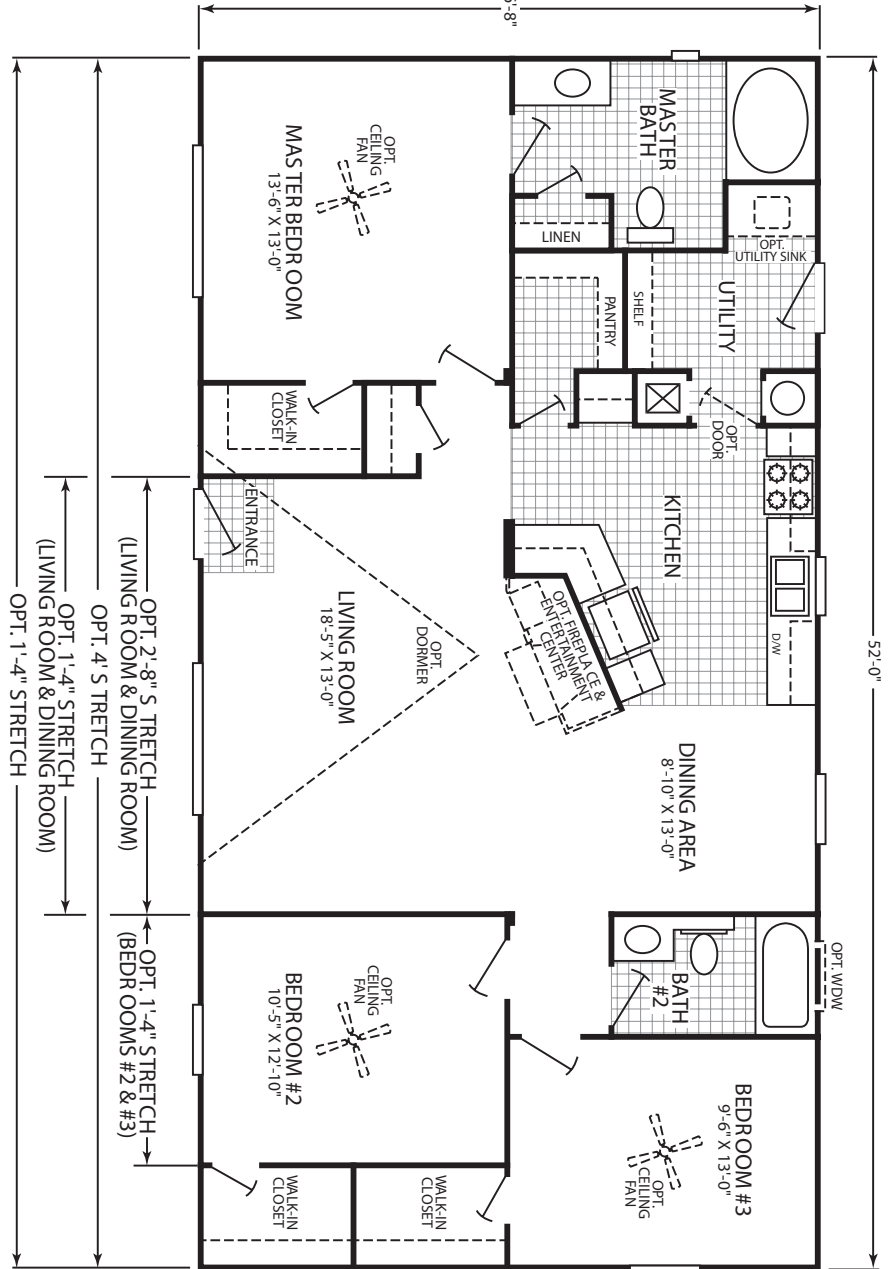

Molalla

Tradition Series

3 Bedroom, 2 Bath
Approx. 1,386 SQ. FT.

Last Updated: 2-18-11

Factory Expo
"Factory Direct Value" HOME CENTERS
2555 Progress Way • Woodburn, OR 97071

1-800-889-8548

For Detailed Directions See Map On Our Website