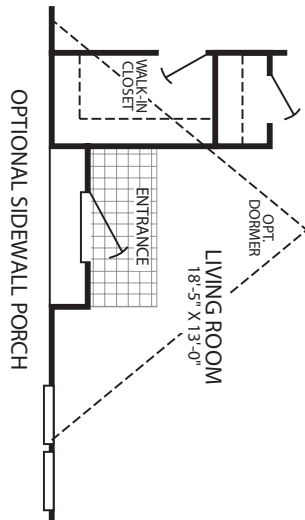

Molalla

Tradition Series

3 Bedroom, 2 Bath
Approx. 1,386 SQ. FT.

Last Updated: 2-18-11

Factory Expo
"Factory Direct Value" HOME CENTERS
2555 Progress Way • Woodburn, OR 97071

1-800-889-8548

For Detailed Directions See Map On Our Website