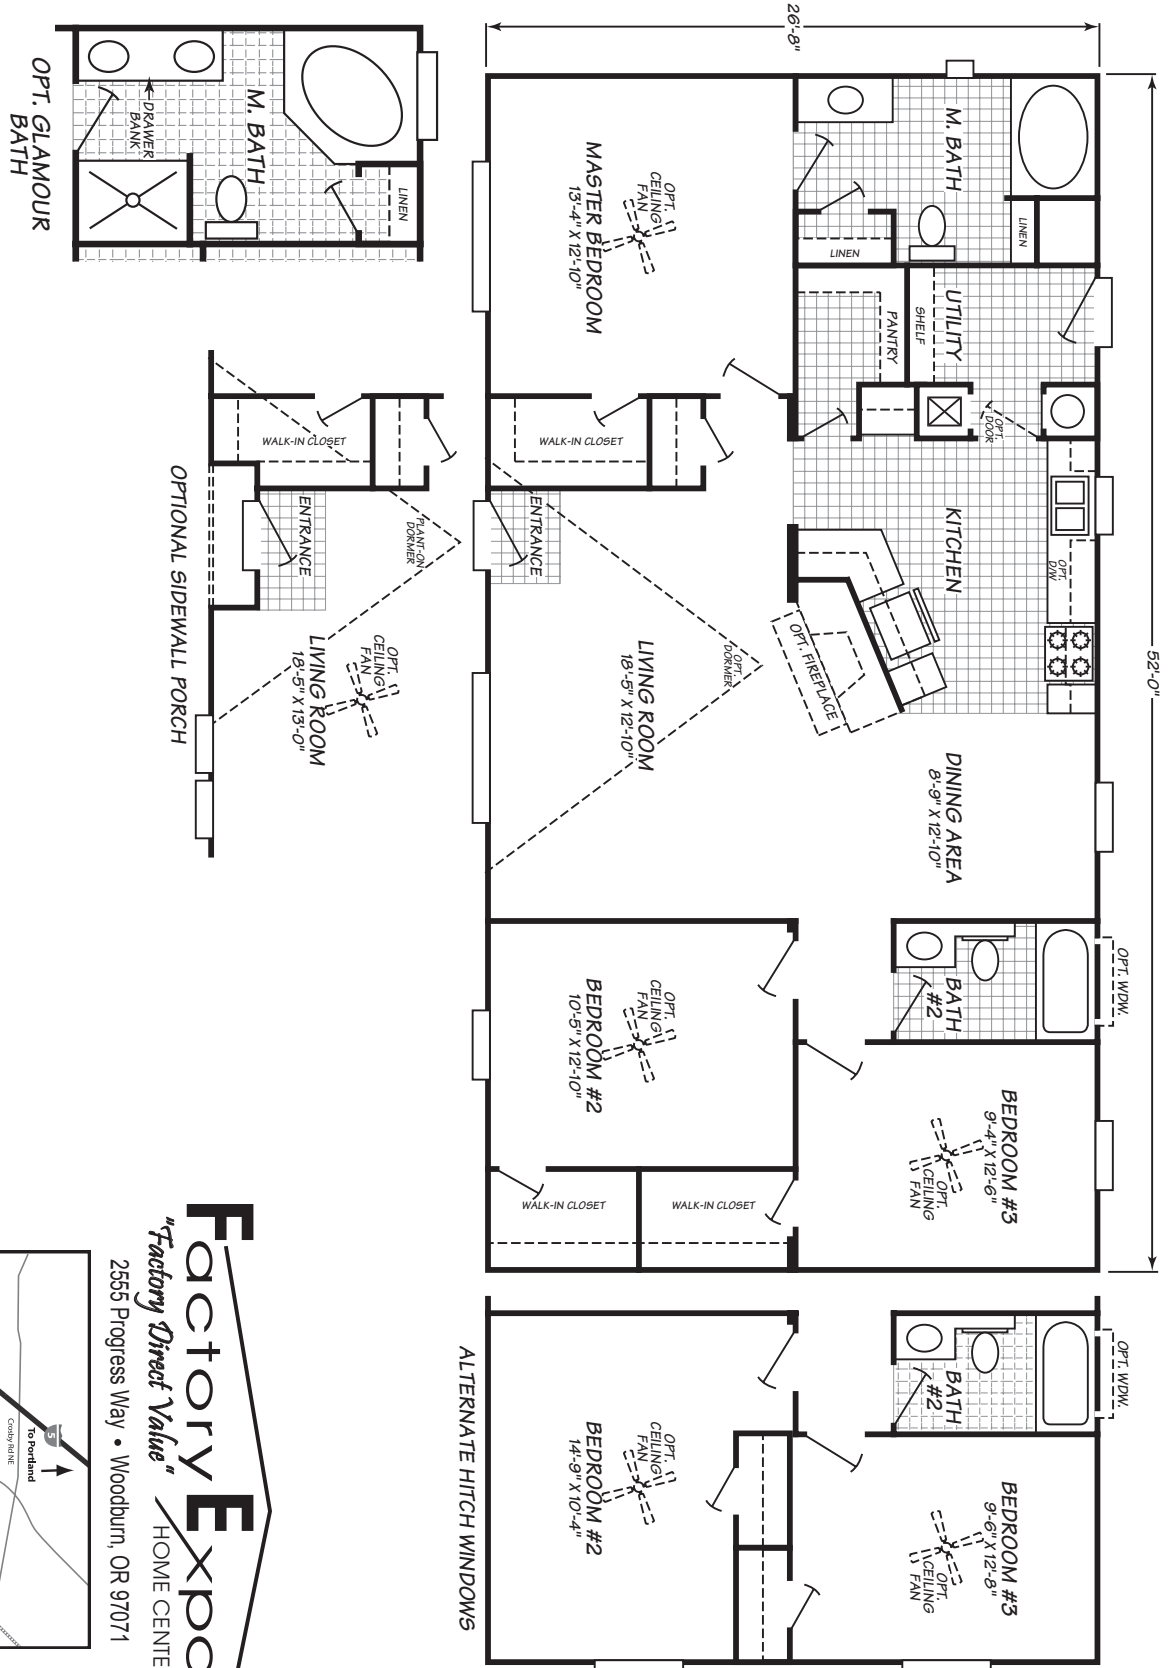

Molalla

Tradition Series

3 Bedroom, 2 Bath
Approx. 1,386 SQ. FT.

Last Updated: 5-7-09

Factory Expo
"Factory Direct Value" HOME CENTERS
2555 Progress Way • Woodburn, OR 97071

For Detailed Directions See Map On Our Website
1-800-889-8548