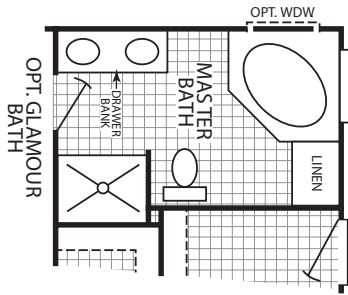

Molalla

Tradition Series

3 Bedroom, 2 Bath
Approx. 1,386 SQ. FT.

Last Updated: 2-18-11

Factory Expo
"Factory Direct Value" HOME CENTERS
2555 Progress Way • Woodburn, OR 97071

1-800-889-8548

For Detailed Directions See Map On Our Website