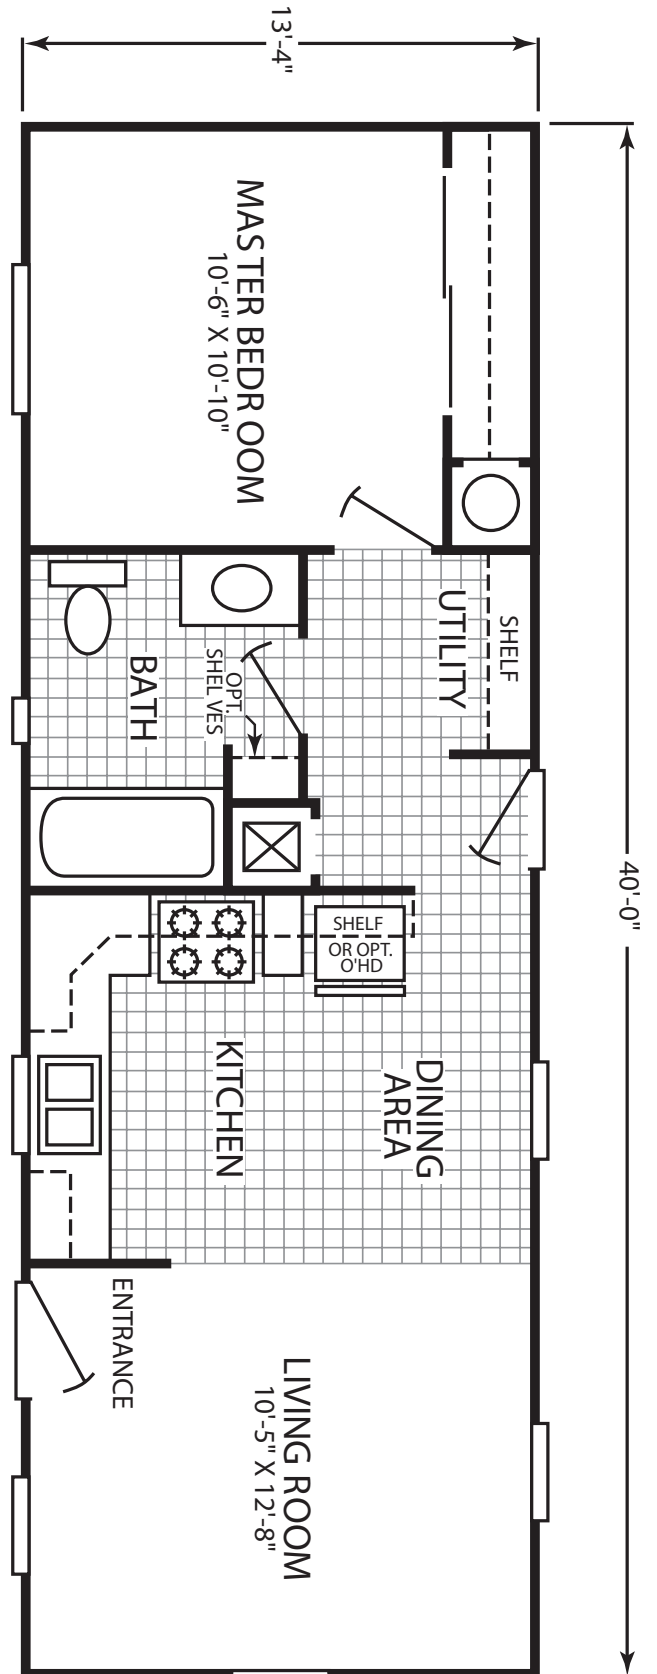

# Medford

Weston Xtreme Series

1 Bedroom, 1 Bath  
Approx. 533 SQ. FT.

Last Updated: 9-22-10

**Factory Expo**  
"Factory Direct Value"  
HOME CENTERS  
2555 Progress Way • Woodburn, OR 97071

For Detailed Directions See Map On Our Website