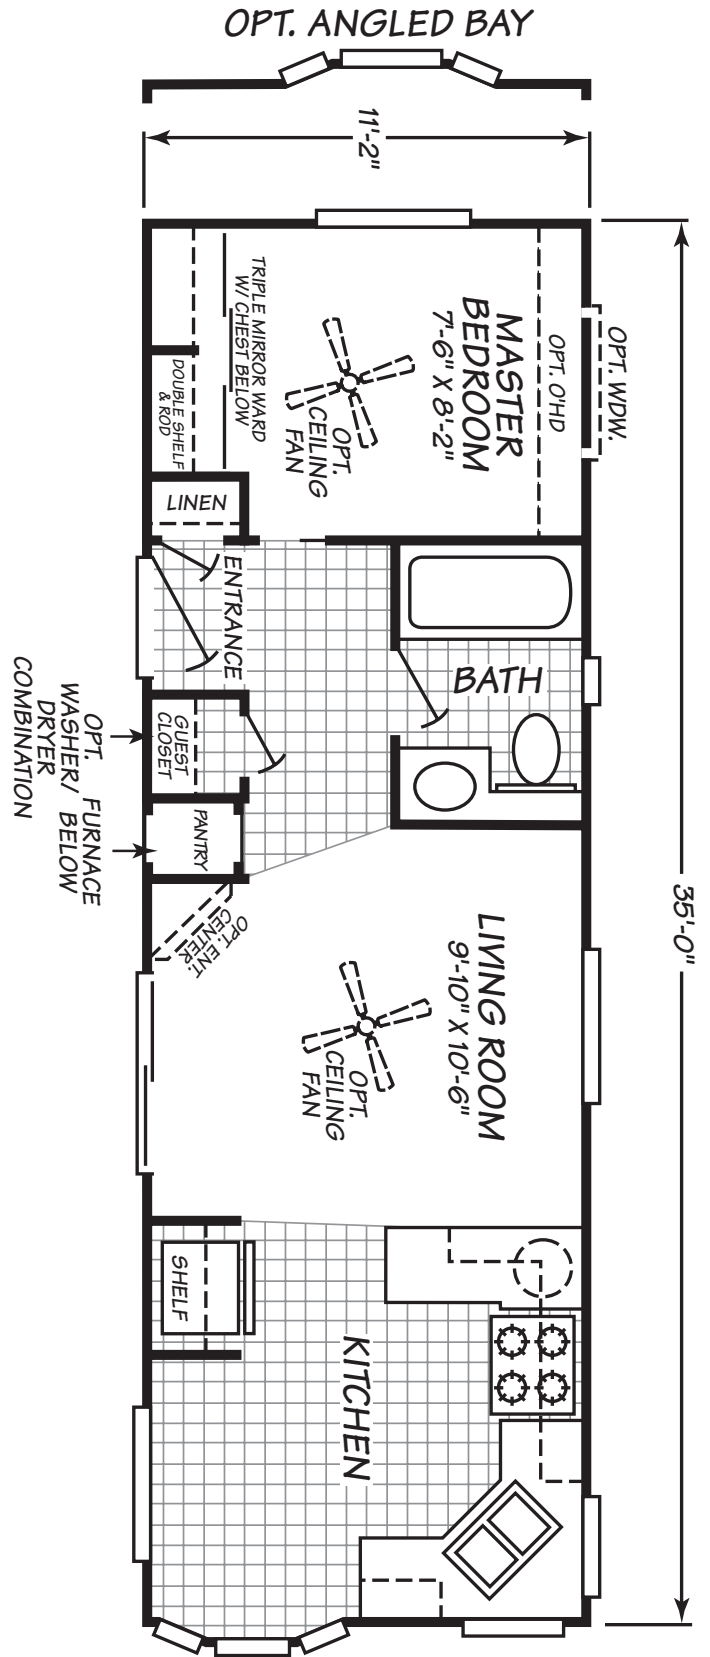

Mayville

Brittany Park Series

1 Bedroom, 1 Bath
Approx. 390 SQ. FT.

Last Updated: 1-6-11

Factory Expo
"Factory Direct Value"
HOME CENTERS
2555 Progress Way • Woodburn, OR 97071

For Detailed Directions See Map On Our Website