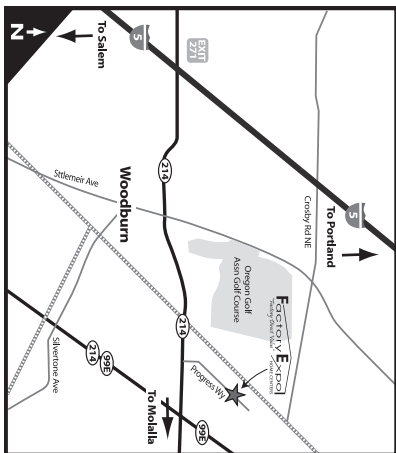

Mayville

Brittany Park Series

1 Bedroom, 1 Bath
Approx. 390 SQ. FT.

Last Updated: 1-6-11

Factory Expo
"Factory Direct Value"
HOME CENTERS
2555 Progress Way • Woodburn, OR 97071

For Detailed Directions See Map On Our Website