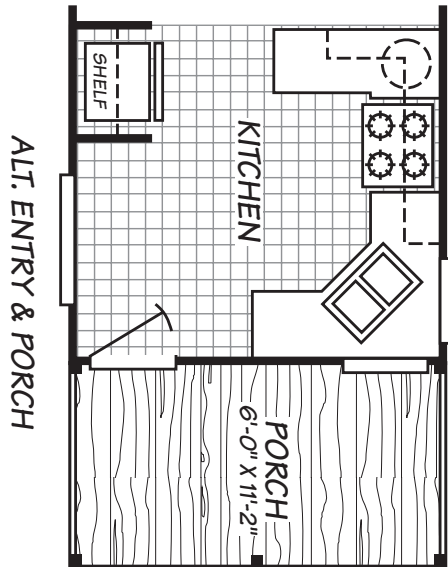

Mayville

Brittany Park Series

1 Bedroom, 1 Bath
Approx. 390 SQ. FT.

Last Updated: 1-6-11

Factory Expo
"Factory Direct Value"
HOME CENTERS
2555 Progress Way • Woodburn, OR 97071

For Detailed Directions See Map On Our Website