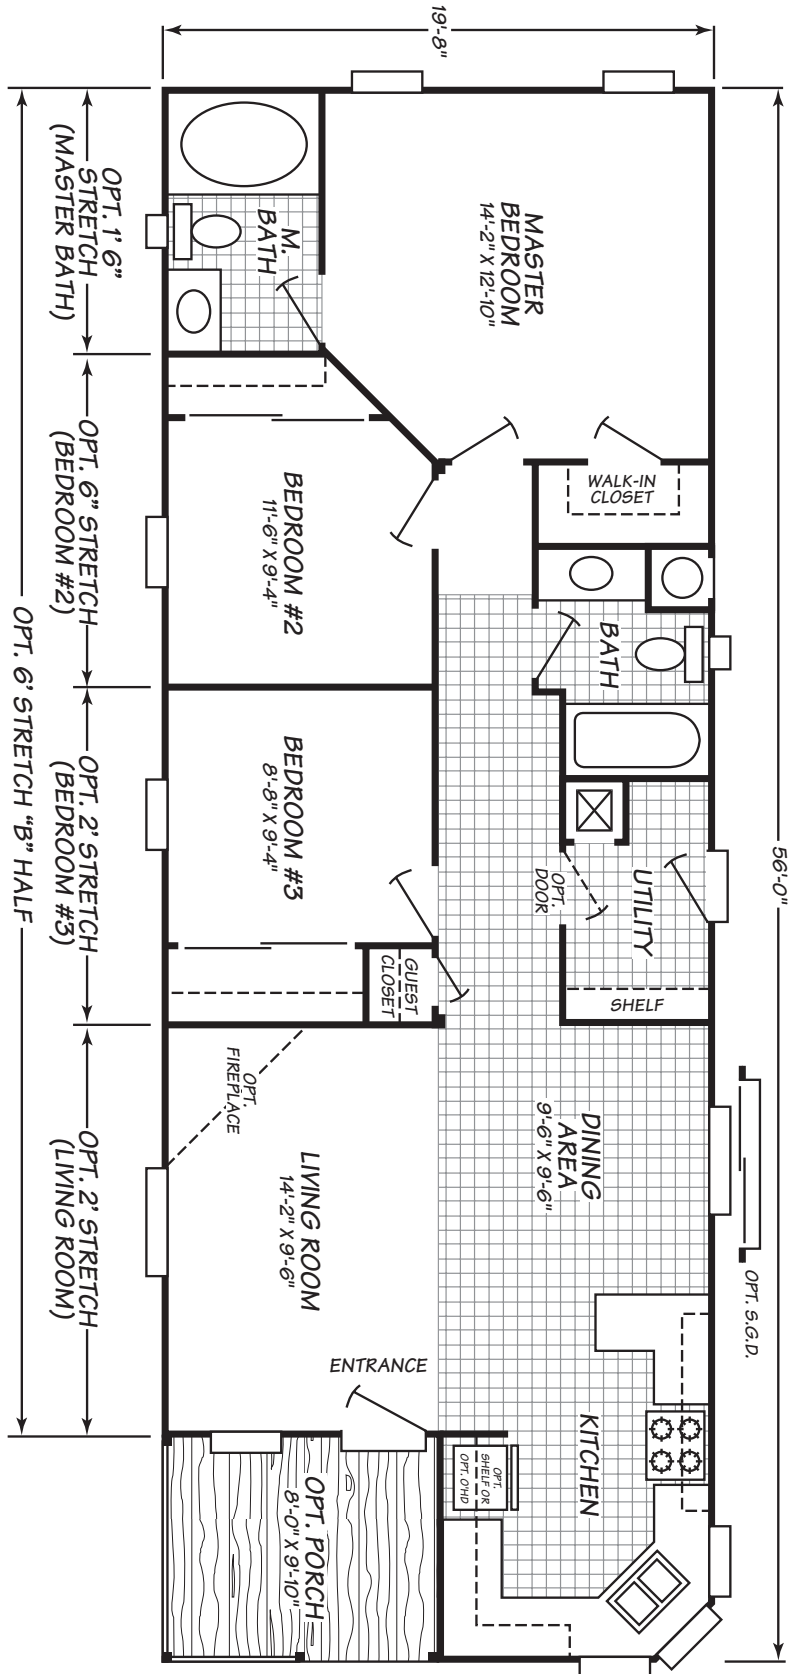

Longview

Weston Xtreme Series

3 Bedroom, 2 Bath
Approx. 1,018 SQ. FT.

Last Updated: 11-12-09

Factory Expo
"Factory Direct Value"
HOME CENTERS

2555 Progress Way • Woodburn, OR 97071

For Detailed Directions See Map On Our Website