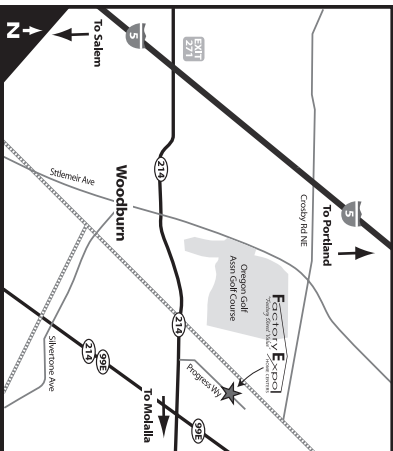

Longview

Weston Xtreme Series

3 Bedroom, 2 Bath
Approx. 1,018 SQ. FT.

Last Updated: 11-12-09

Factory Expo
"Factory Direct Value"
HOME CENTERS

2555 Progress Way • Woodburn, OR 97071

For Detailed Directions See Map On Our Website