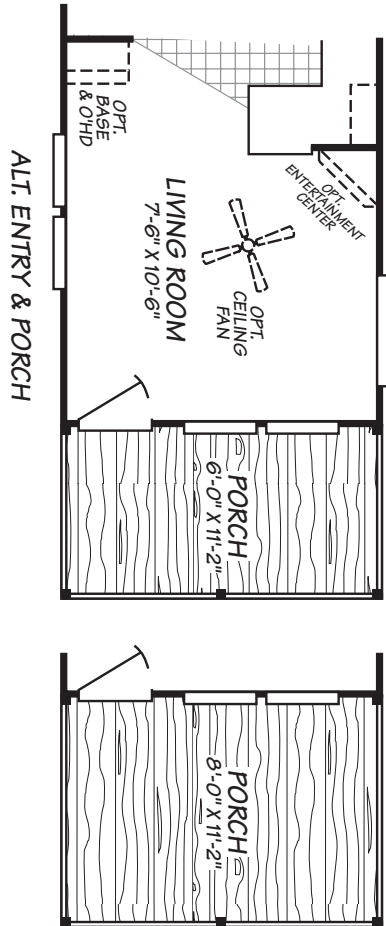

# Lewiston

Brittany Park Series

1 Bedroom, 1 Bath  
Approx. 385 SQ. FT.

Last Updated: 1-6-11

**Factory Expo**  
"Factory Direct Value"  
HOME CENTERS  
2555 Progress Way • Woodburn, OR 97071

For Detailed Directions See Map On Our Website  
**1-800-379-2614**