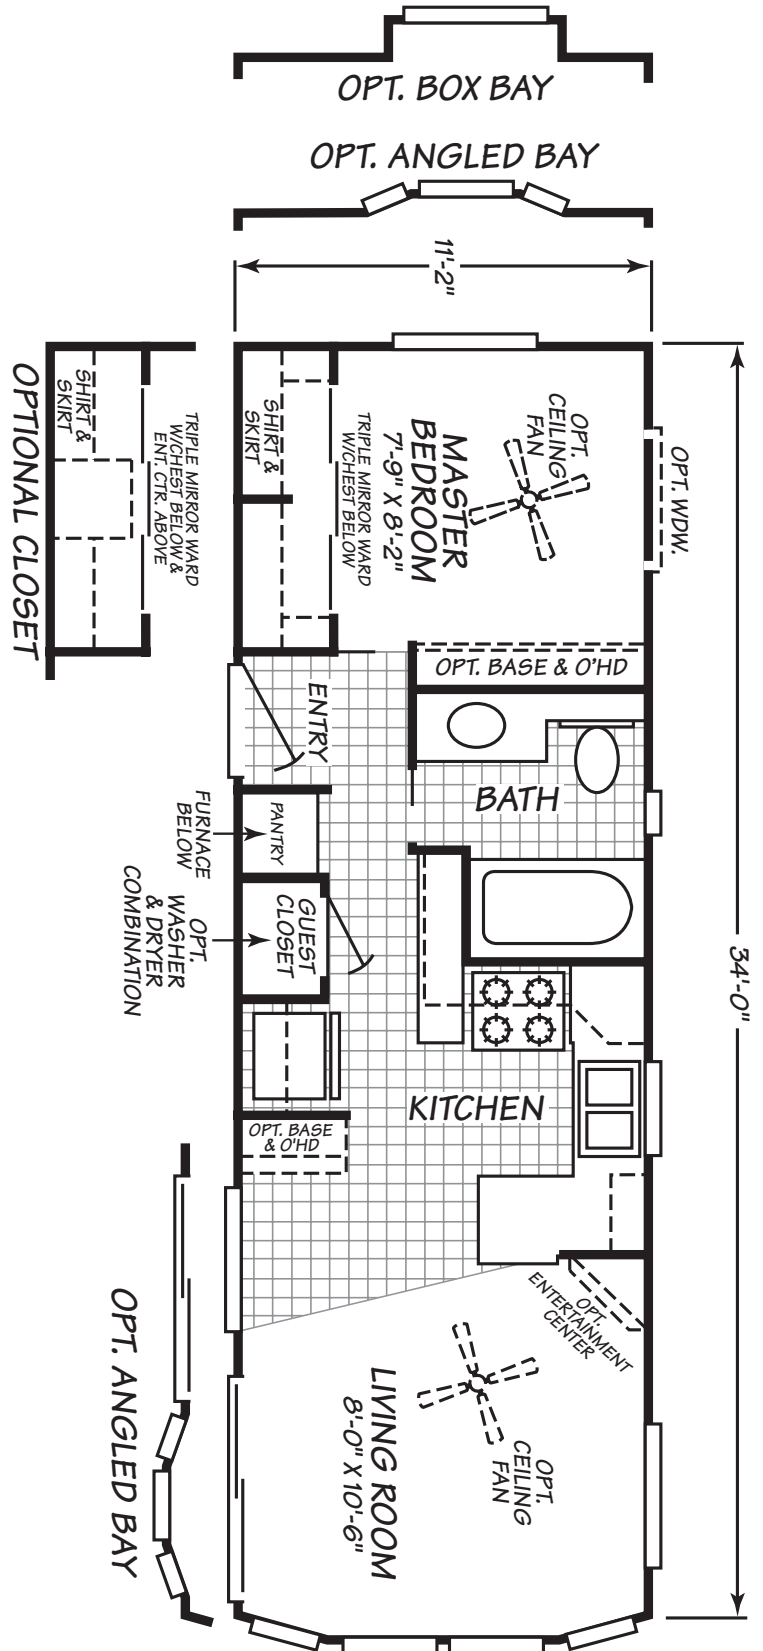

# Lewiston

Brittany Park Series

1 Bedroom, 1 Bath  
Approx. 385 SQ. FT.

Last Updated: 1-6-11

**Factory Expo**  
"Factory Direct Value"  
HOME CENTERS  
2555 Progress Way • Woodburn, OR 97071

For Detailed Directions See Map On Our Website  
**1-800-379-2614**