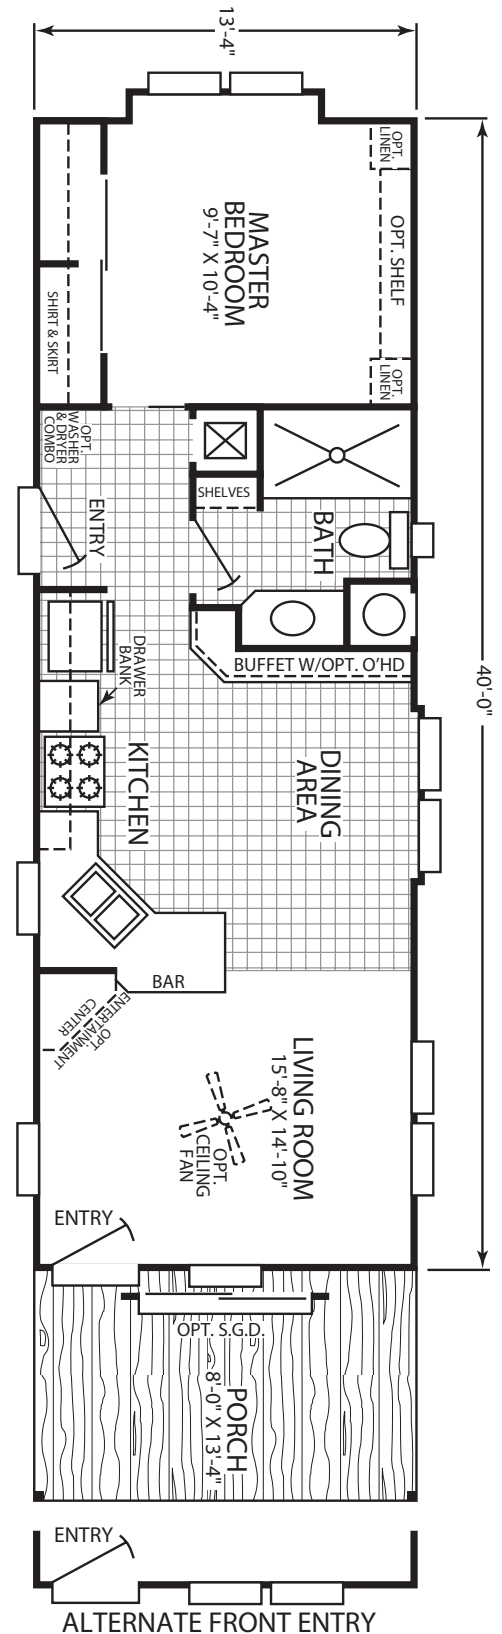

Lakeview

Timberwood Series - Park Model Alternative

1 Bedroom, 1 Bath
Approx. 543 SQ. FT.

Last Updated: 11-12-2009

Factory Expo
"Factory Direct Value"
HOME CENTERS
2555 Progress Way • Woodburn, OR 97071

For Detailed Directions See Map On Our Website
1-800-889-8548