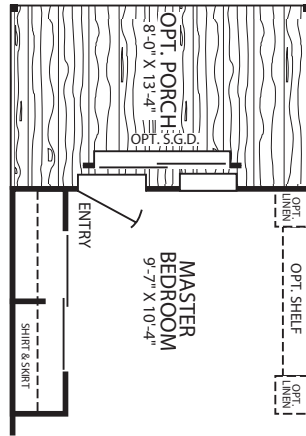

Lakeview

Timberwood Series - Park Model Alternative

1 Bedroom, 1 Bath
Approx. 543 SQ. FT.

Last Updated: 11-12-2009

Factory Expo
"Factory Direct Value"
HOME CENTERS
2555 Progress Way • Woodburn, OR 97071

For Detailed Directions See Map On Our Website
1-800-889-8548