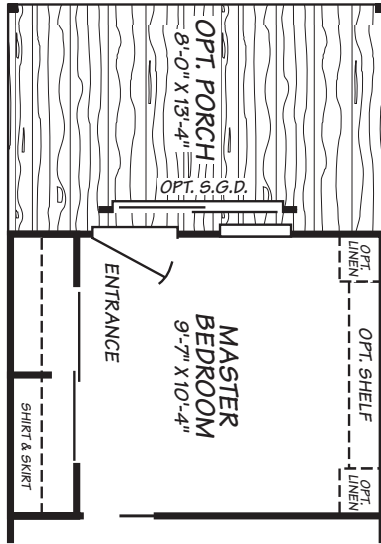

Lakeview

Timberwood Series - Park Model Alternative

1 Bedroom, 1 Bath
Approx. 566 Sq. Ft.

Last Updated: 10-20-2011

Factory Expo
 "Factory Direct Value"
 HOME CENTERS
 2555 Progress Way • Woodburn, OR 97071