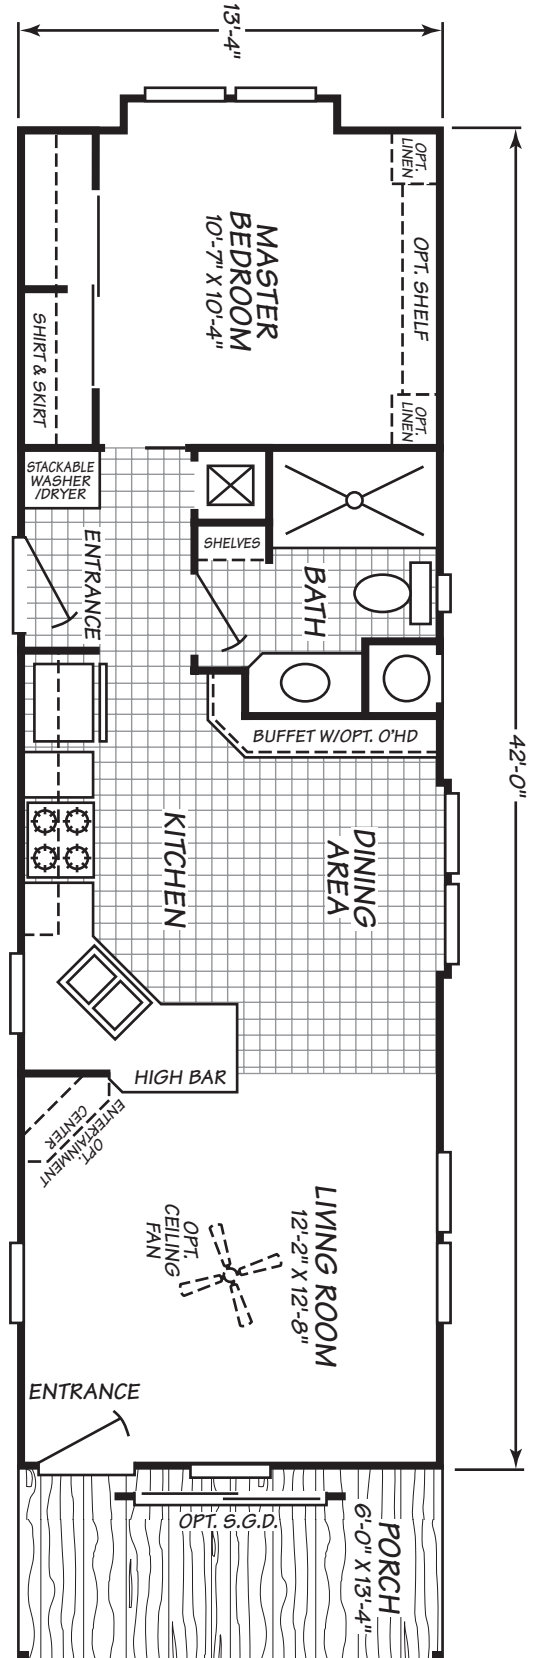

Lakeview

Timberwood Series - Park Model Alternative

1 Bedroom, 1 Bath
Approx. 566 Sq. Ft.

Last Updated: 10-20-2011

Factory Expo
 "Factory Direct Value"
 HOME CENTERS
 2555 Progress Way • Woodburn, OR 97071