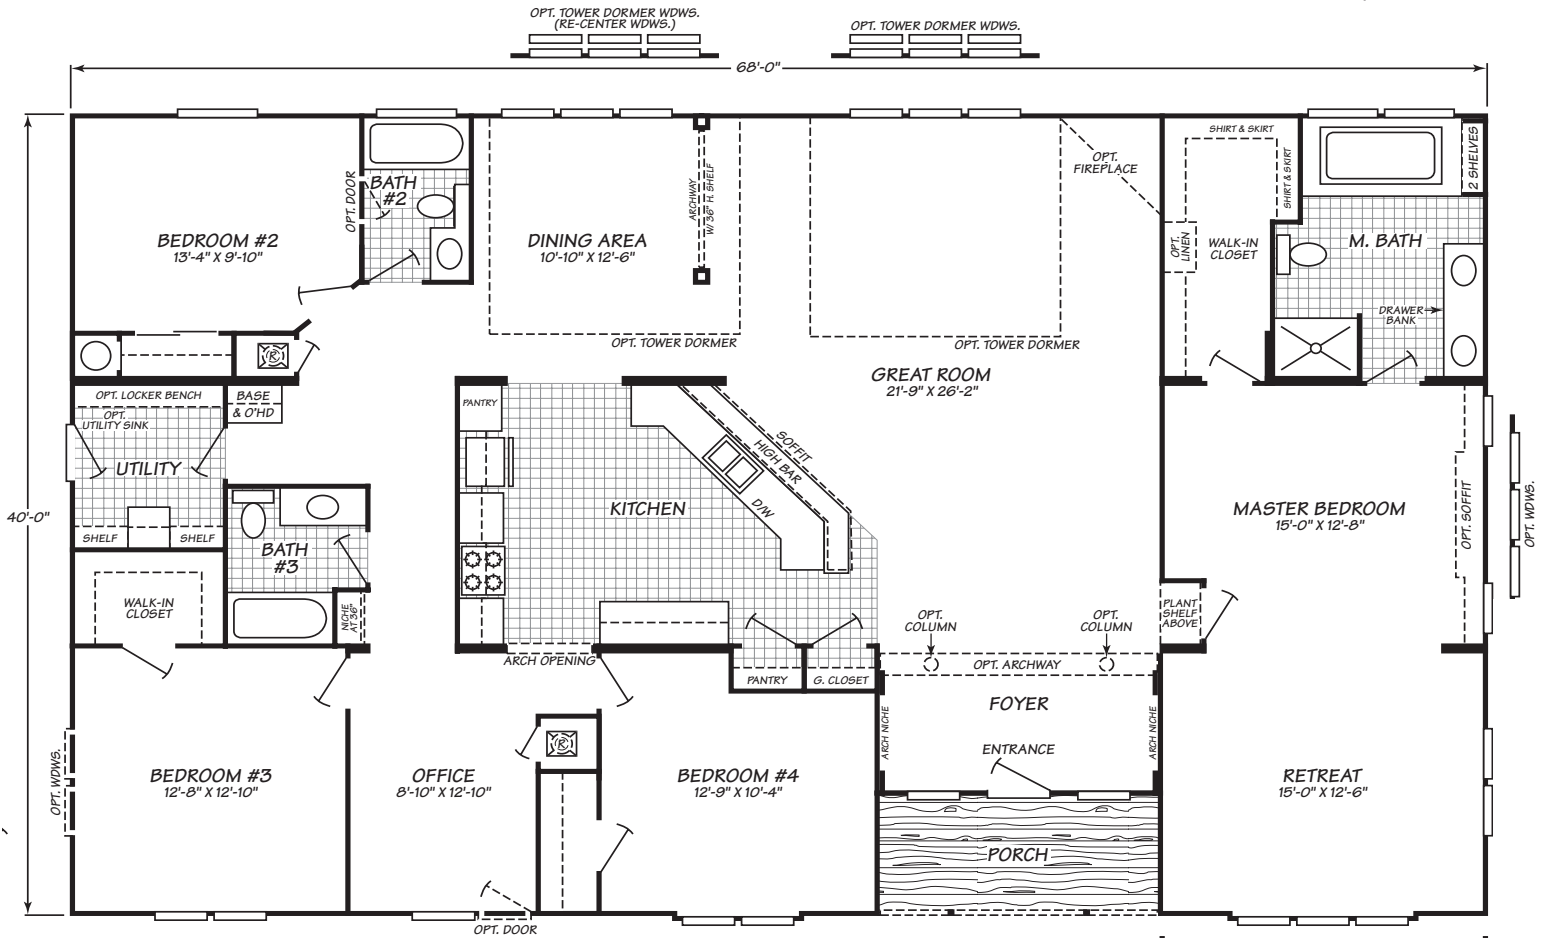

Klickitat

Barrington Elite Series

4 Bedroom, 3 Bath
Approx. 2,639 SQ. FT.

Last Updated: 1-6-11

OPTIONAL COMPUTER CENTER

Factory Expo

"Factory Direct Value" HOME CENTERS

2555 Progress Way • Woodburn, OR 97071