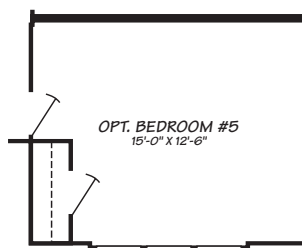

Klickitat

Barrington Elite Series

4 Bedroom, 3 Bath
Approx. 2,639 SQ. FT.

Last Updated: 1-6-11

OPTIONAL COMPUTER CENTER

Factory Expo

"Factory Direct Value" HOME CENTERS

2555 Progress Way • Woodburn, OR 97071