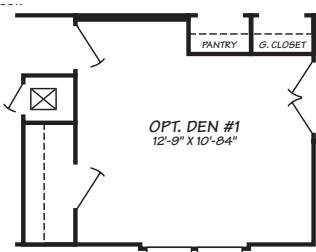

Klickitat

Barrington Elite Series

4 Bedroom, 3 Bath
Approx. 2,639 SQ. FT.

Last Updated: 1-6-11

OPTIONAL COMPUTER CENTER

Factory Expo

"Factory Direct Value" HOME CENTERS

2555 Progress Way • Woodburn, OR 97071