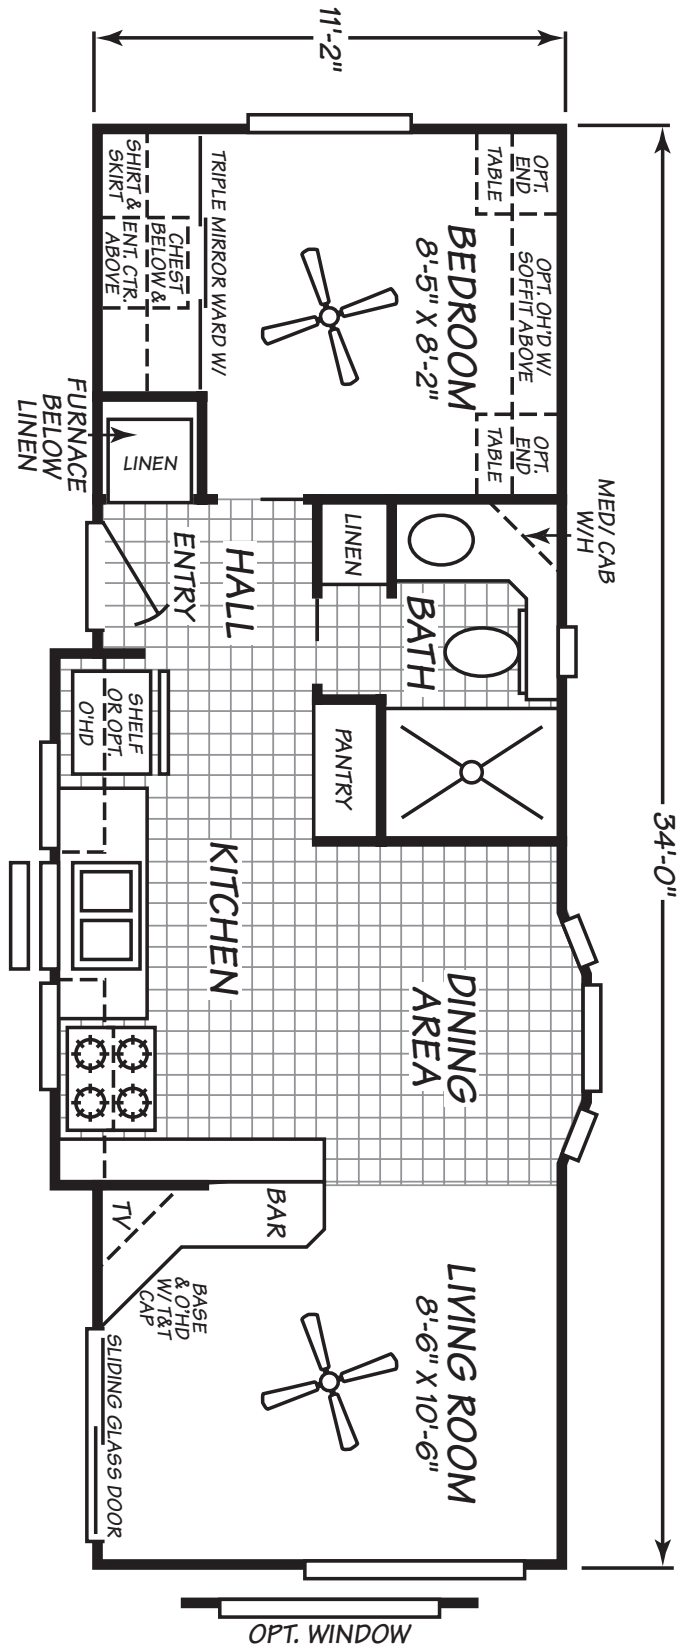

Ironside

Dream Park Series

1 Bedroom, 1 Bath
Approx. 399 SQ. FT.

Last Updated: 1-6-11

Factory Expo
"Factory Direct Value"
HOME CENTERS
2555 Progress Way • Woodburn, OR 97071

For Detailed Directions See Map On Our Website