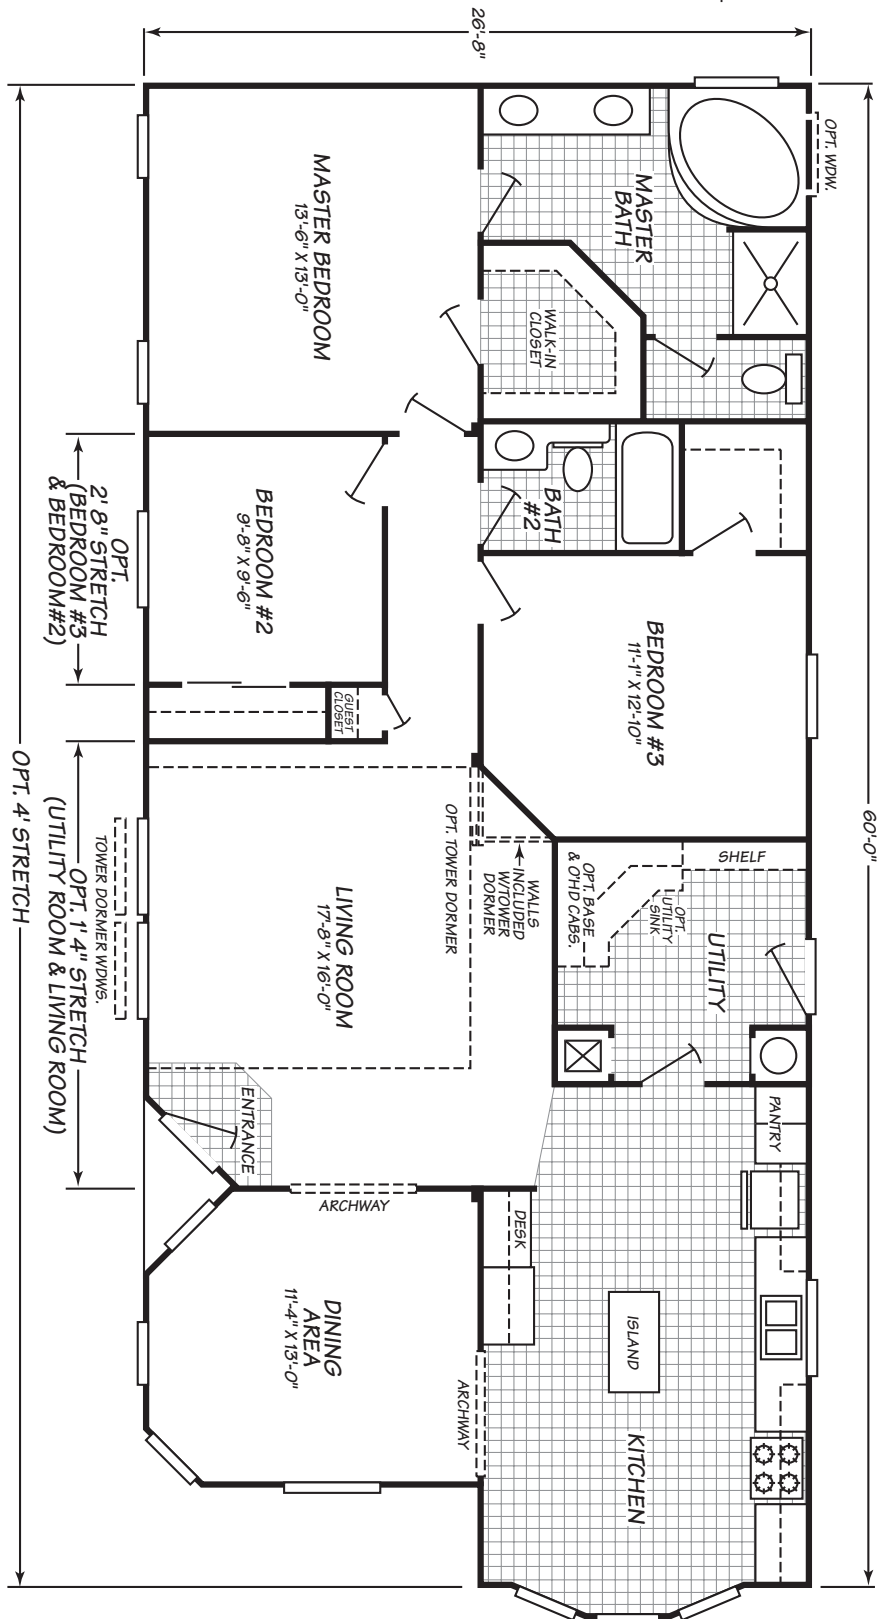

Holbrook

Tradition Series

3 Bedroom, 2 Bath
Approx. 1,552 SQ. FT.

Last Updated: 7-8-10

Factory Expo
"Factory Direct Value"
HOME CENTERS
2555 Progress Way • Woodburn, OR 97071

For Detailed Directions See Map On Our Website
1-800-889-8548