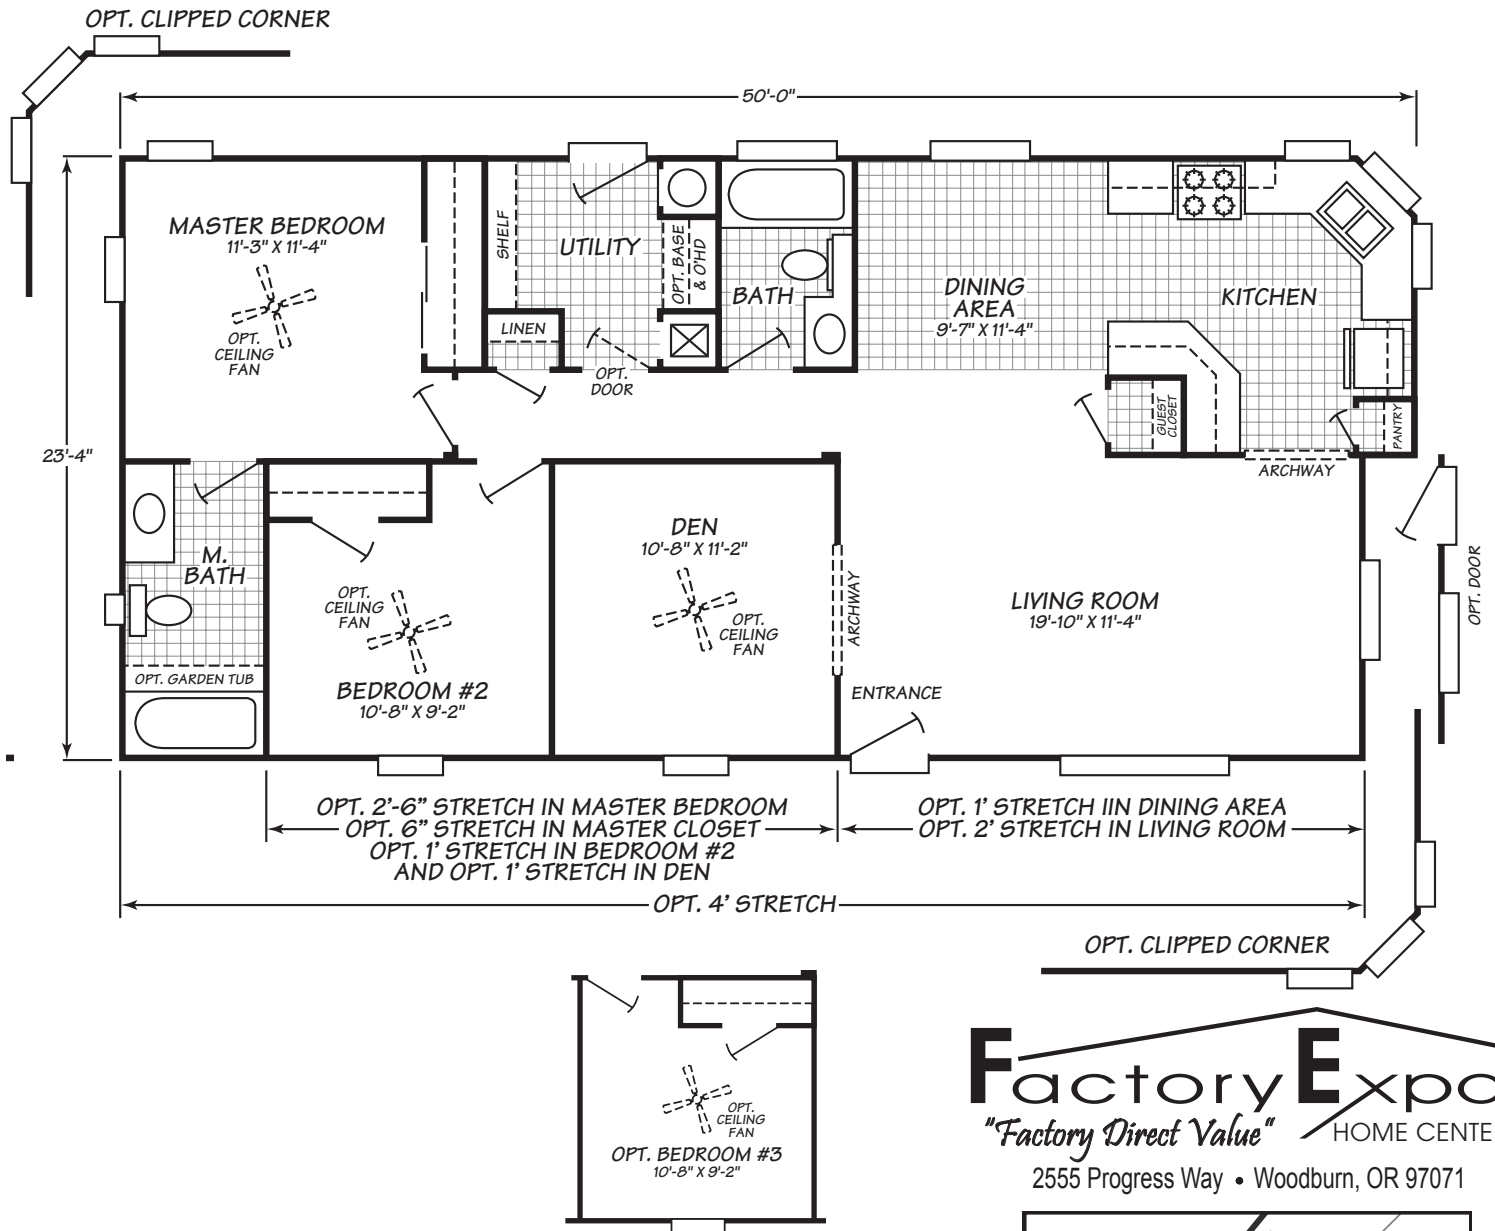

Harrisburg

Weston Xtreme Series

FLEETWOOD HOMES

2 Bedroom, 2 Bath
Approx. 1,134 SQ. FT.

Last Updated: 11-12-09

Factory Expo
"Factory Direct Value" HOME CENTERS

2555 Progress Way • Woodburn, OR 97071

For Detailed Directions See Map On Our Website