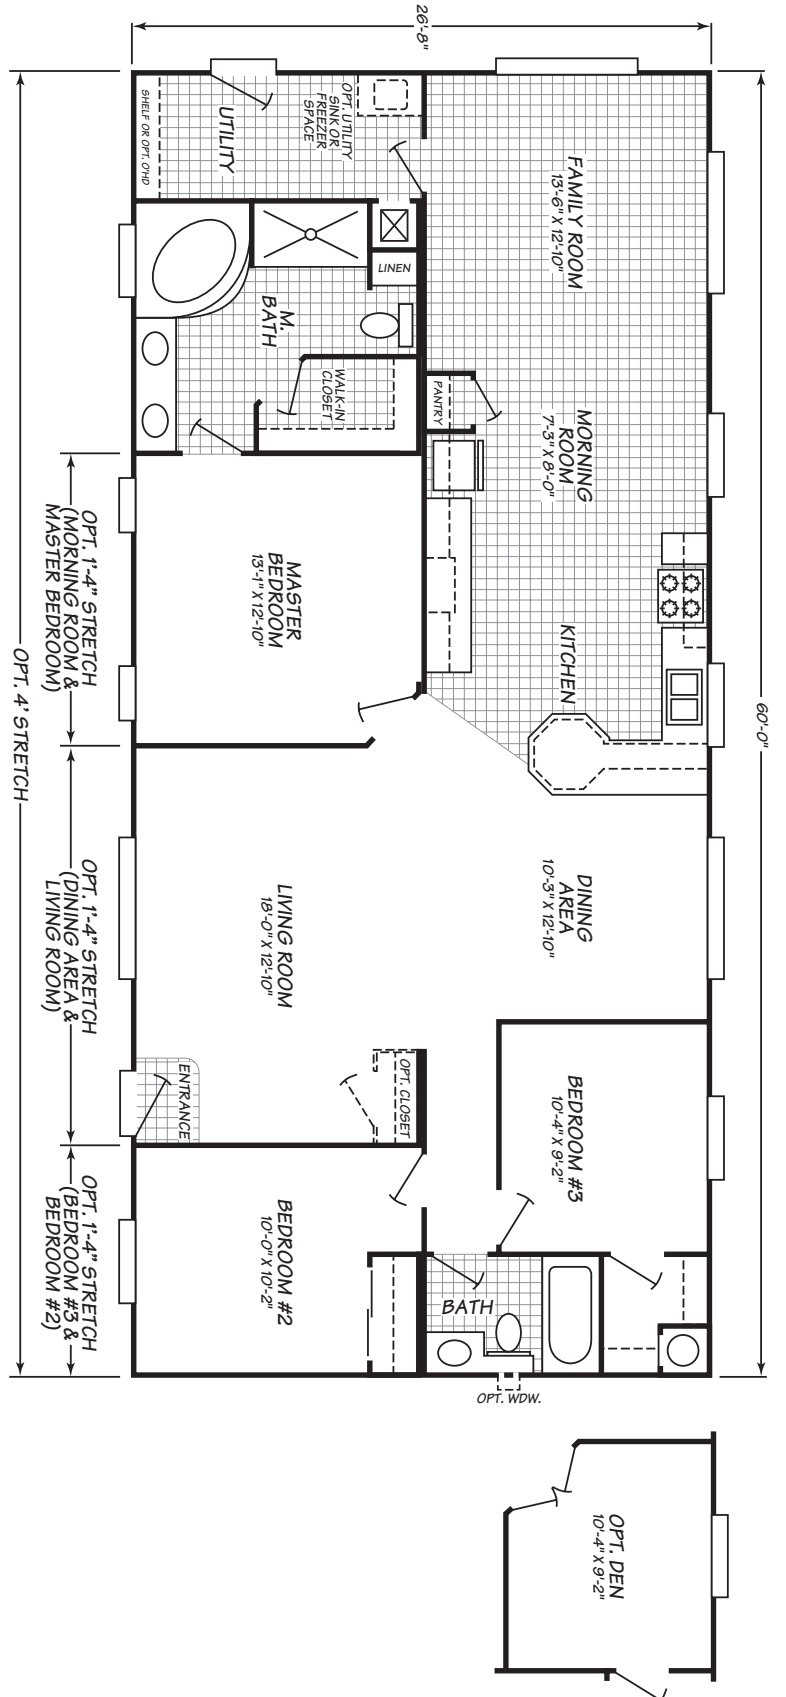

# Fairview

Harbor Springs Series

**3 Bedroom, 2 Bath**  
**Approx. 1,599 SQ. FT.**

**Factory Expo**  
"Factory Direct Value"  
HOME CENTERS  
2555 Progress Way • Woodburn, OR 97071

For Detailed Directions See Map On Our Website  
**1-800-889-8548**