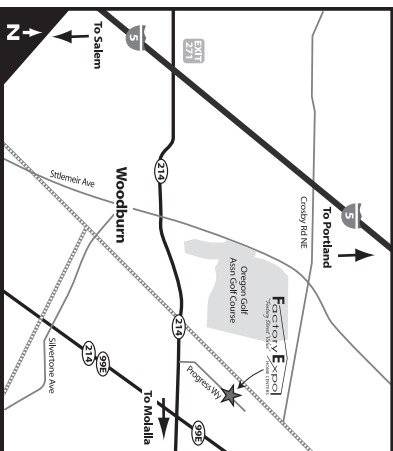

# Fairview

Harbor Springs Series

**3 Bedroom, 2 Bath**  
**Approx. 1,599 SQ. FT.**

**Factory Expo**  
"Factory Direct Value"  
HOME CENTERS  
2555 Progress Way • Woodburn, OR 97071

For Detailed Directions See Map On Our Website  
**1-800-889-8548**