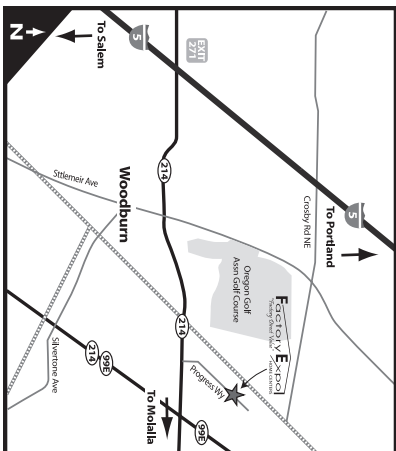

Eagle Crest

Dream Park Series

1 Bedroom, 1 Bath
Approx. 399 SQ. FT.

Last Updated: 1-6-11

Factory Expo
"Factory Direct Value"
HOME CENTERS
2555 Progress Way • Woodburn, OR 97071

For Detailed Directions See Map On Our Website