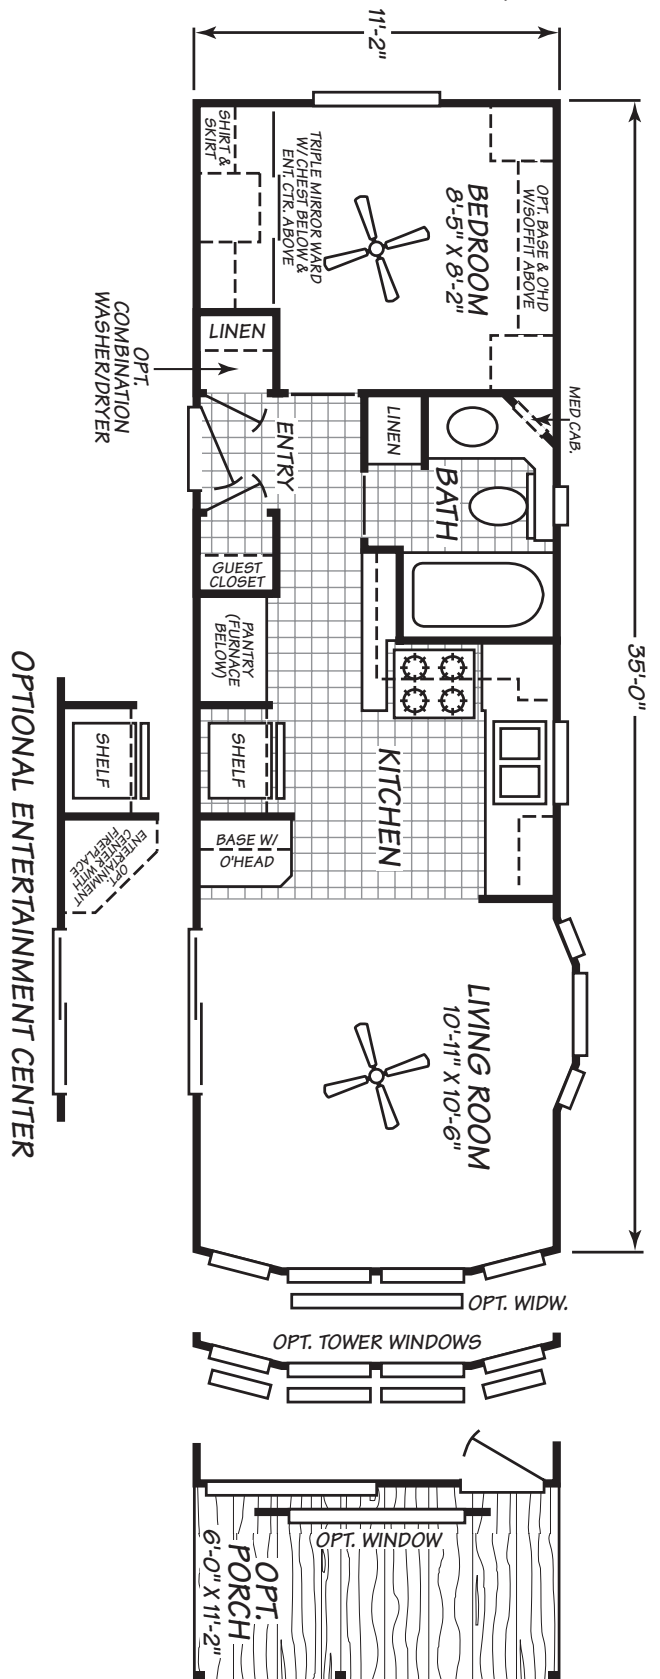

Eagle Crest

Dream Park Series

1 Bedroom, 1 Bath
Approx. 399 SQ. FT.

Last Updated: 1-6-11

Factory Expo
"Factory Direct Value"
HOME CENTERS
2555 Progress Way • Woodburn, OR 97071

For Detailed Directions See Map On Our Website