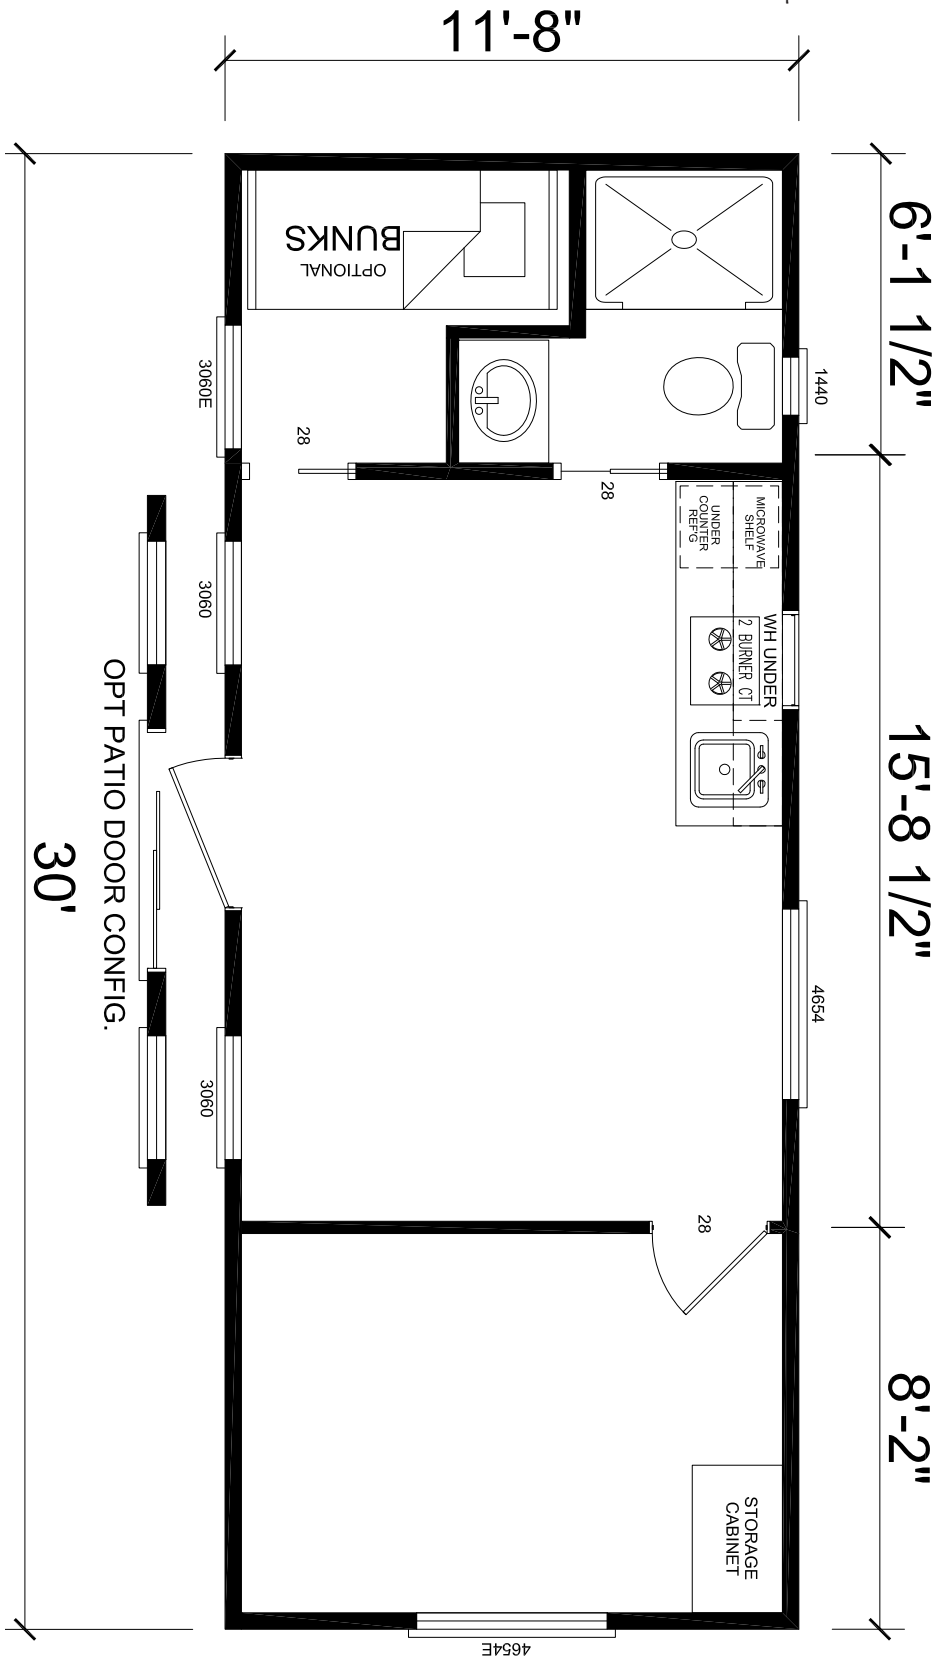

# EVPM2

Extreme Value Park Model, Limited Time Offer

One Bedroom with  
Separate Bonus Room  
(bunks optional)  
Approx. 358 Sq. Ft.

Last Updated: 7-6-10

**Factory Expo**  
"Factory Direct Value"  
PARK MODELS