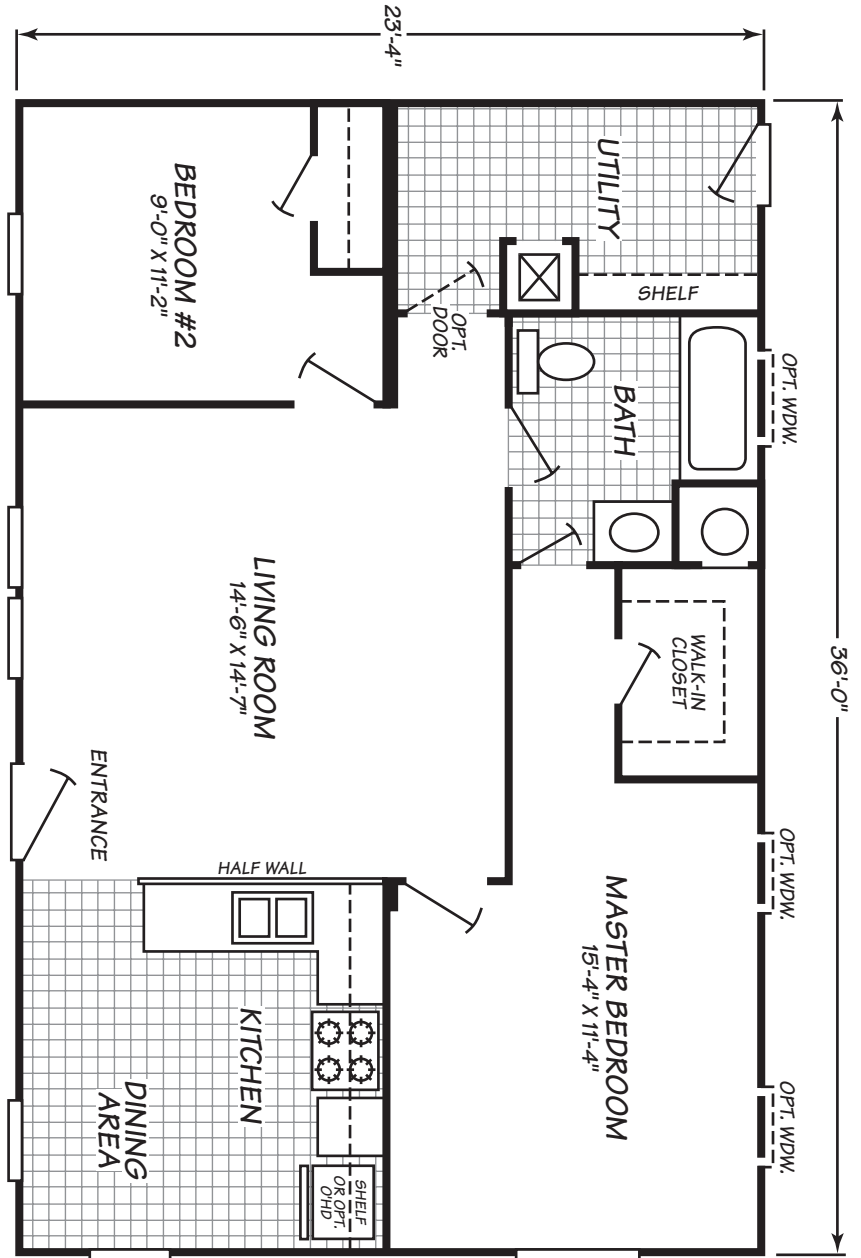

EV2

Weston Xtreme Series

FLEETWOOD HOMES

2 Bedroom, 1 Bath
Approx. 839 SQ. FT.

Last Updated: 12-15-10

Factory Expo
"Factory Direct Value"
HOME CENTERS
2555 Progress Way • Woodburn, OR 97071

For Detailed Directions See Map On Our Website
1-800-889-8548