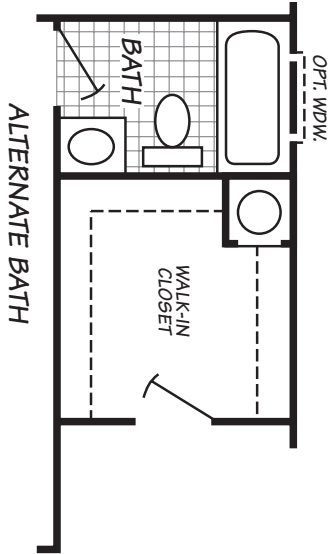

EV2

Weston Xtreme Series

FLEETWOOD HOMES

2 Bedroom, 1 Bath
Approx. 839 SQ. FT.

Last Updated: 12-15-10

Factory Expo
"Factory Direct Value"
HOME CENTERS
2555 Progress Way • Woodburn, OR 97071

For Detailed Directions See Map On Our Website
1-800-889-8548