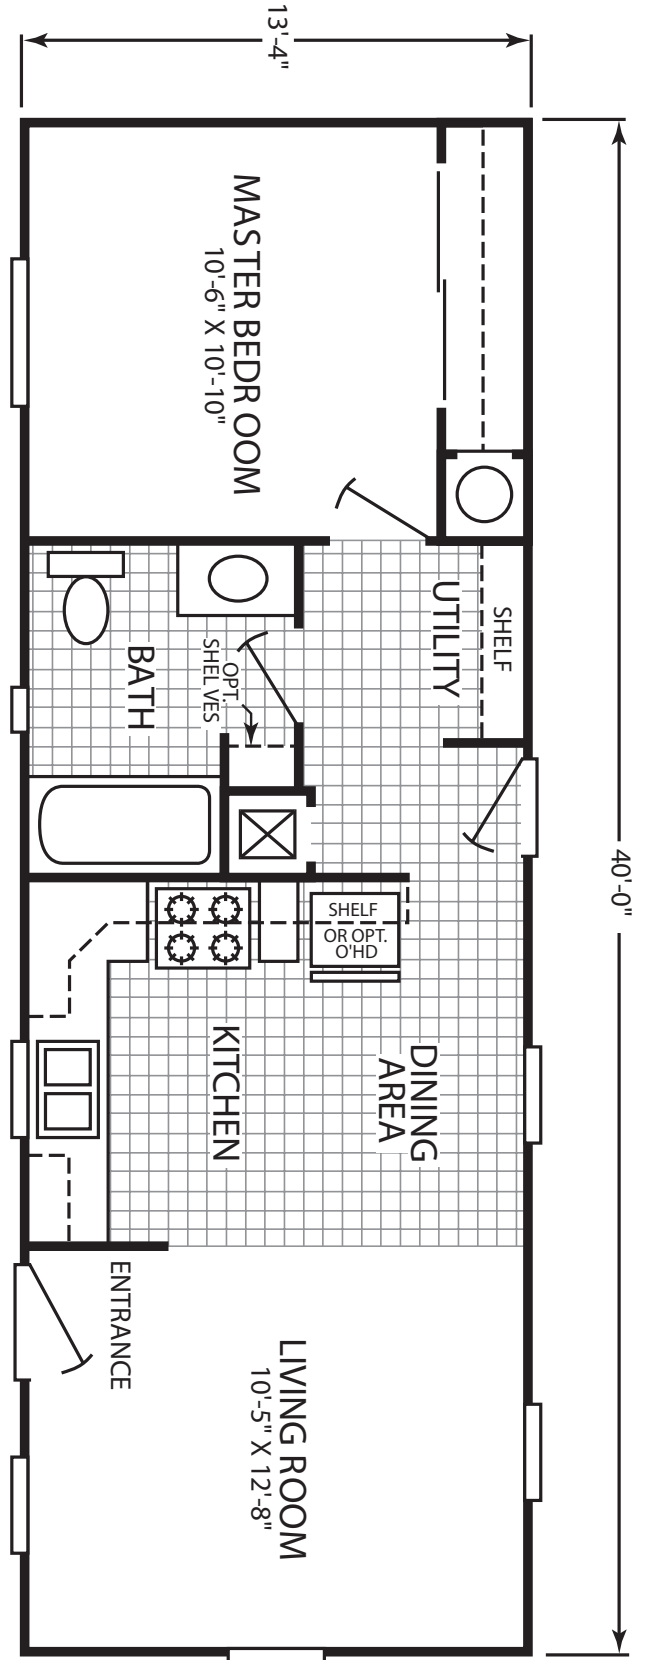

EV1

Weston Xtreme Series

1 Bedroom, 1 Bath
Approx. 533 SQ. FT.

Last Updated: 9-22-10

Factory Expo
"Factory Direct Value"
HOME CENTERS
2555 Progress Way • Woodburn, OR 97071

For Detailed Directions See Map On Our Website
1-800-889-8548