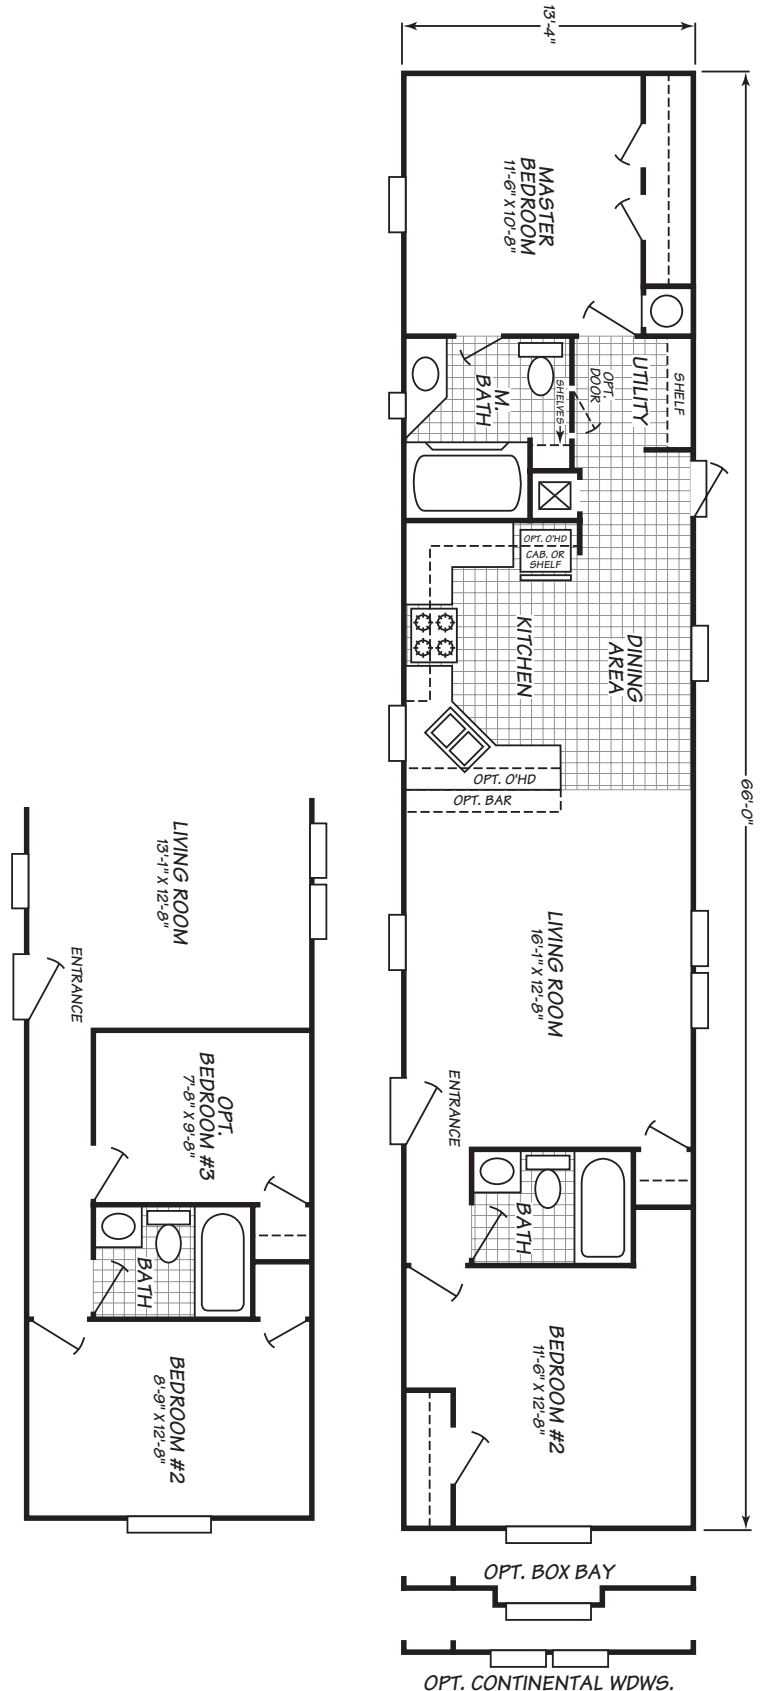

Dundee

Weston Xtreme Series

2 Bedroom, 2 Bath
Approx. 879 SQ. FT.

Last Updated: 11-12-09

Factory Expo
"Factory Direct Value"
HOME CENTERS
2555 Progress Way • Woodburn, OR 97071

For Detailed Directions See Map On Our Website
1-800-889-8548