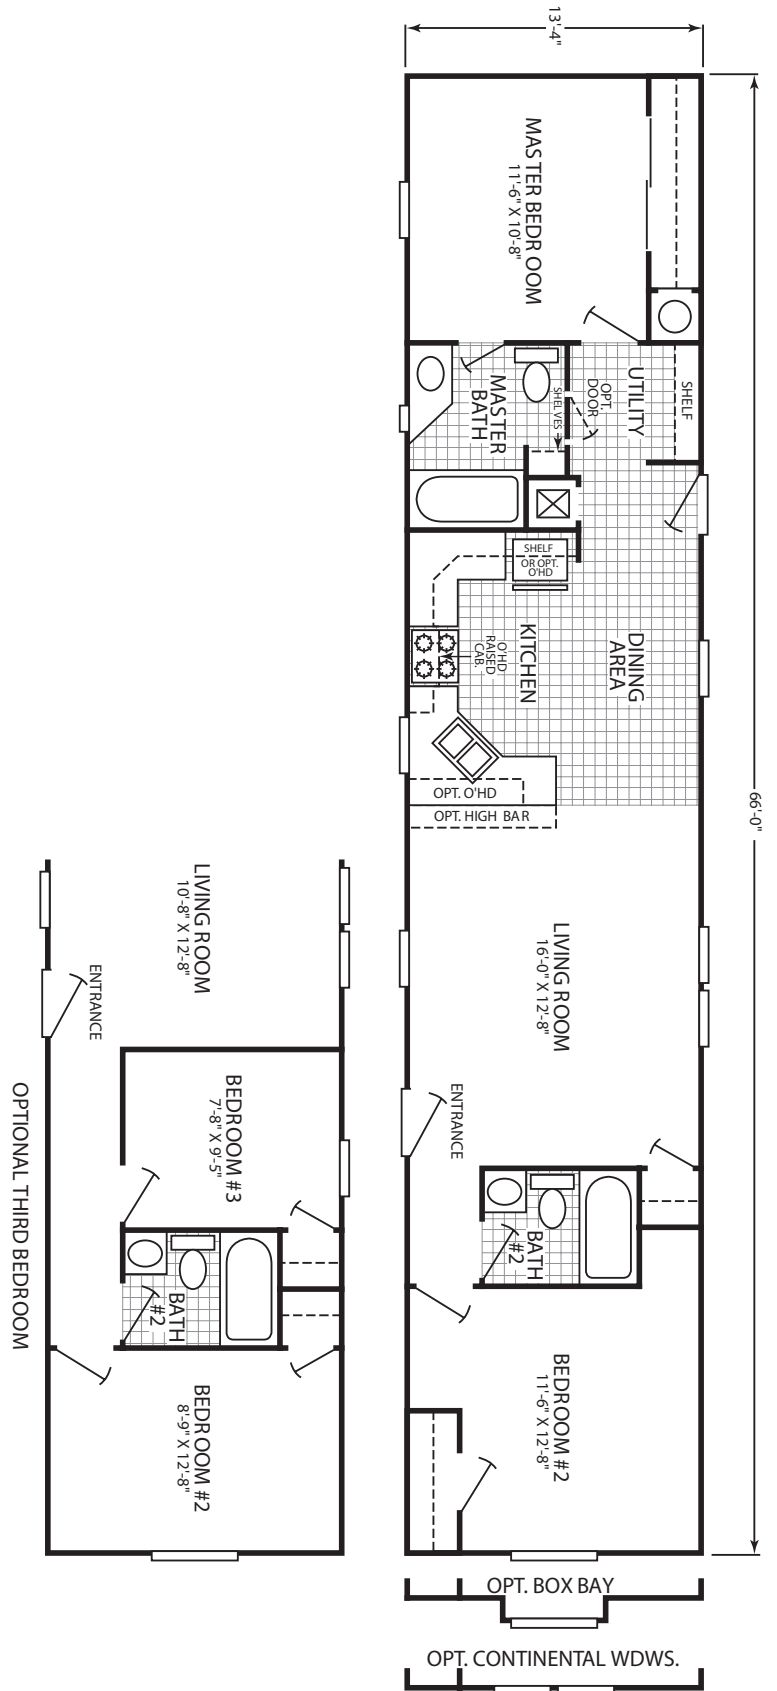

Dundee

Weston Xtreme Series

2 Bedroom, 2 Bath
Approx. 879 SQ. FT.

Last Updated: 10-4-10

Factory Expo
"Factory Direct Value" HOME CENTERS
 2555 Progress Way • Woodburn, OR 97071

For Detailed Directions See Map On Our Website