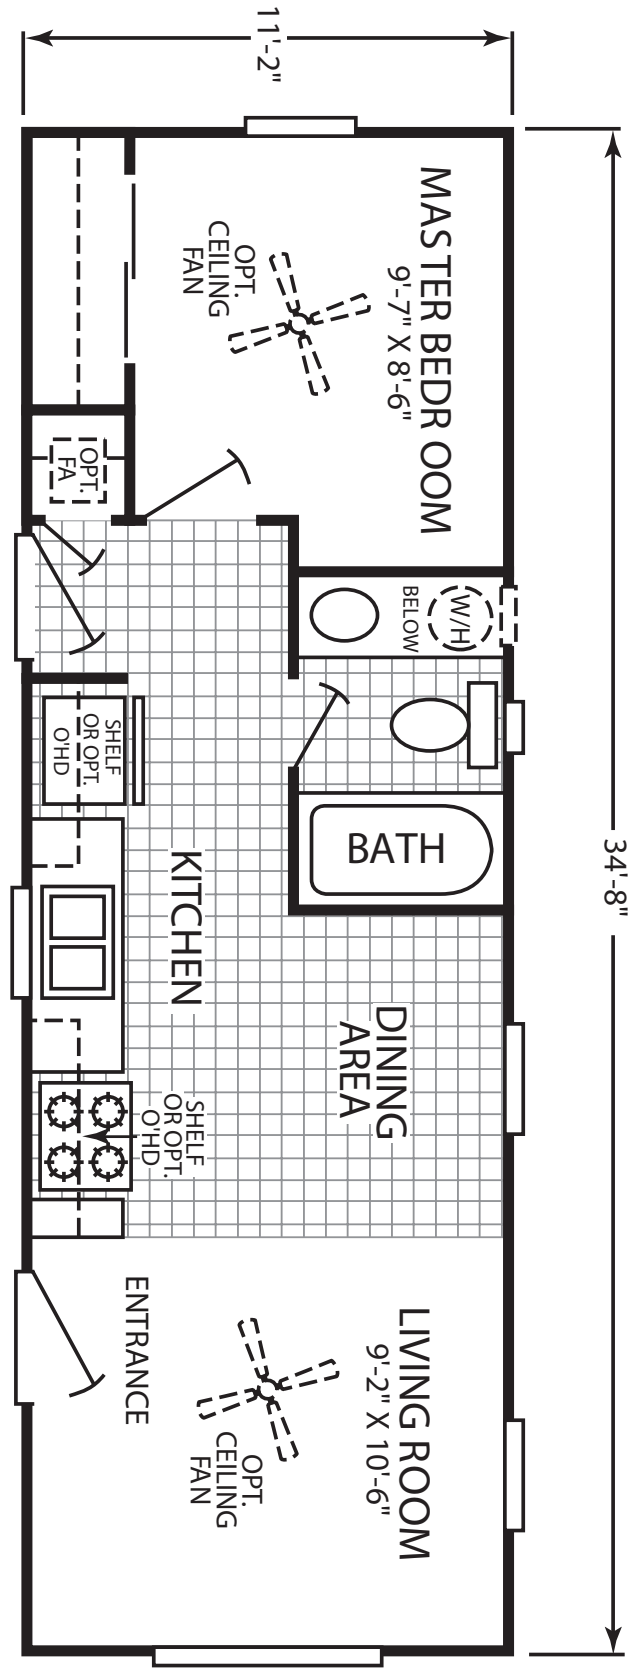

Colton

Brittany Park LIMITED Series

1 Bedroom, 1 Bath
Approx. 387 SQ. FT.

Last Updated: 6-7-10

Factory Expo
 "Factory Direct Value"
 HOME CENTERS
 2555 Progress Way • Woodburn, OR 97071

For Detailed Directions See Map On Our Website