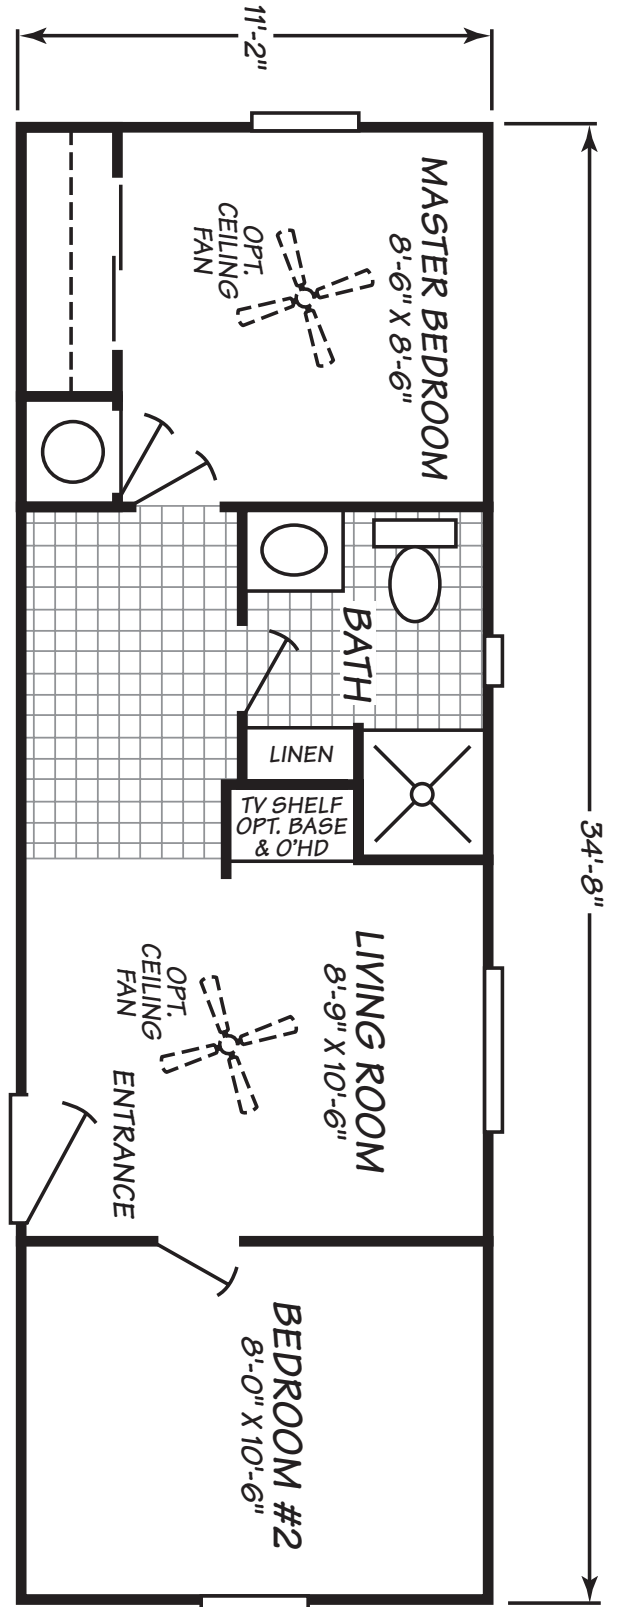

Clearview

Brittany Park LIMITED Series

2 Bedroom, 1 Bath
No Kitchen
Approx. 385 SQ. FT.

Last Updated: 3/25/10

Factory Expo
 "Factory Direct Value"
 HOME CENTERS
 2555 Progress Way • Woodburn, OR 97071

For Detailed Directions See Map On Our Website