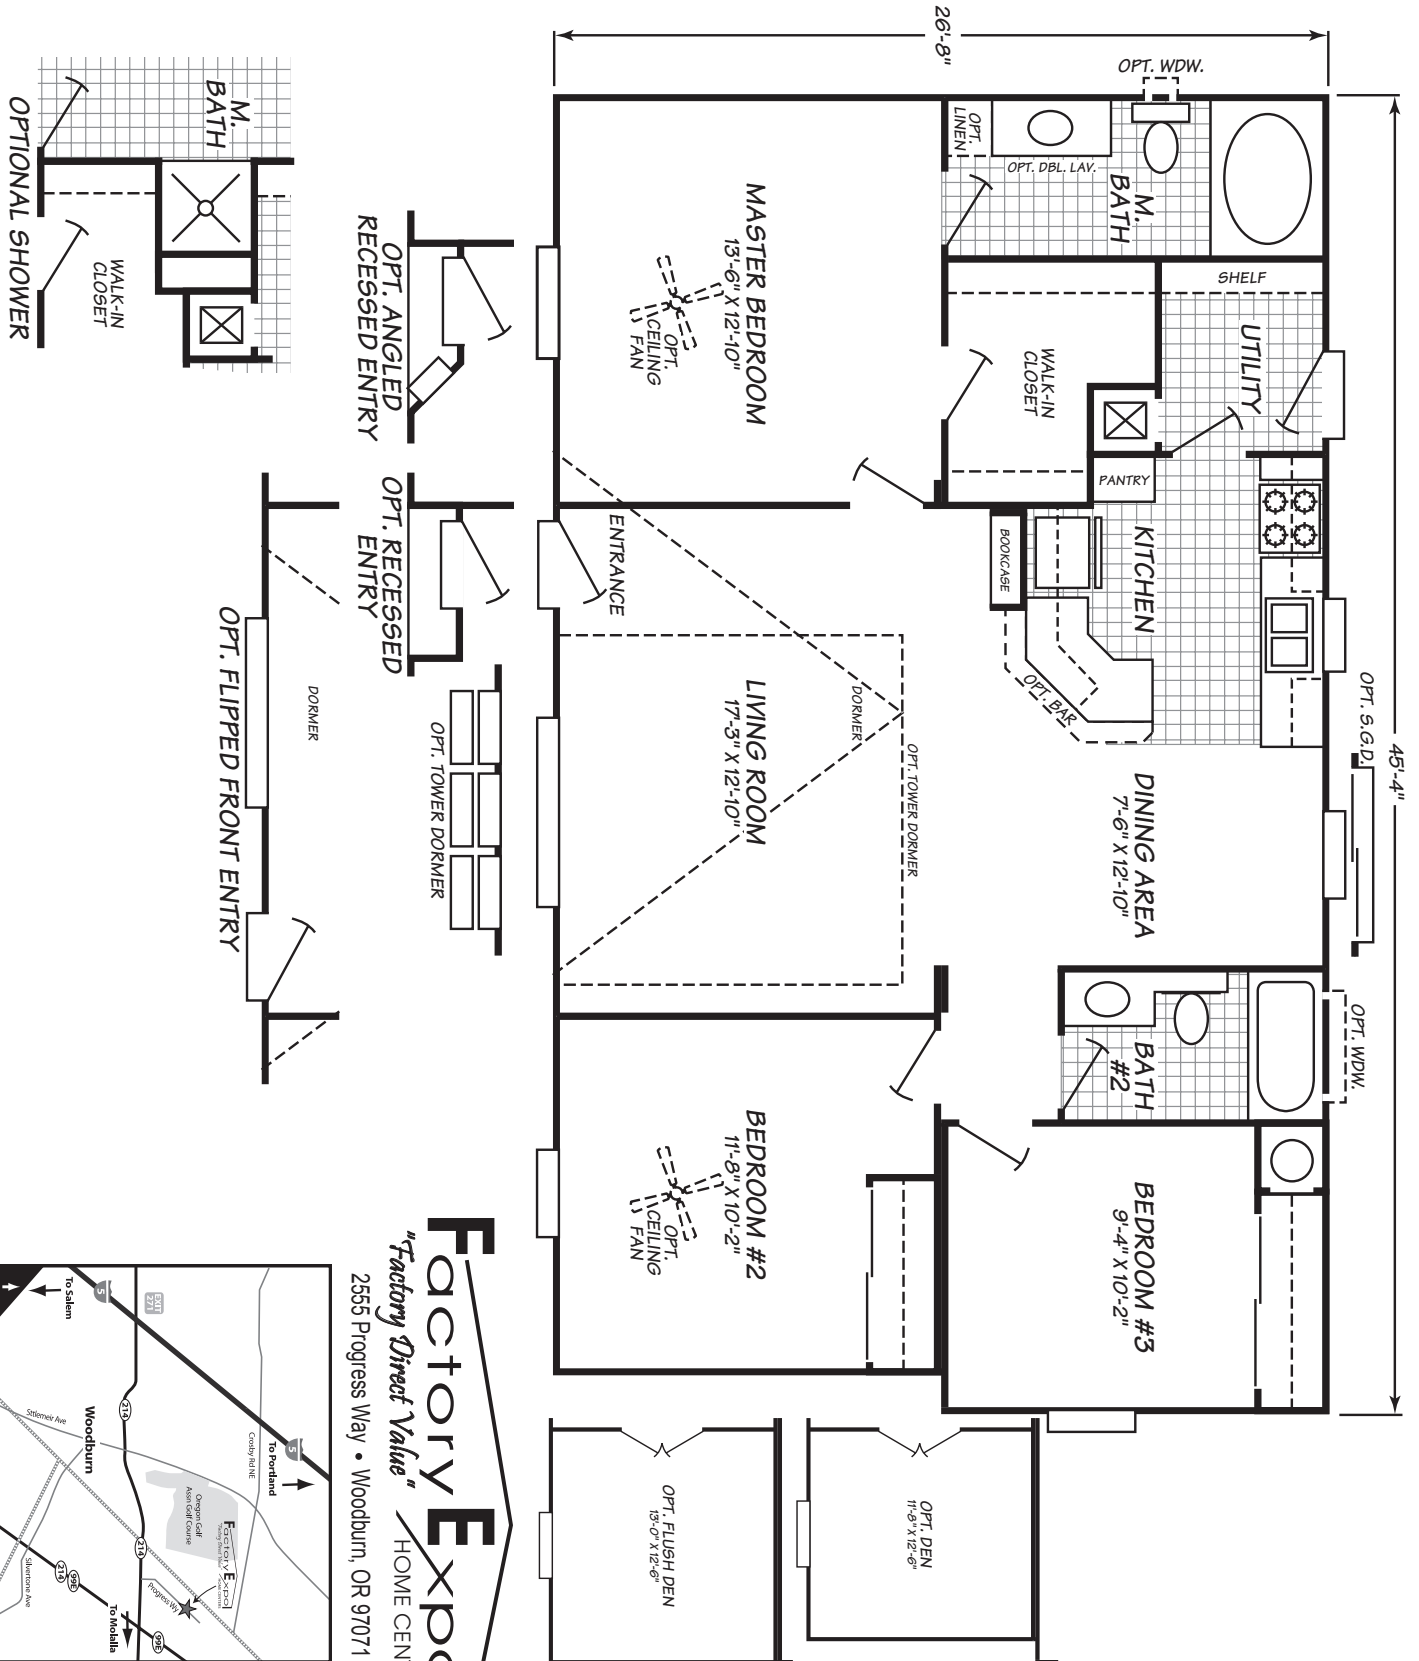

Clackamas

Tradition Series

3 Bedroom, 2 Bath
Approx. 1,191 SQ. FT.

Last Updated: 5-7-09

1-800-889-8548

For Detailed Directions See Map On Our Website

Factory Expo
"Factory Direct Value"
HOME CENTERS
2555 Progress Way • Woodburn, OR 97071