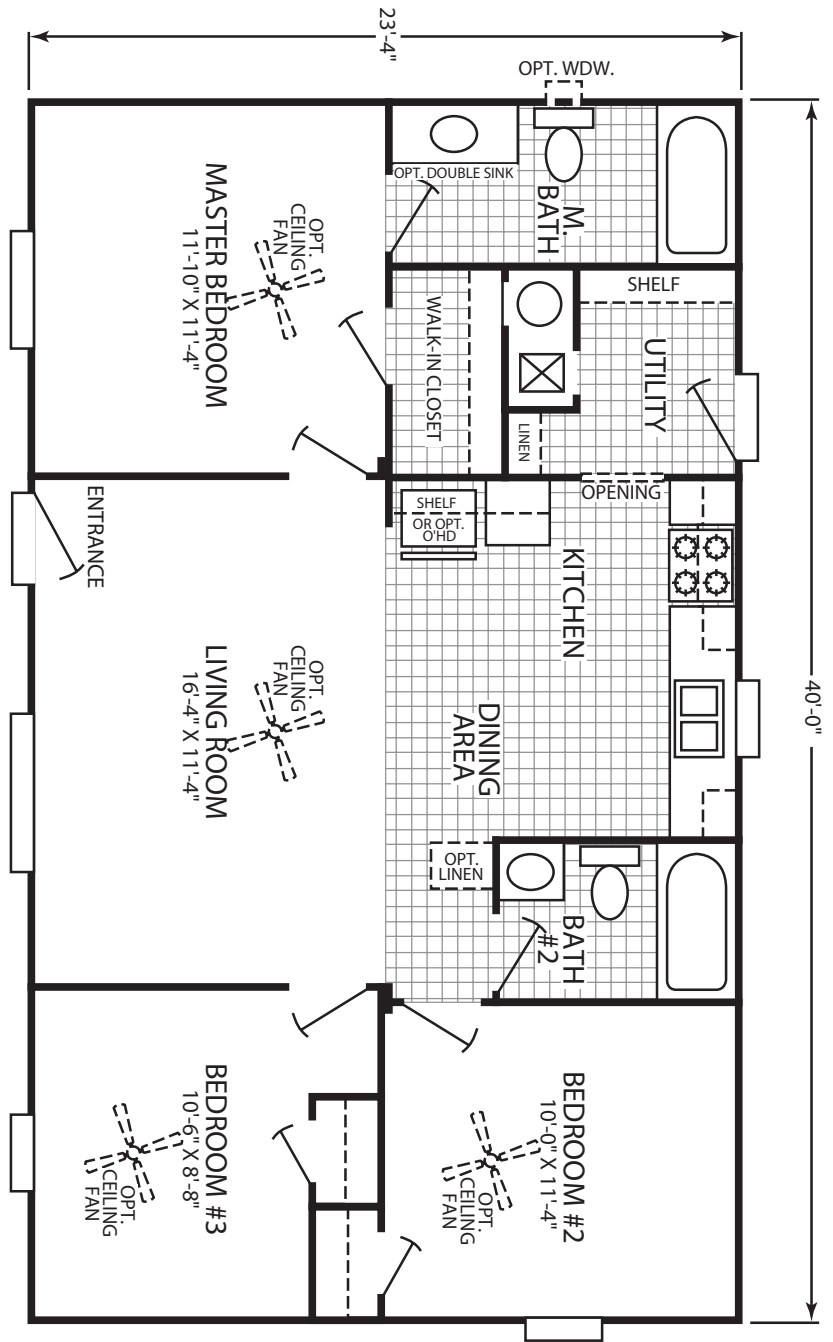

Chelan

Weston Xtreme Series

FLEETWOOD HOMES

3 Bedroom, 2 Bath
Approx. 933 SQ. FT.

Last Updated: 11-12-09

Factory Expo
"Factory Direct Value"
HOME CENTERS
2555 Progress Way • Woodburn, OR 97071

For Detailed Directions See Map On Our Website