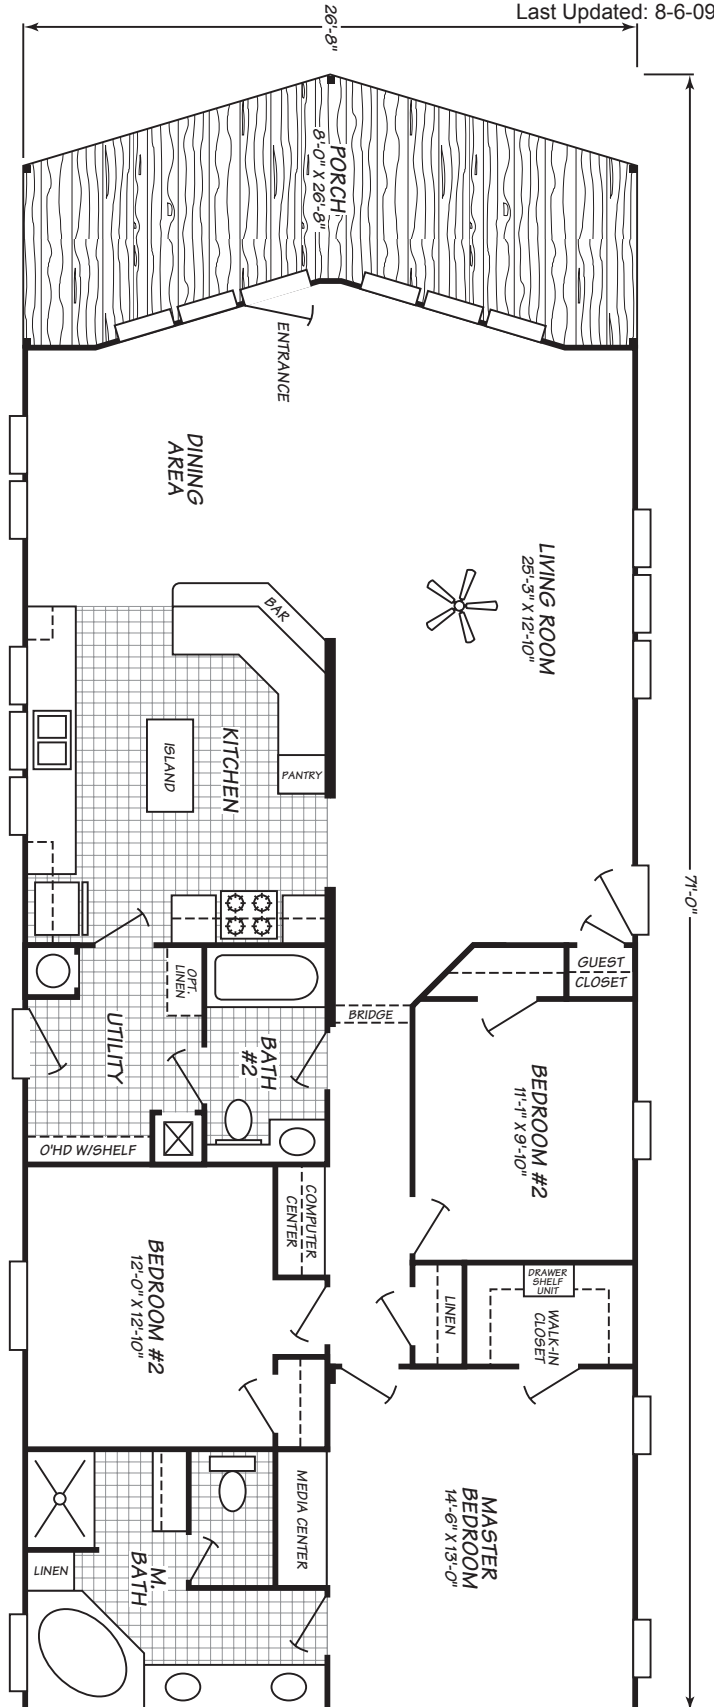

Bremerton

Barrington Series

3 Bedroom, 2 Bath
Approx. 1,542 SQ. FT.

Last Updated: 8-6-09

Factory Expo
"Factory Direct Value" HOME CENTERS
2555 Progress Way • Woodburn, OR 97071

For Detailed Directions See Map On Our Website