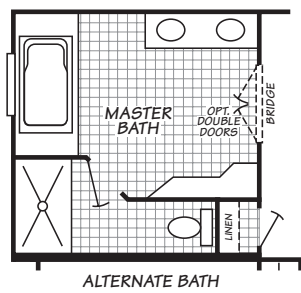

Breckonridge

Barrington Elite Series

4 Bedroom, 2.5 Bath
Approx. 2,557 SQ. FT.

Last Updated: 1-6-11

Factory Expo

"Factory Direct Value" HOME CENTERS

2555 Progress Way • Woodburn, OR 97071

For Detailed Directions See Map On Our Website