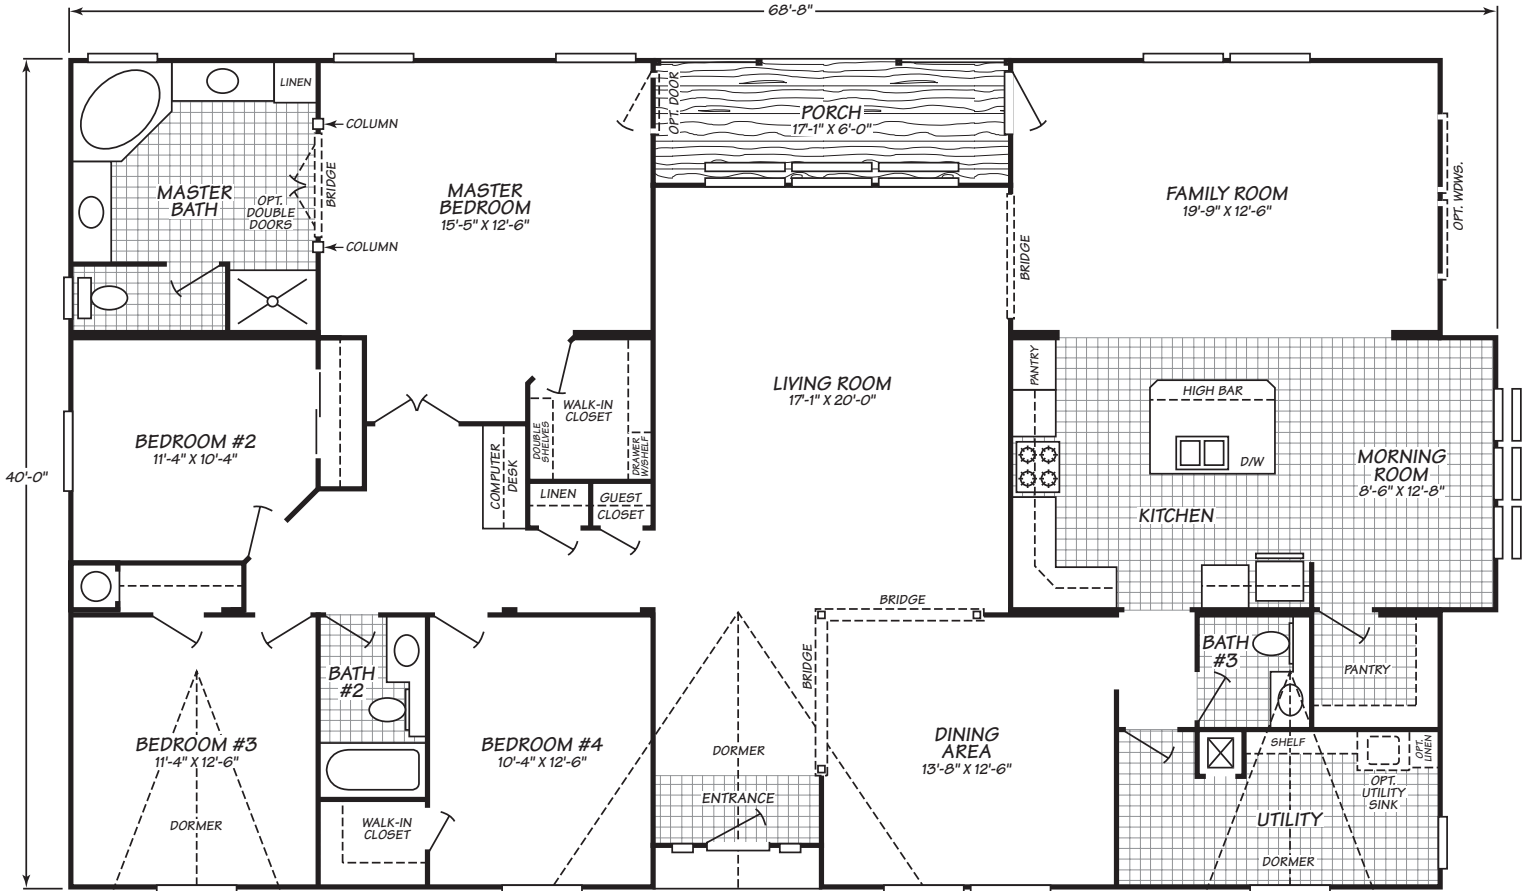

Breckonridge

Barrington Elite Series

4 Bedroom, 2.5 Bath
Approx. 2,557 SQ. FT.

Last Updated: 1-6-11

Factory Expo

"Factory Direct Value" HOME CENTERS

2555 Progress Way • Woodburn, OR 97071

For Detailed Directions See Map On Our Website