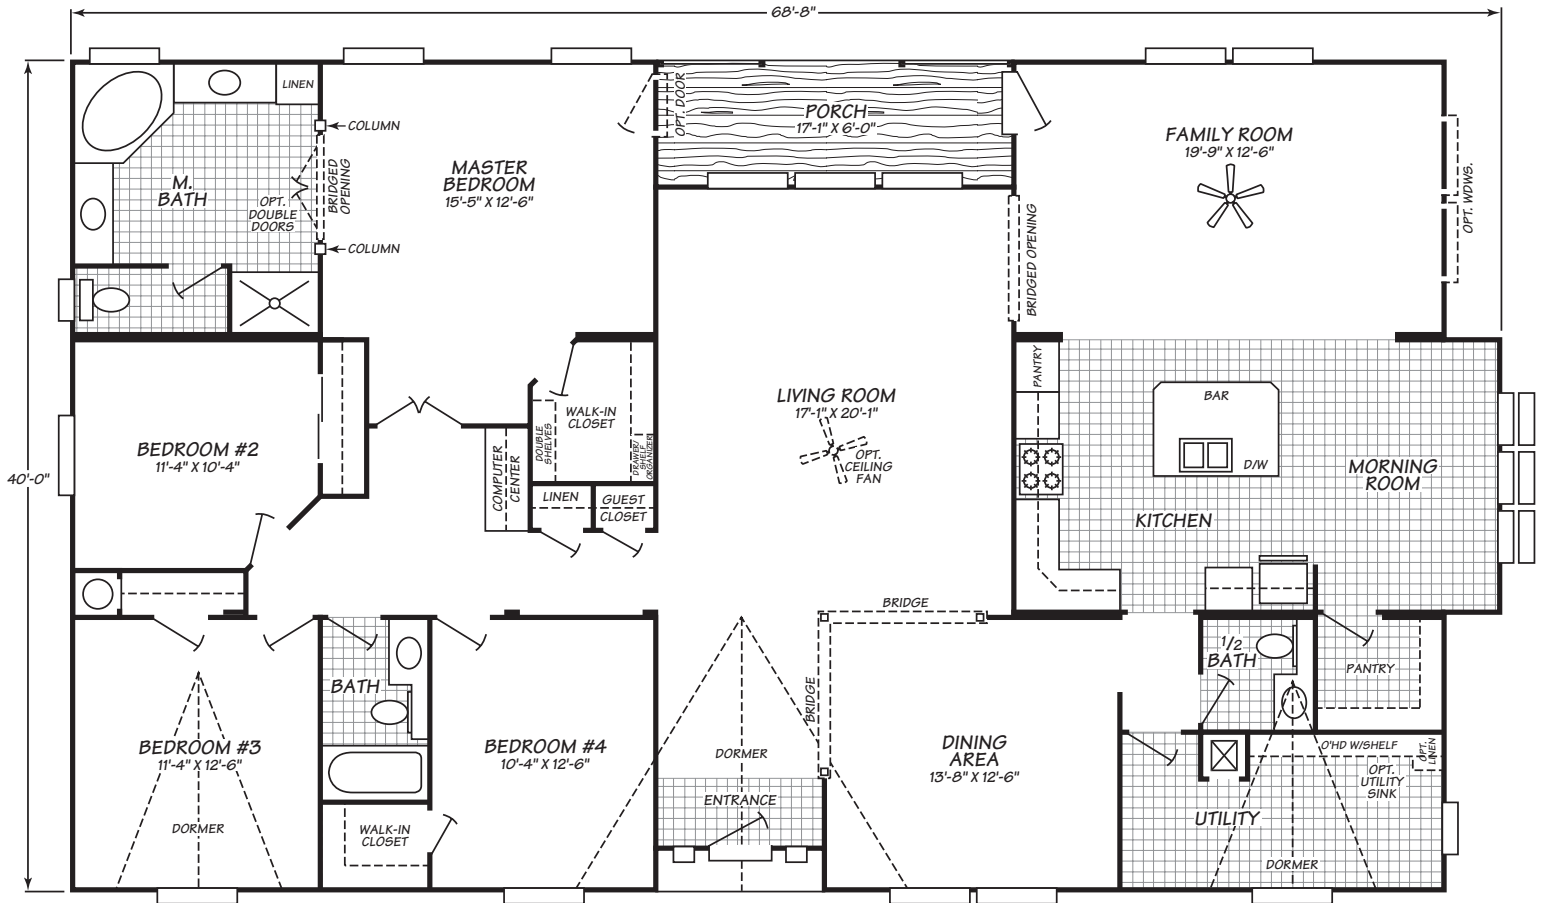

# Breckonridge

Barrington Series

**4 Bedroom, 2.5 Bath**  
**Approx. 2,557 SQ. FT.**

Last Updated: 8-6-09