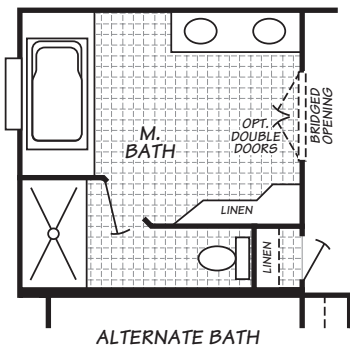

# Breckonridge

Barrington Series

**4 Bedroom, 2.5 Bath**  
**Approx. 2,557 SQ. FT.**

Last Updated: 8-6-09