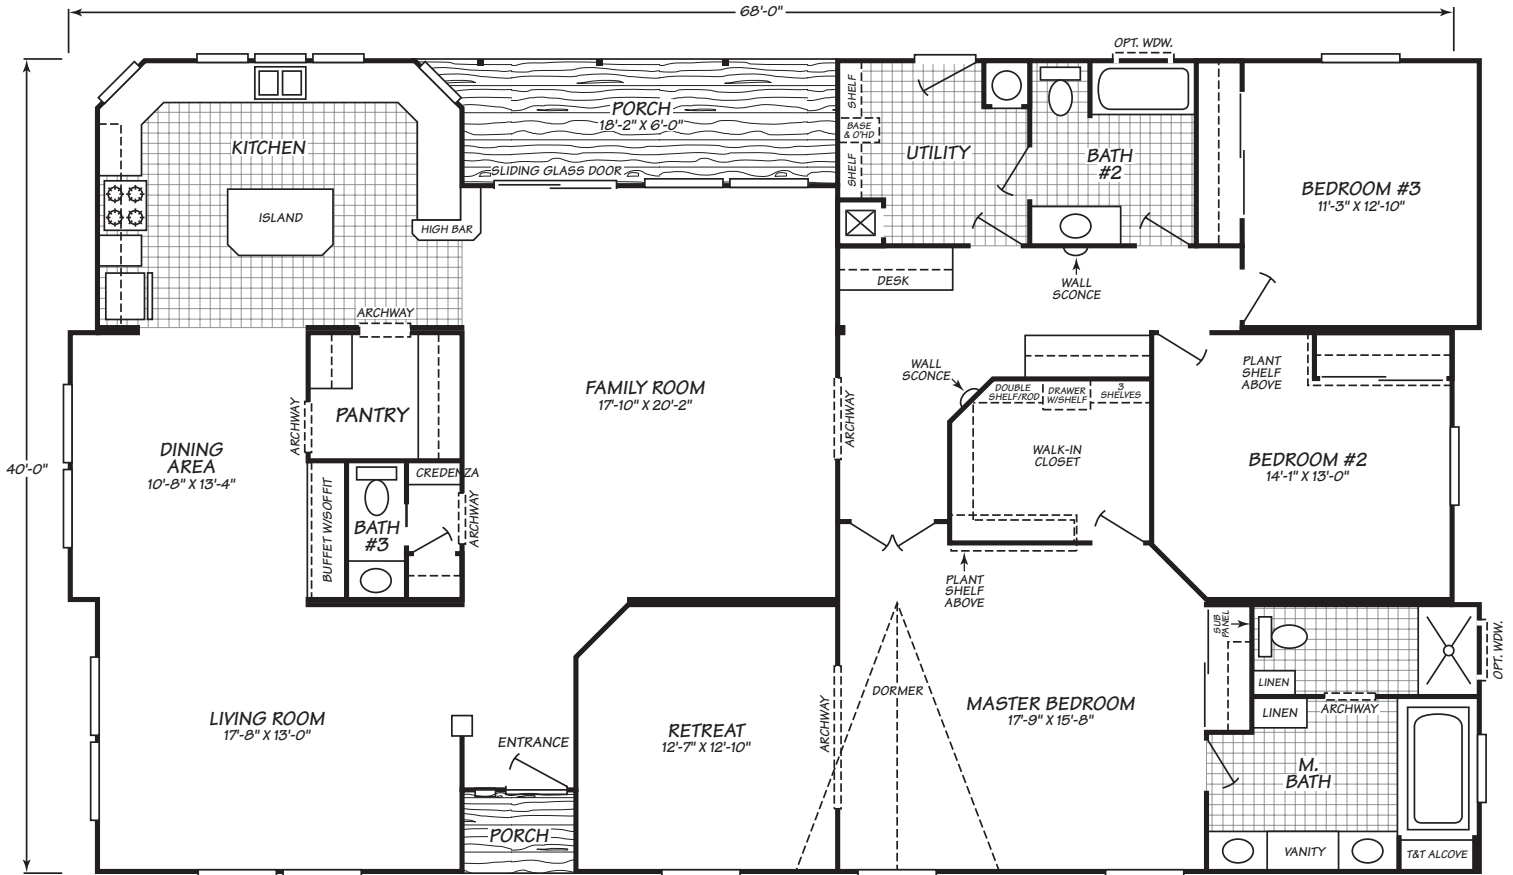

# Belmont

Barrington Elite Series

**3 Bedroom, 3 Bath**  
**Approx. 2,504 SQ. FT.**

Last Updated: 1-6-11