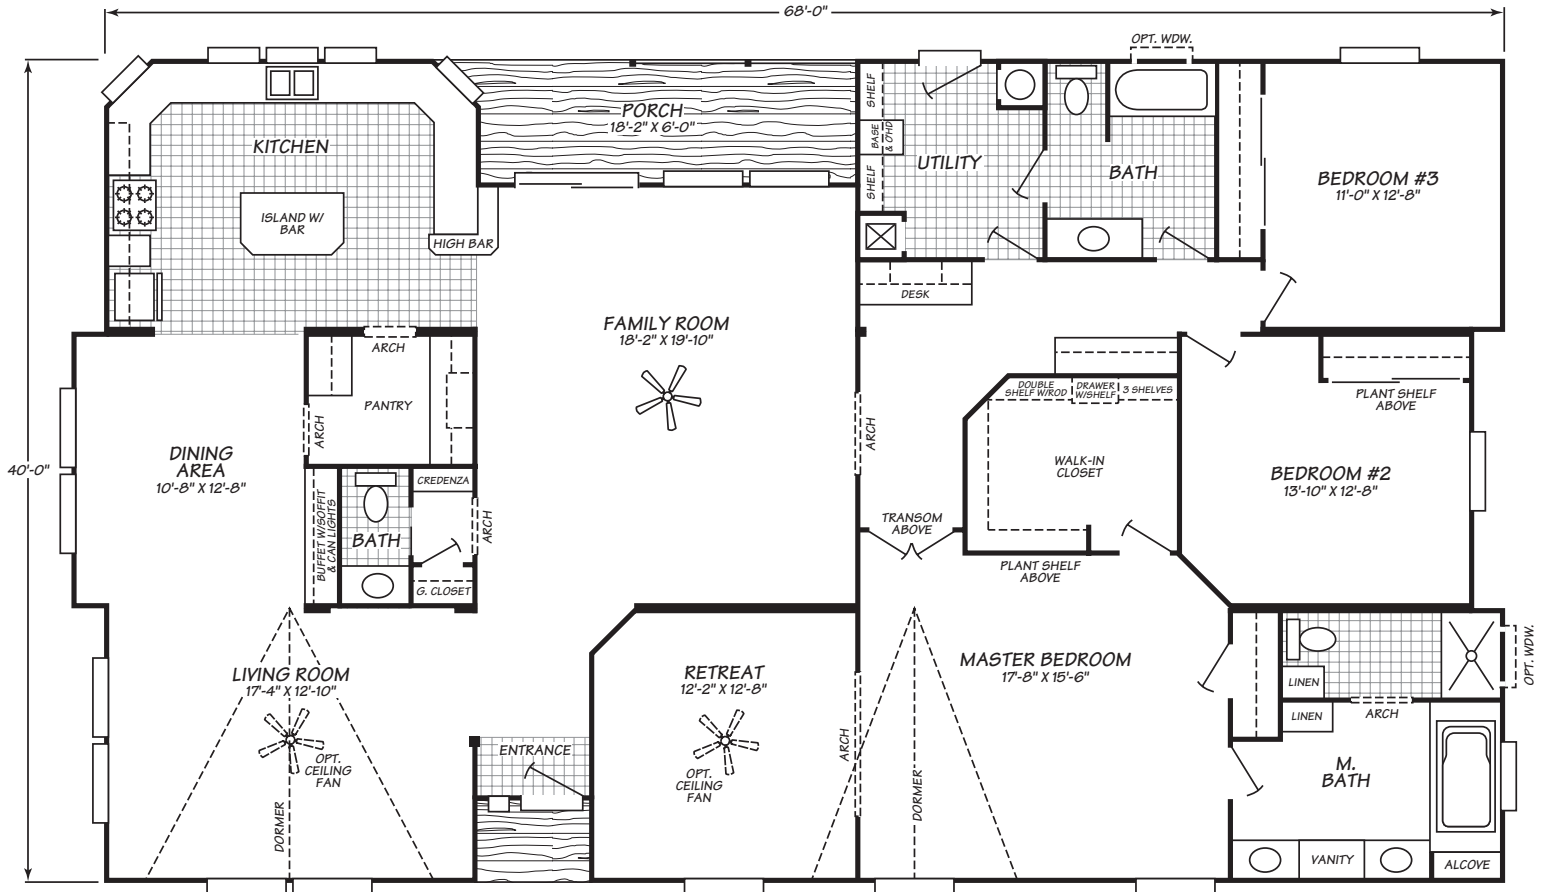

Belmont

Barrington Series

3 Bedroom, 2.5 Bath
Approx. 2,582 SQ. FT.

Last Updated: 8-6-09

Factory Expo

"Factory Direct Value" HOME CENTERS

2555 Progress Way • Woodburn, OR 97071

For Detailed Directions See Map On Our Website