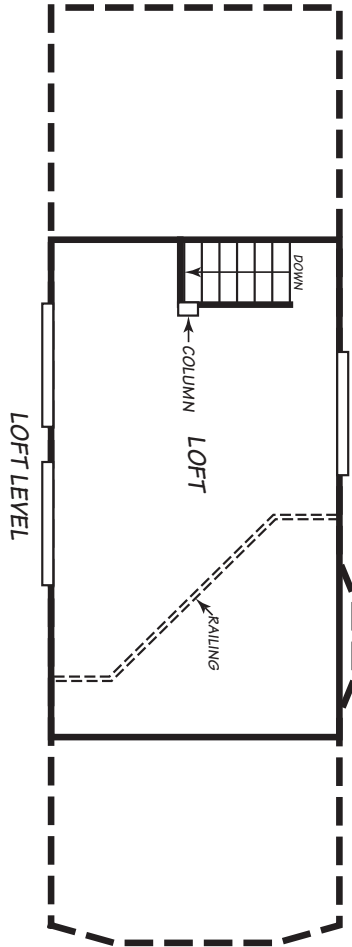

Azalea

Dream Park Series

1 Bedroom, 1 Bath
Approx. 399 SQ. FT.

Last Updated: 1-6-11

Factory Expo
"Factory Direct Value"
HOME CENTERS
2555 Progress Way • Woodburn, OR 97071

For Detailed Directions See Map On Our Website