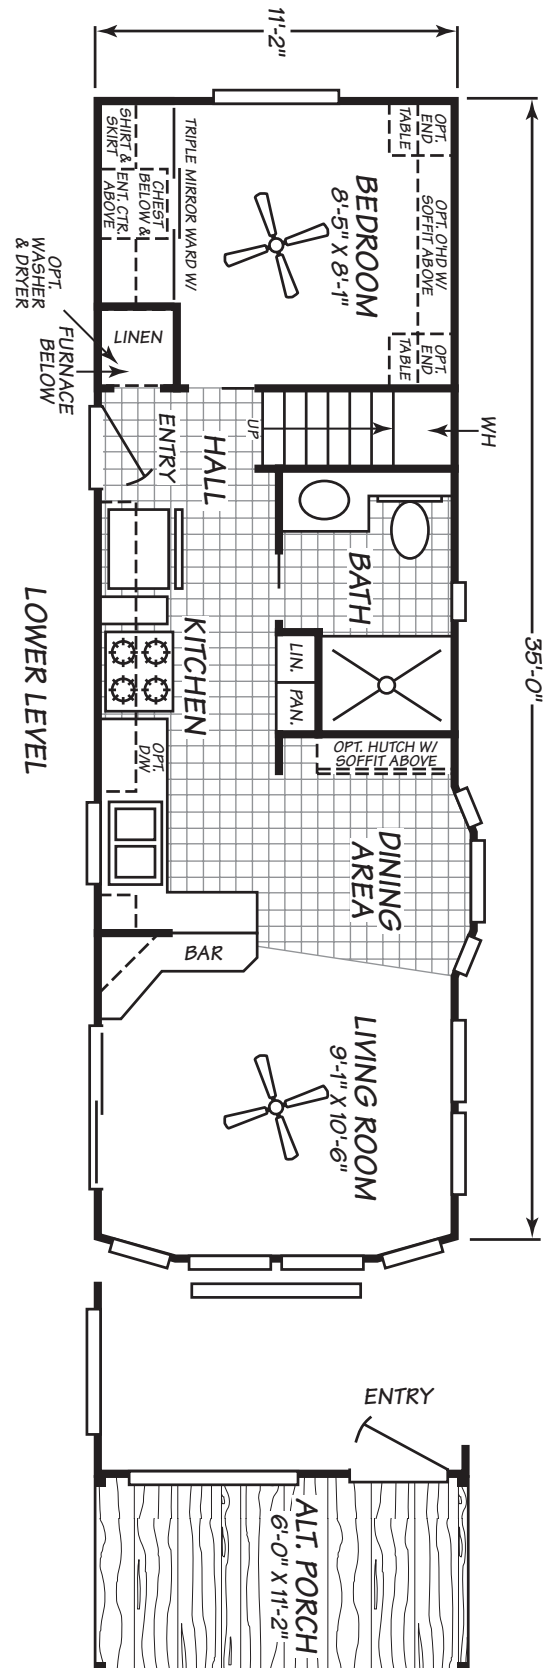

Azalea

Dream Park Series

1 Bedroom, 1 Bath
Approx. 399 SQ. FT.

Last Updated: 1-6-11

Factory Expo
"Factory Direct Value"
HOME CENTERS
2555 Progress Way • Woodburn, OR 97071

For Detailed Directions See Map On Our Website