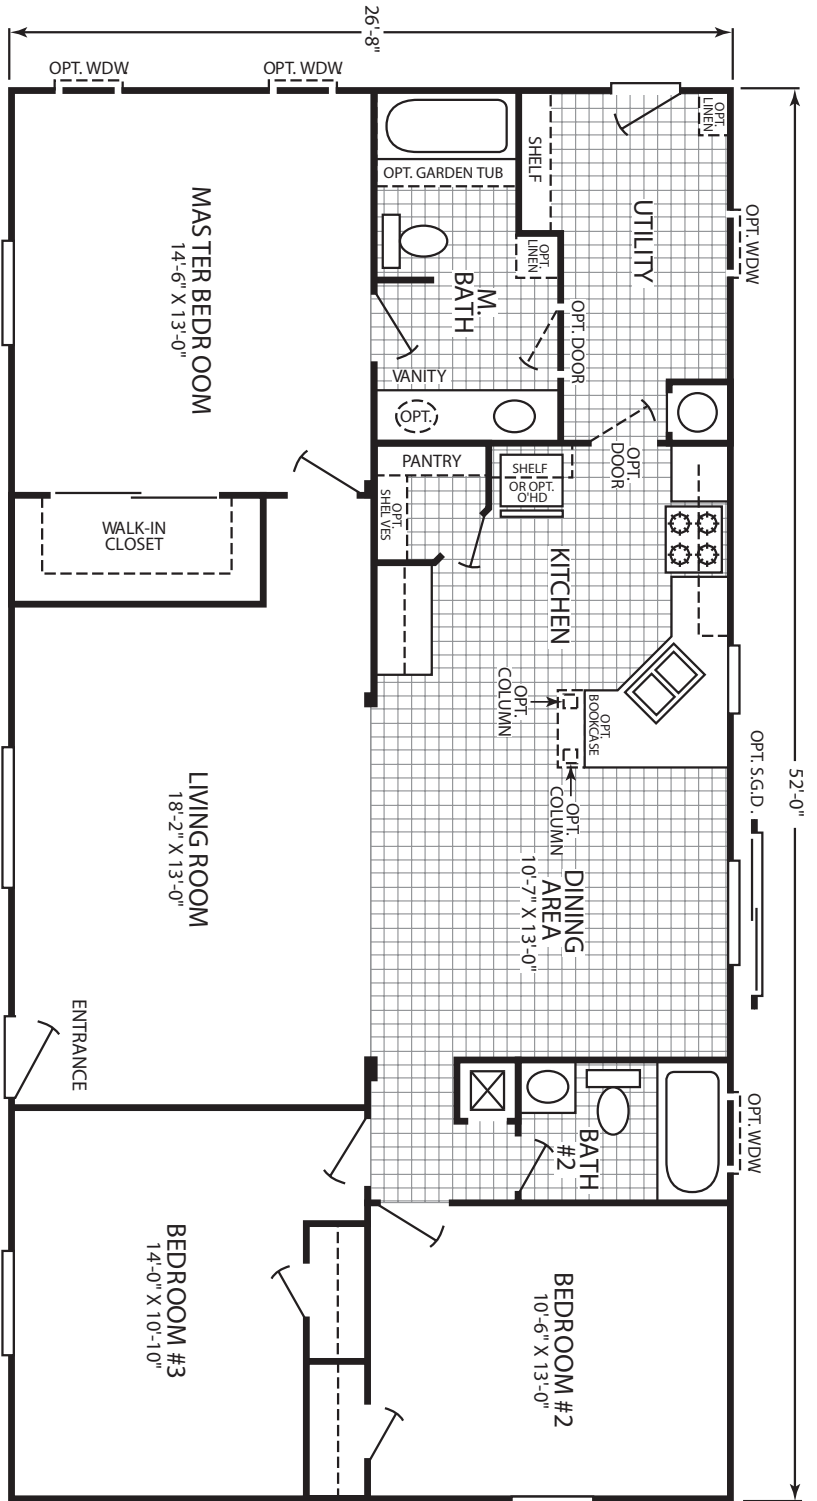

Ashland

Weston Xtreme Series

FLEETWOOD HOMES

3 Bedroom, 2 Bath
Approx. 1,386 SQ. FT.

Last Updated: 7-8-10

Factory Expo
 "Factory Direct Value"
 HOME CENTERS
 2555 Progress Way • Woodburn, OR 97071

For Detailed Directions See Map On Our Website