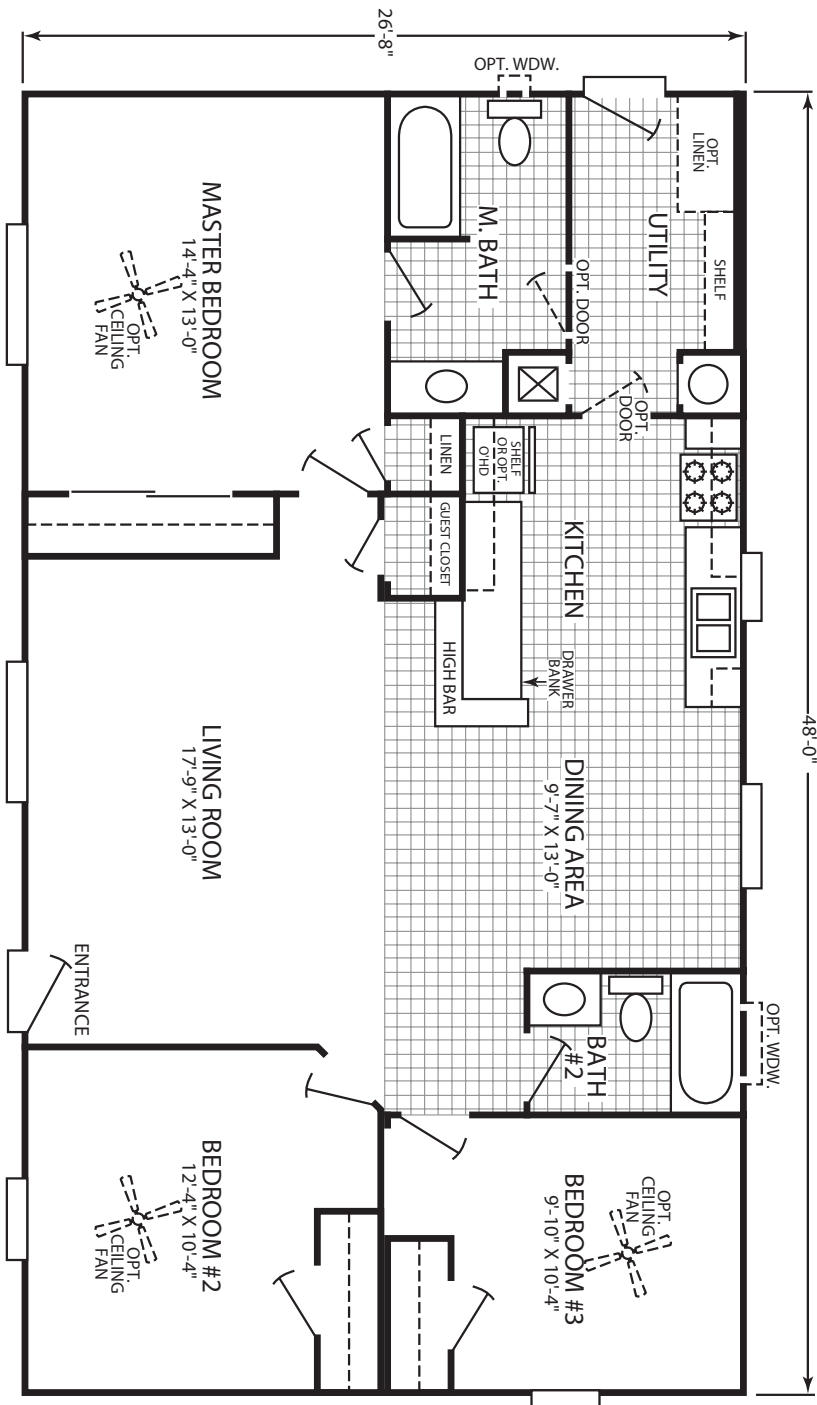

Appaloosa

Weston Xtreme Series

FLEETWOOD HOMES

3 Bedroom, 2 Bath
Approx. 1,270 SQ. FT.

Last Updated: 11-12-09

Factory Expo
"Factory Direct Value"
HOME CENTERS

2555 Progress Way • Woodburn, OR 97071

For Detailed Directions See Map On Our Website