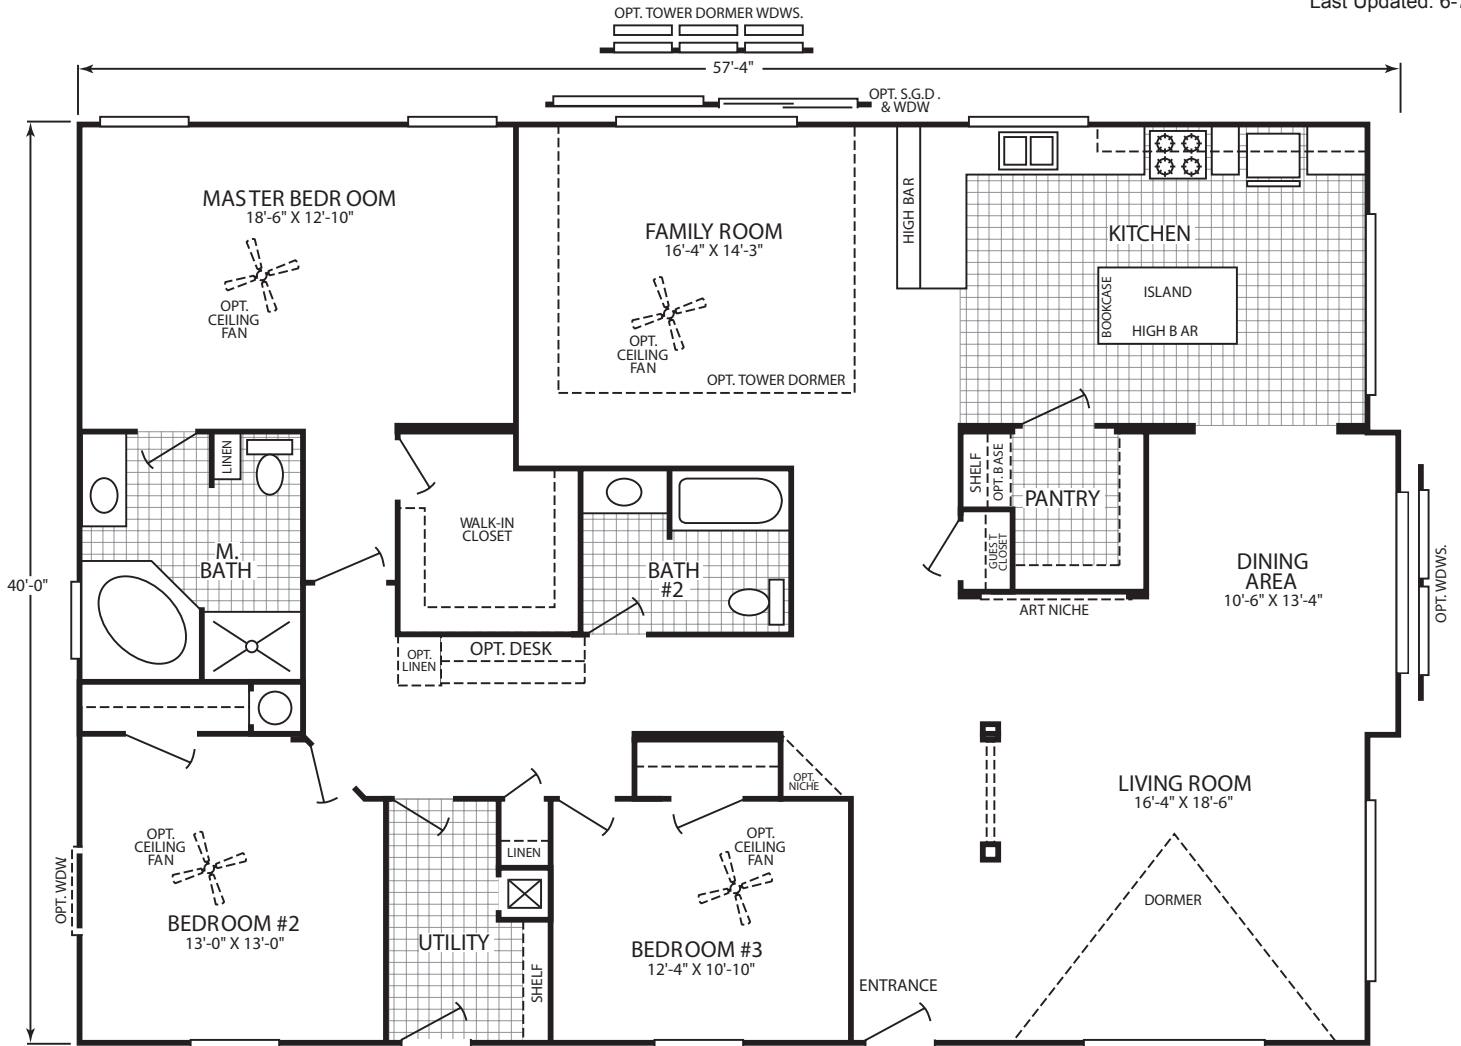

Alvadore

Tradition Series **FLEETWOOD HOMES**

3 Bedroom, 2 Bath
Approx. 2,244 SQ. FT.

Last Updated: 6-7-10

Factory Expo
 "Factory Direct Value" HOME CENTERS

2555 Progress Way • Woodburn, OR 97071

For Detailed Directions See Map On Our Website