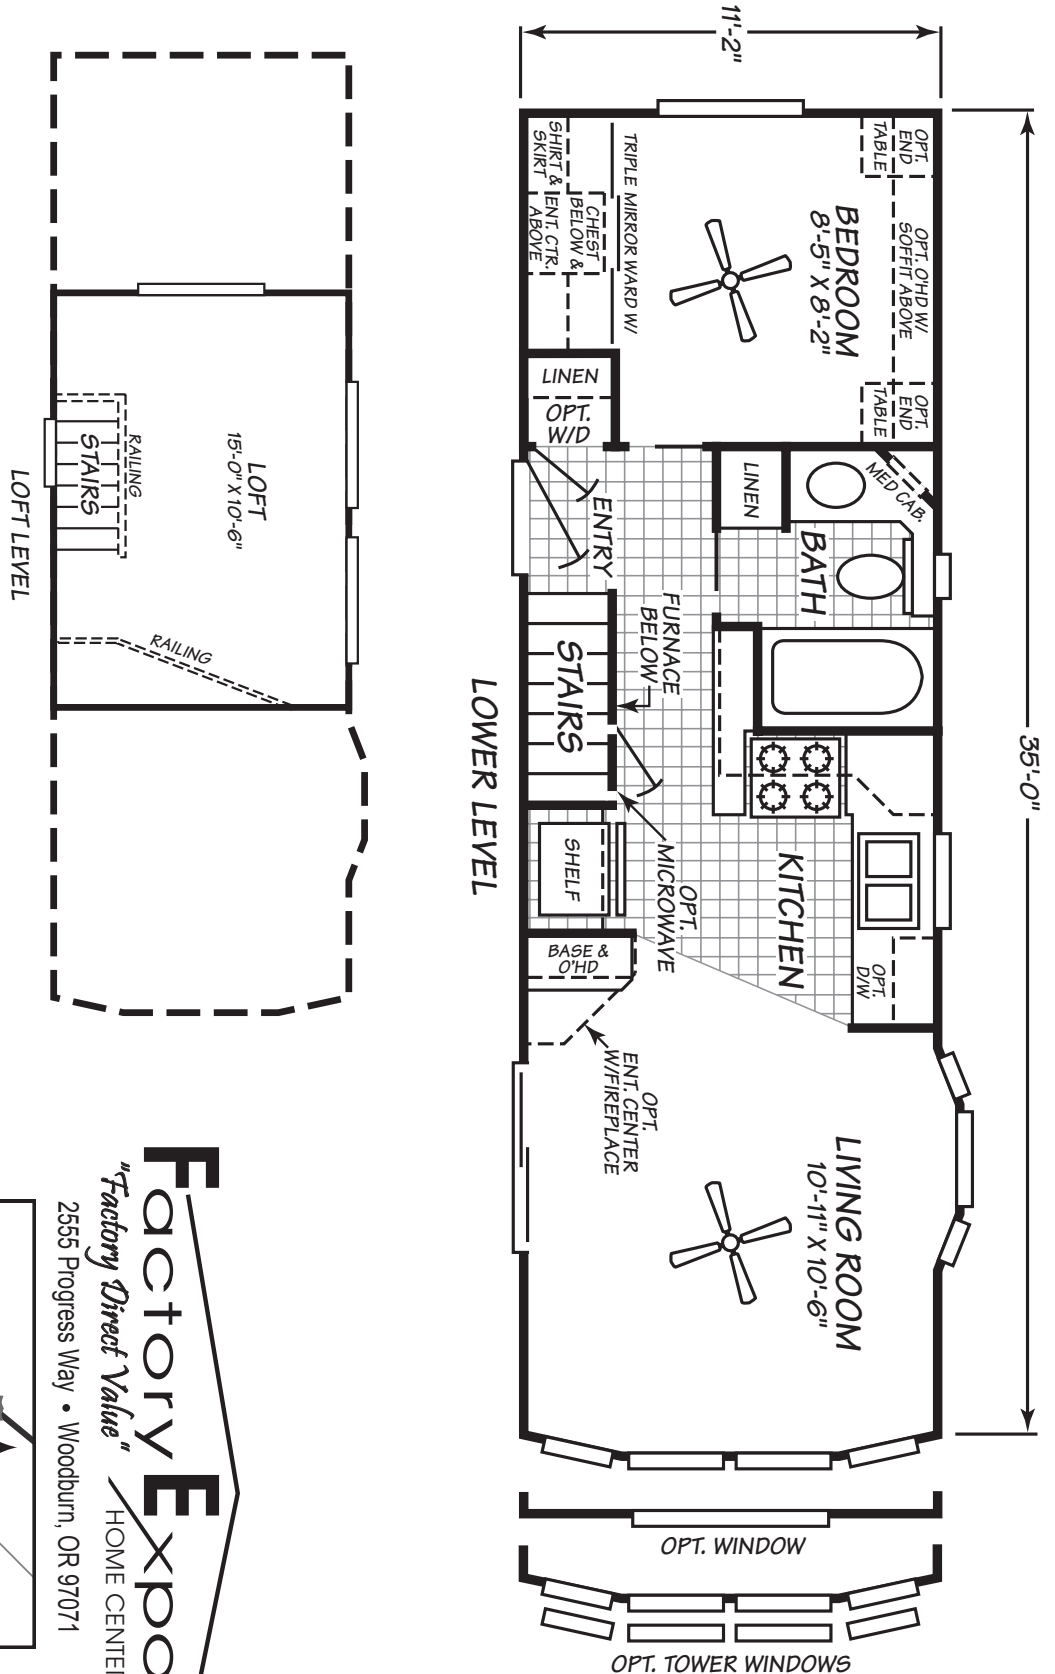

Alpine Vista

Dream Park Series

1 Bedroom w/ Loft, 1 Bath
Approx. 399 SQ. FT.

Last Updated: 1-6-11

Factory Direct Expo
"Factory Direct Value"
HOME CENTERS
2555 Progress Way • Woodburn, OR 97071

For Detailed Directions See Map On Our Website
1-800-379-2614