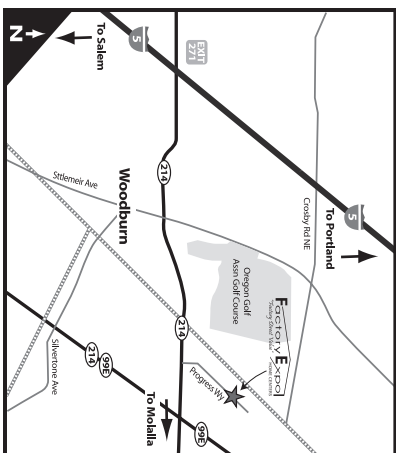

Alpine Vista

Dream Park Series

1 Bedroom w/ Loft, 1 Bath
Approx. 399 SQ. FT.

Last Updated: 1-6-11

Factory Direct Expo
"Factory Direct Value"
HOME CENTERS
2555 Progress Way • Woodburn, OR 97071

For Detailed Directions See Map On Our Website
1-800-379-2614