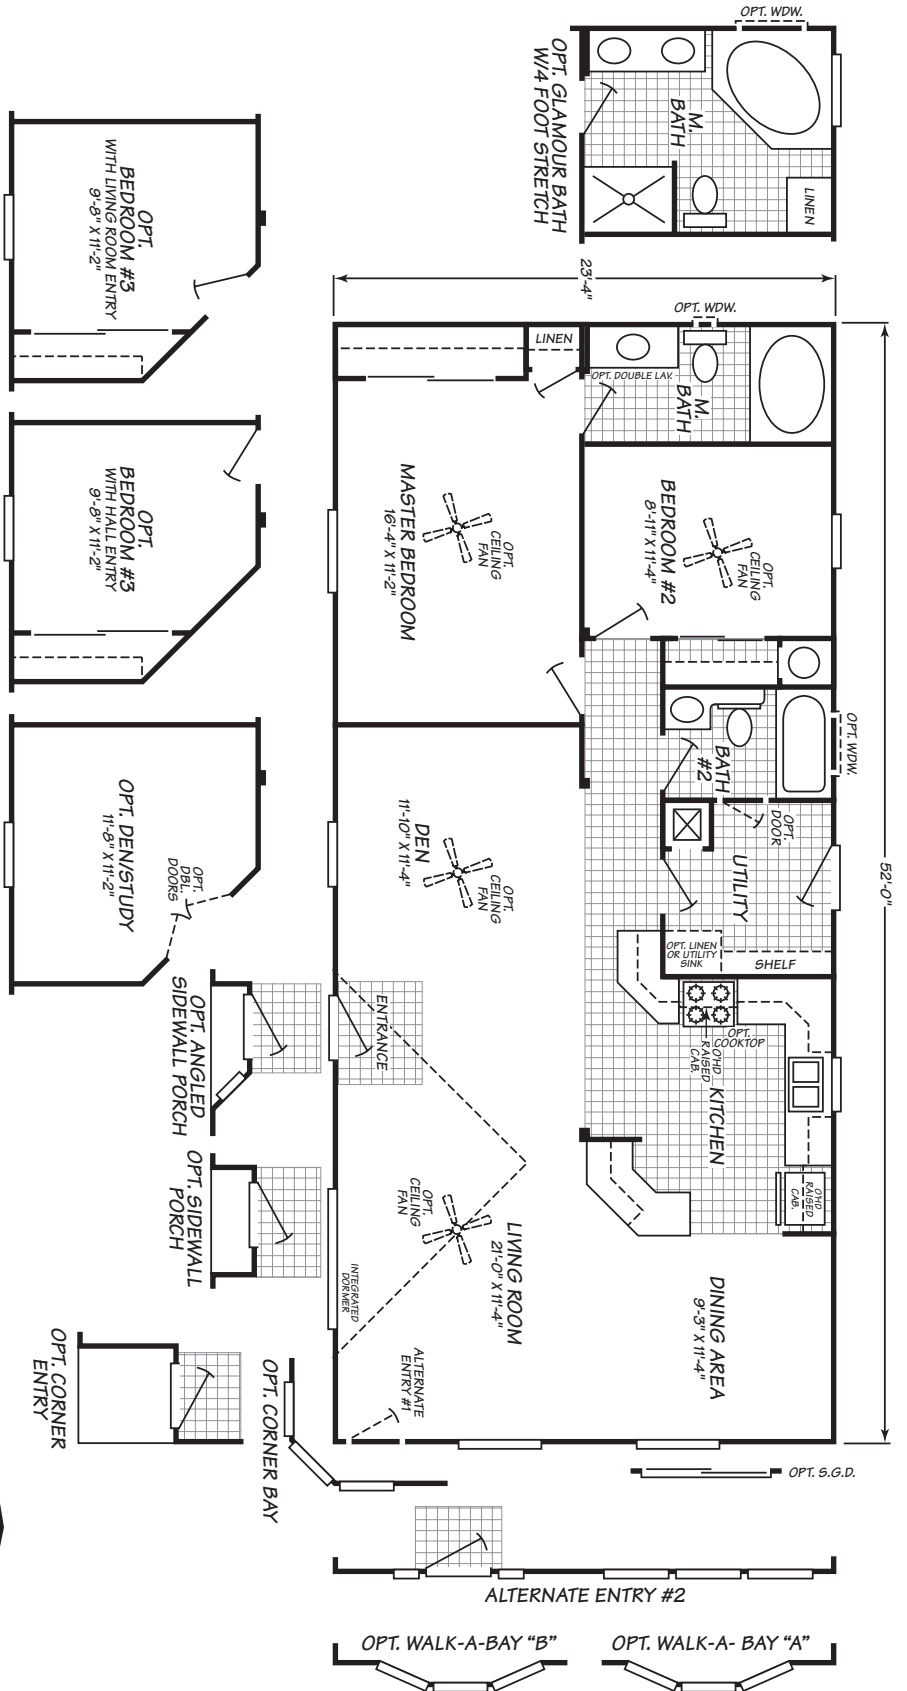

Aberdeen

Tradition Series

2 Bedroom, 2 Bath
Approx. 1,213 SQ. FT.

Last Updated: 2/25/10

Factory Expo
"Factory Direct Value" HOME CENTERS
2555 Progress Way • Woodburn, OR 97071

For Detailed Directions See Map On Our Website
1-800-889-8548